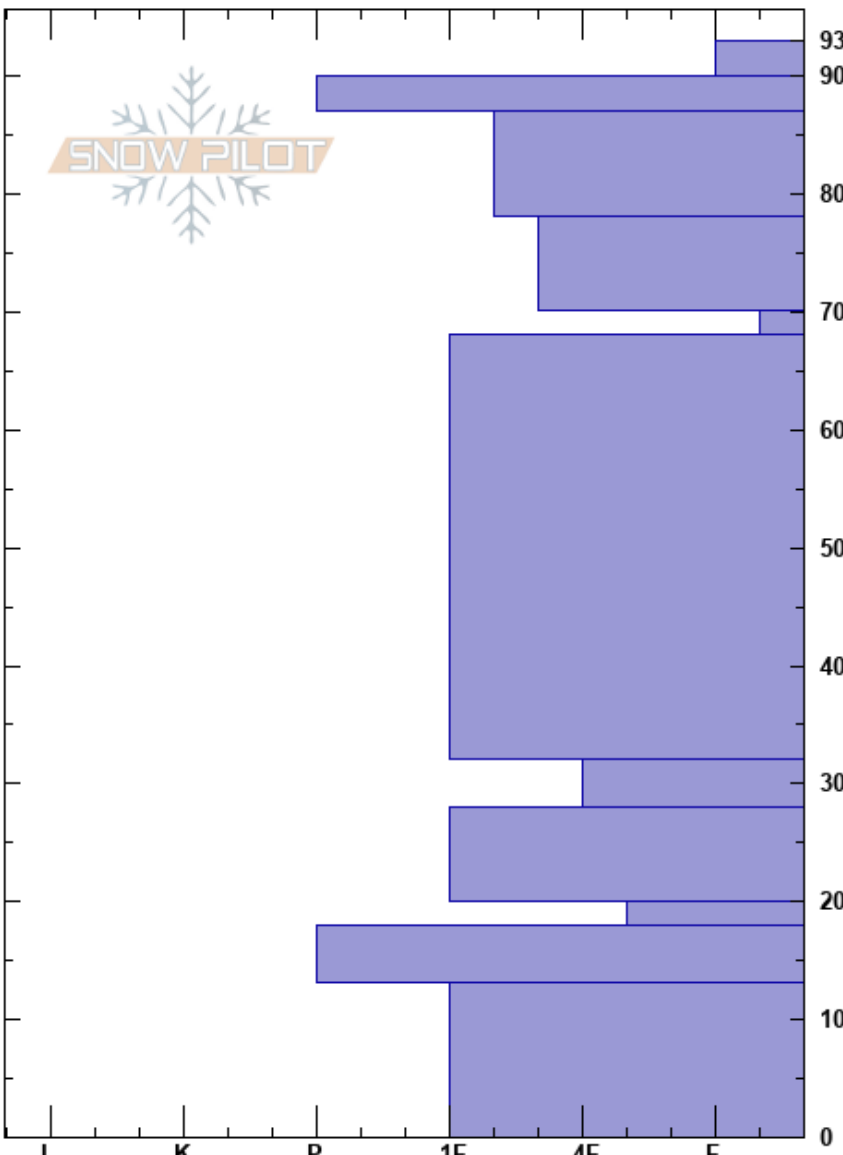

Crown Bowl
 Swan Range
 MT
 Elevation: 6500 ft
 Aspect: 290°
 Specifics: Recent avalanche activity on similar slopes

Robert Millspaugh
 12/07/2023 - 11:00am
 Co-ord: 48.15541N, -113.93548W
 Slope Angle: 25°
 Wind Loading: no

Stability:
 Air Temperature:
 Sky Cover: X
 Precipitation: GR
 Wind: Calm

HS:93
 Layer Notes:
 70-68cm: 12/1 Surface Hoar
 70-68cm: Problematic layer
 18-13cm: 11/7 Crust
 13-0cm: Mix of crusts and facets

Depth (cm)	Crystal		Moisture	ρ kg/m³	Stability tests & Layer comments
	Form	Size			
93					
90	+ (Δ)		D		
	⊙⊙		M		
80	⊕		W		
	●		M		
70	V	6-8	M		← ECTP5 @70cm ← ECTN5 @70cm 70-68cm: 12/1 Surface Hoar
60					
50	⊖		D-M		
40					
30	□	1-2			← ECTP25 @32cm
	⊖				
20	□	1-2			
	⊙⊙				18-13cm: 11/7 Crust
10					
	□ (○)				13-0cm: Mix of crusts and facets
0					