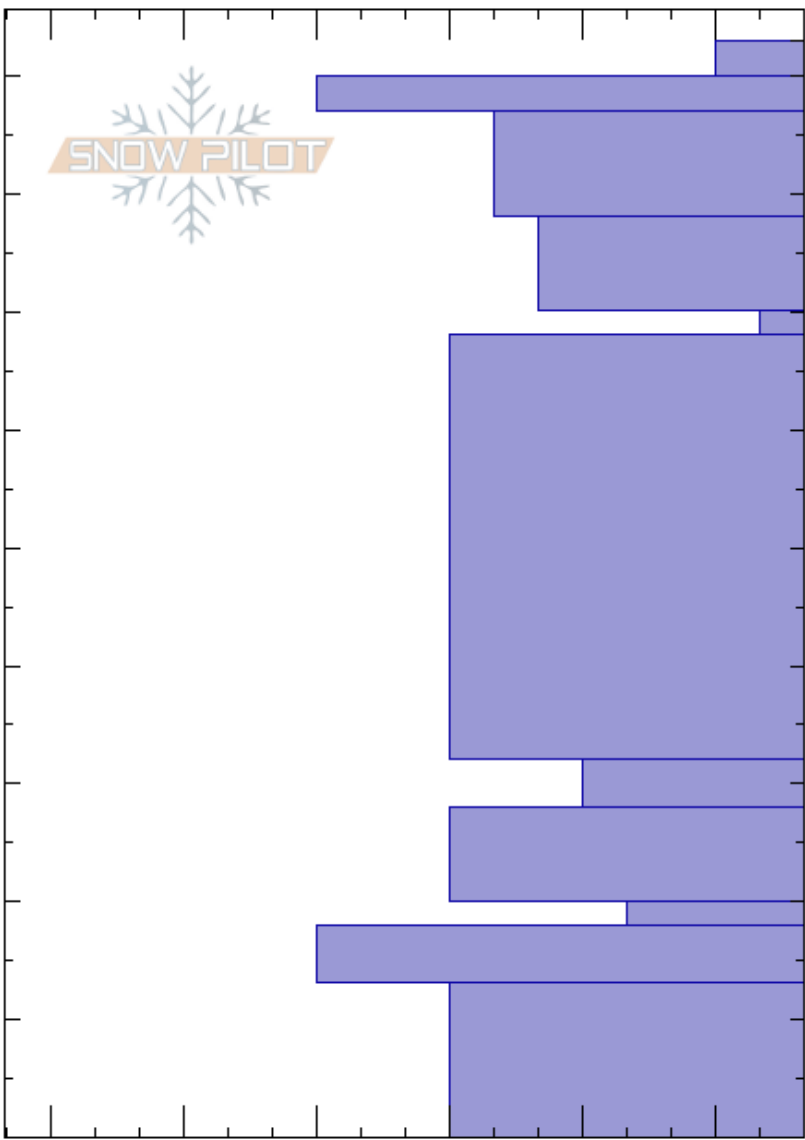

Crown Bowl  
 Swan Range  
 MT  
 Elevation: 6500 ft  
 Aspect: 290°  
 Specifics: Recent avalanche activity on similar slopes

Robert Millspaugh  
 12/07/2023 - 11:00am  
 Co-ord: 48.15541N, -113.93548W  
 Slope Angle: 25°  
 Wind Loading: no

Stability:  
 Air Temperature:  
 Sky Cover: X  
 Precipitation: GR  
 Wind: Calm

HS:93  
 Layer Notes:  
 70-68cm: 12/1 Surface Hoar  
 70-68cm: Problematic layer  
 18-13cm: 11/7 Crust  
 13-0cm: Mix of crusts and facets

Depth (cm)	Crystal		Moisture	ρ kg/m³	Stability tests & Layer comments
	Form	Size			
93	+ (Δ)		D		
90	⊙⊙		M		
80	⊕		W		
70	•		M		
70	∇	6-8	M		← ECTP5 @70cm ← ECTN5 @70cm 70-68cm: 12/1 Surface Hoar
50	⊖		D-M		
30	□	1-2			← ECTP25 @32cm
20	⊖				
20	□	1-2			
18-13	⊙⊙				18-13cm: 11/7 Crust
13-0	□ (○)				13-0cm: Mix of crusts and facets