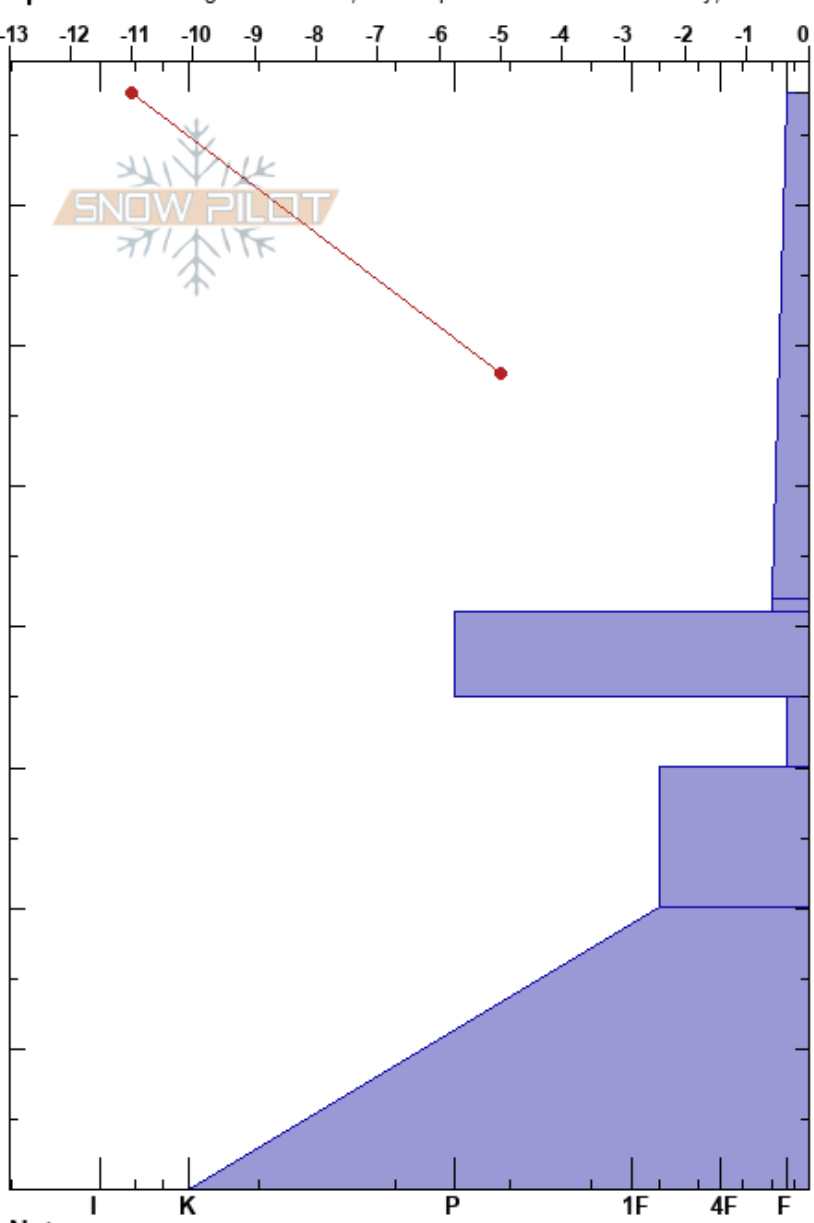

Lower CA St
 Sierra Nevada
 CA
 Elevation: 7650 ft
 Aspect: 350°

Christopher Dunbar
 12/08/2023 - 7:20am
 Co-ord: 39.29527N, -120.32643W
 Slope Angle: 25°
 Wind Loading: no

Stability:
 Air Temperature:
 Sky Cover: CLR
 Precipitation: NO
 Wind: NE Light Breeze

HS: 78
 PF: 30 42-41cm: Problematic layer
 PS: 20

Specifics: Pit dug in a Ski Area; Pit is representative of backcountry; We snowmobiled slope

Form	Crystal Size	Moisture	ρ kg/m ³	Stability tests & Layer comments
/r				
+ (r')		D		
△				
⊙				
□	0.5-1			
⊖				
□				