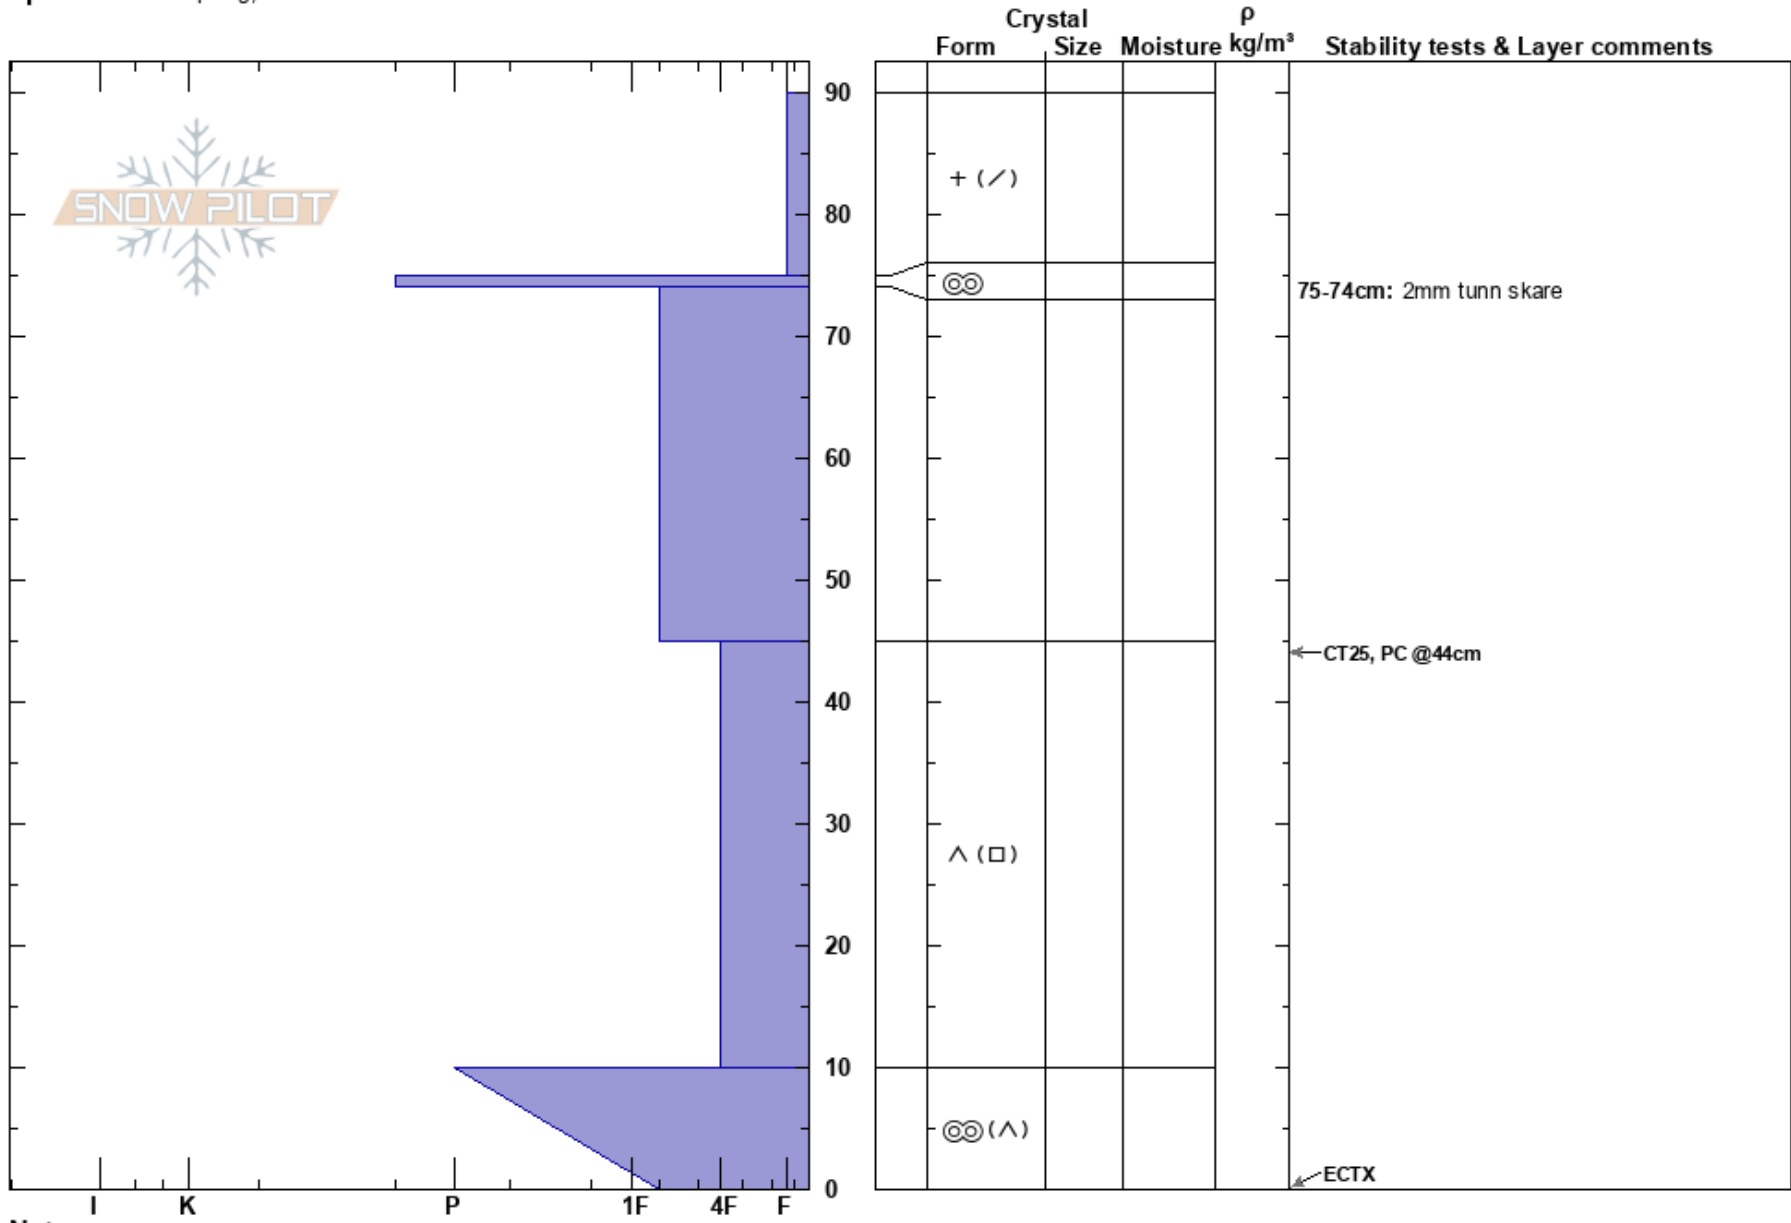

Ravinen
 Bydalen
 Sweden
Elevation: 830 m
Aspect: E
Specifics: Collapsing, localized

Karin Trolin
 08/12/2023 - 12:45
Co-ord: 33V 439894E 6999212N
Slope Angle: 30°
Wind Loading: no

Stability:
Air Temperature: -8°C
Sky Cover: BKN
Precipitation: NO
Wind: SE Light Breeze

HS: 90
PF: 45
 75-74cm: 2mm tunn skare

Layer Notes:

Notes: