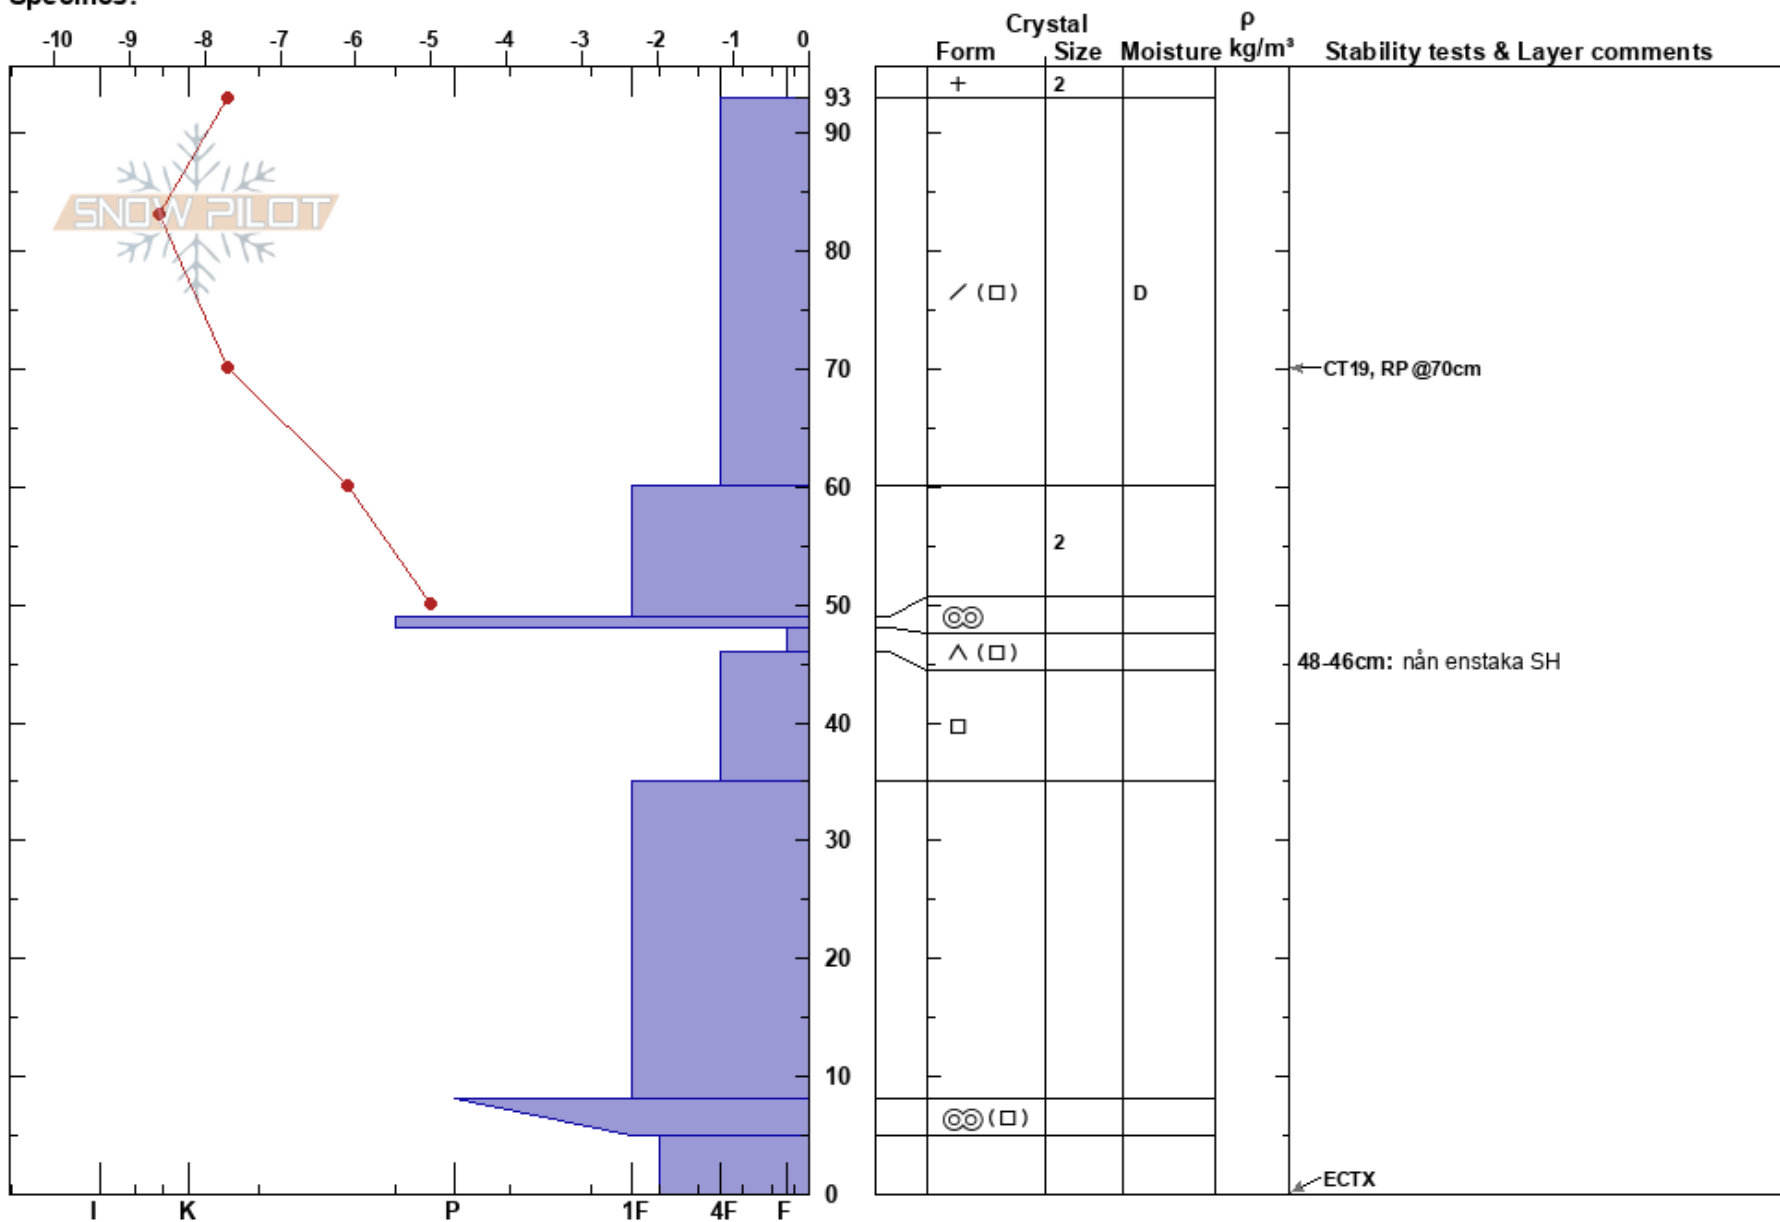

Östra Västerfjället  
 Bydalen  
 Sweden  
 Elevation: 915 m  
 Aspect: SW  
 Specifics:

Karin Trolin  
 08/12/2023 - 11:30  
 Co-ord: 33V 4398 18E 6999825N  
 Slope Angle: 20°  
 Wind Loading: no

Stability: HS:93  
 Air Temperature: -9°C PF: 25  
 Sky Cover: BKN PS: 5  
 Precipitation: NO  
 Wind: SE Moderate  
 48-46cm: nån enstaka SH  
 48-46cm: Problematic layer