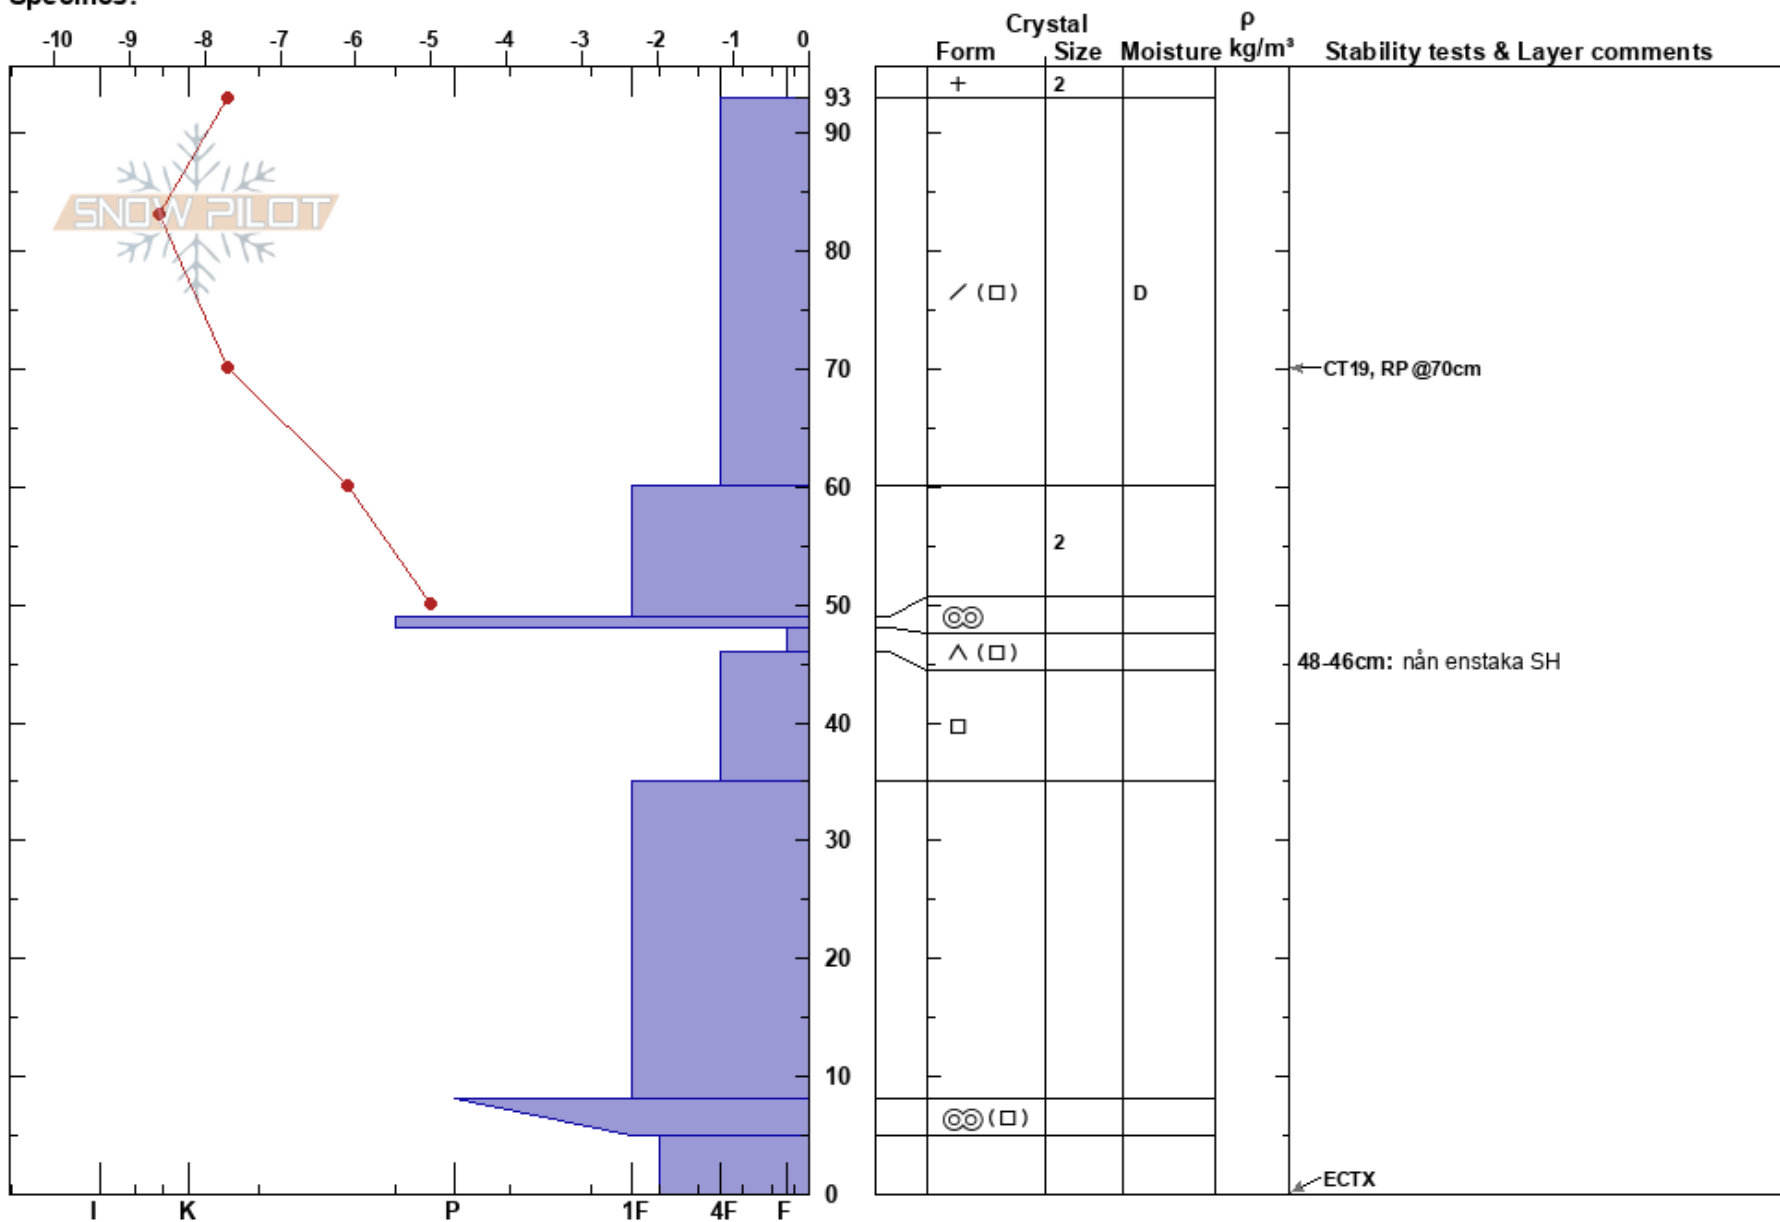

Östra Västerfjället
 Bydalen
 Sweden
 Elevation: 915 m
 Aspect: SW
 Specifics:

Karin Trolin
 08/12/2023 - 11:30
 Co-ord: 33V 4398 18E 6999825N
 Slope Angle: 20°
 Wind Loading: no

Stability: HS:93
 Air Temperature: -9°C PF: 25
 Sky Cover: BKN PS: 5
 Precipitation: NO
 Wind: SE Moderate
 48-46cm: nån enstaka SH
 48-46cm: Problematic layer