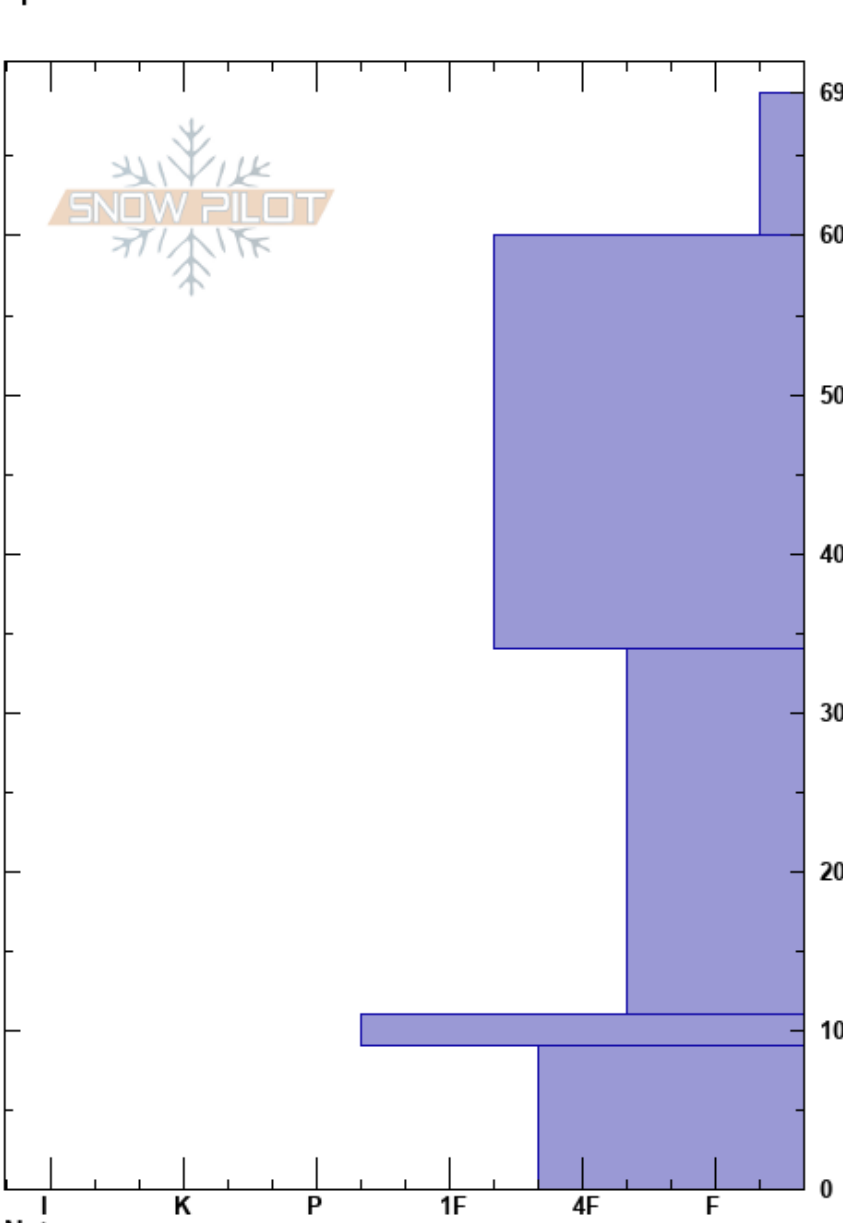

Fuper Face
 Uinta Range
 UT
 Elevation: 9900 ft
 Aspect: 16°
 Specifics:

Trevor Katz
 12/07/2023 - 1:20pm
 Co-ord: 40.47577N, -111.11473W
 Slope Angle: 18°
 Wind Loading: no

Stability:
 Air Temperature:
 Sky Cover: BKN
 Precipitation: S-1
 Wind: W Light Breeze

Layer Notes:

HS: 69
 PF: 55
 PS: 20

Elevation	Crystal		Moisture	ρ kg/m ³	Stability tests & Layer comments
	Form	Size			
69	+r	2			
60	∕r(V)	1-2(3)			
40	∕	0.5			
20	^	2-4			
10	⊙				← ECTP16 @11cm
0	^	4-6			