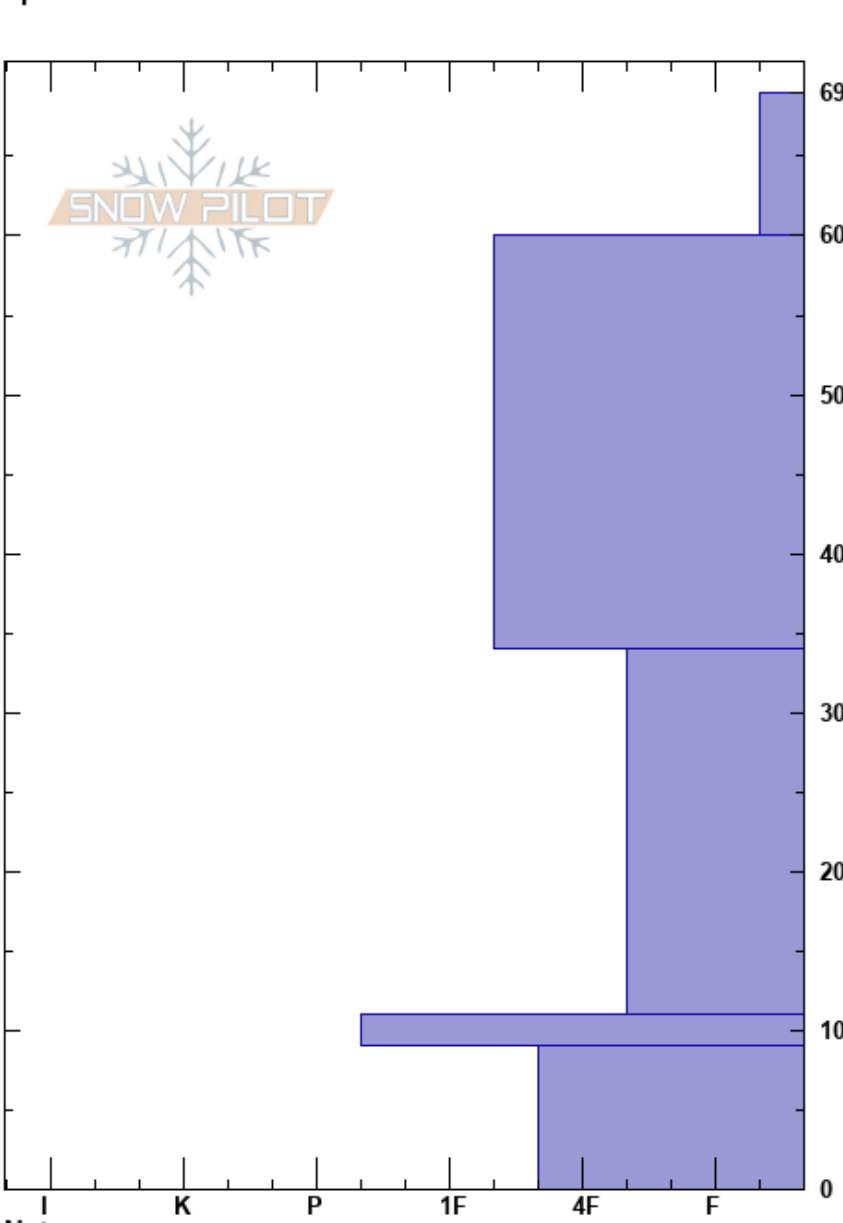

Fuper Face
 Uinta Range
 UT
 Elevation: 9900 ft
 Aspect: 16°
 Specifics:

Trevor Katz
 12/07/2023 - 1:20pm
 Co-ord: 40.47577N, -111.11473W
 Slope Angle: 18°
 Wind Loading: no

Stability:
 Air Temperature:
 Sky Cover: BKN
 Precipitation: S-1
 Wind: W Light Breeze

Layer Notes:

HS: 69
 PF: 55
 PS: 20

Crystal Form	Crystal Size	Moisture	ρ kg/m ³	Stability tests & Layer comments
+r	2			
∕ _r (V)	1-2(3)			
∕	0.5			
^	2-4			
⊙				← ECTP16 @11cm
^	4-6			

Notes: