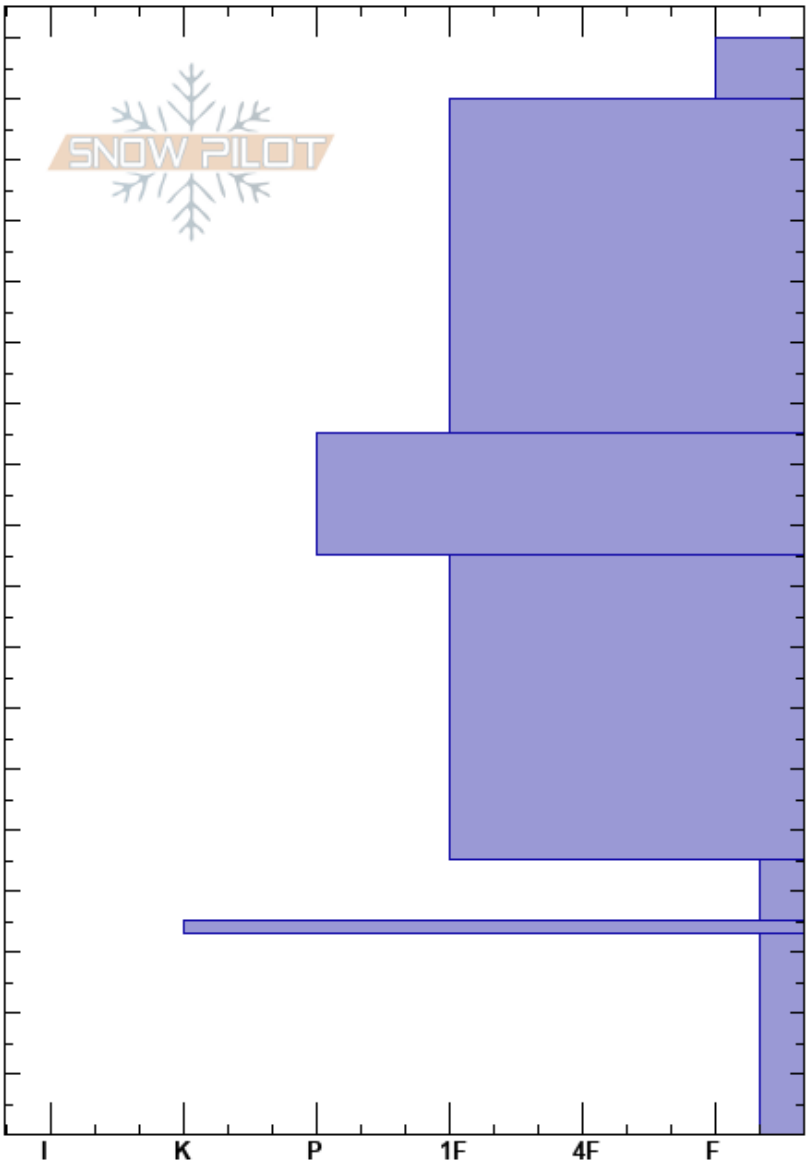

MB Cirque Runout
 Wasatch Range
 UT
 Elevation: 8660 ft
 Aspect: 330°
 Specifics: Pit dug in a Ski Area; Pit is representative of backcountry

Hugh Fisher
 12/07/2023 - 3:00pm
 Co-ord: 41.19156N, -111.87204W
 Slope Angle: 30°
 Wind Loading: yes

Stability:
 Air Temperature: 2°C
 Sky Cover: OVC
 Precipitation: NO
 Wind: NE Moderate
 HS: 180
 Layer Notes:
 45-35cm: Problematic layer

Depth (cm)	Crystal		Moisture	ρ kg/m ³	Stability tests & Layer comments
	Form	Size			
175-180					
170-175	+				
140-170	/				
100-115	⊗ (/)				
50-100	⊖				
35-40	□				← CT13, Q1 @35cm
30-35	=				
15-30	□				