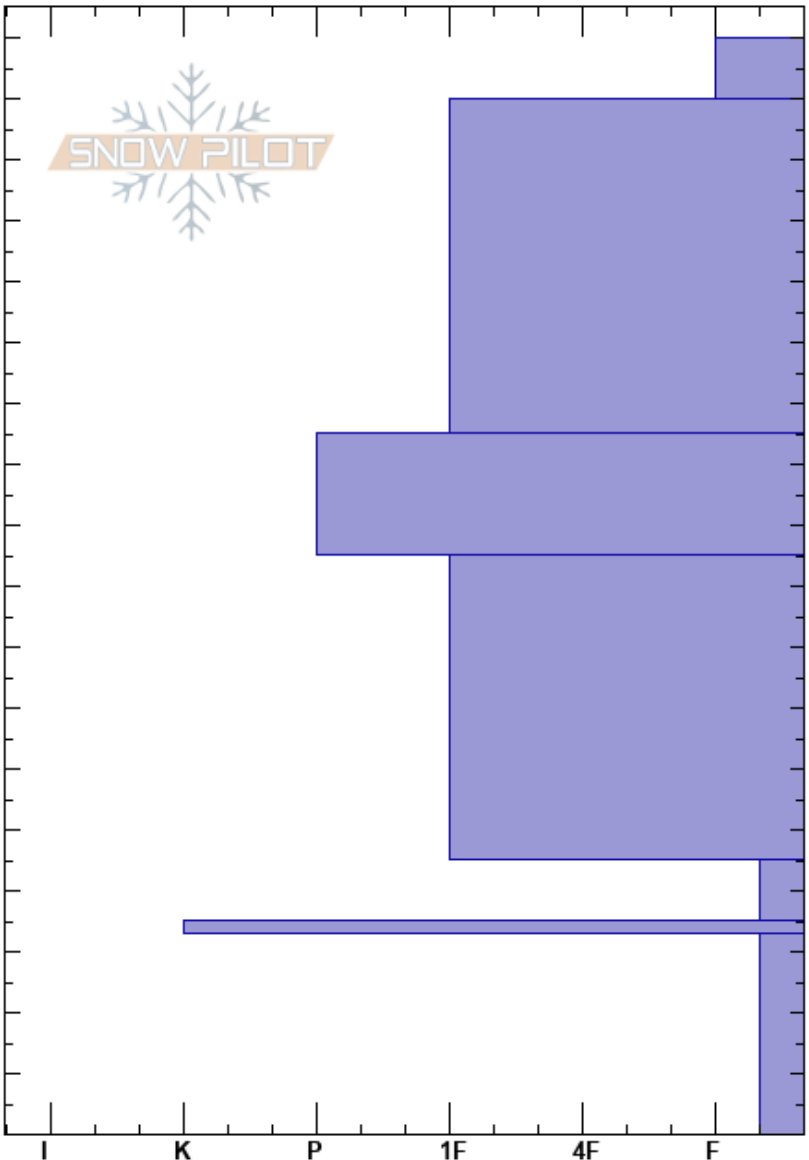

MB Cirque Runout
 Wasatch Range
 UT
 Elevation: 8660 ft
 Aspect: 330°
 Specifics: Pit dug in a Ski Area; Pit is representative of backcountry

Hugh Fisher
 12/07/2023 - 3:00pm
 Co-ord: 41.19156N, -111.87204W
 Slope Angle: 30°
 Wind Loading: yes

Stability:
 Air Temperature: 2°C
 Sky Cover: OVC
 Precipitation: NO
 Wind: NE Moderate
 HS: 180
 Layer Notes:
 45-35cm: Problematic layer

Depth (cm)	Crystal		Moisture	ρ kg/m ³	Stability tests & Layer comments
	Form	Size			
175-180					
170-175	+				
140-170	/				
100-115	⊗ (/)				
50-100	⊖				
35-40	□				← CT13, Q1 @35cm
30-35	=				
10-30	□				