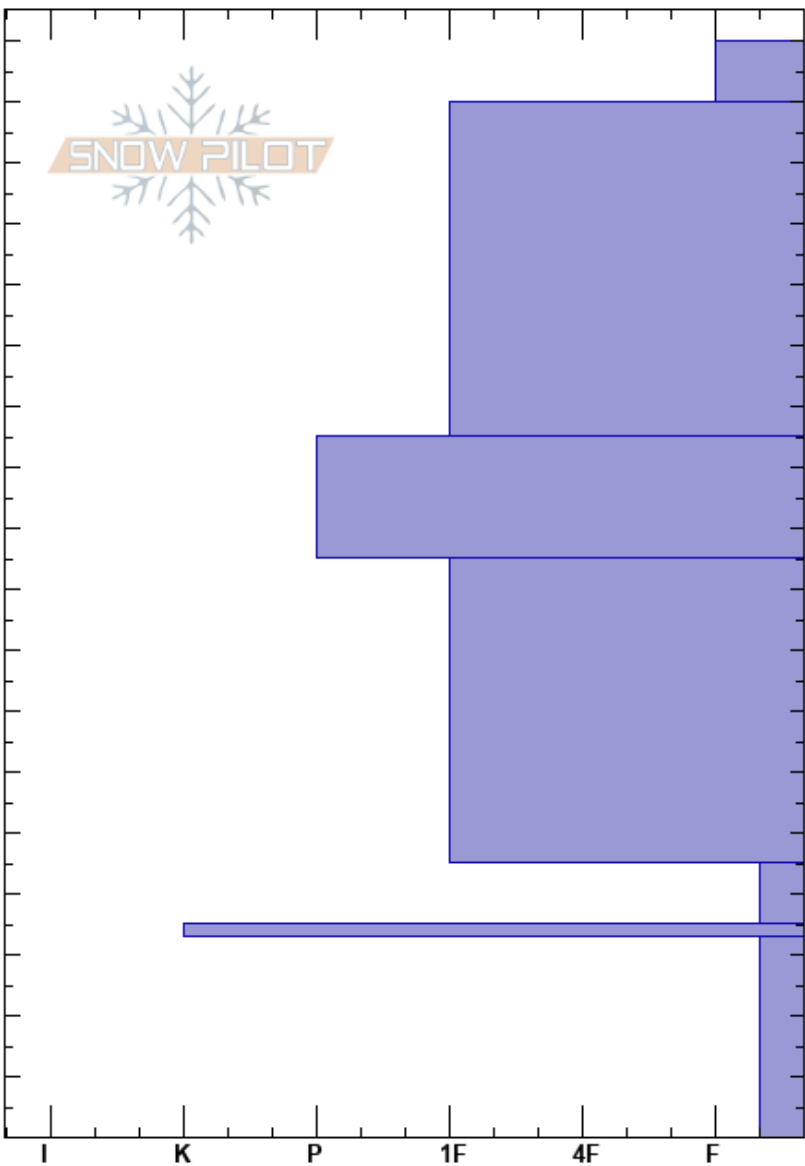

MB Cirque Runout  
 Wasatch Range  
 UT  
 Elevation: 8660 ft  
 Aspect: 330°  
 Specifics: Pit dug in a Ski Area; Pit is representative of backcountry

Hugh Fisher  
 12/07/2023 - 3:00pm  
 Co-ord: 41.19156N, -111.87204W  
 Slope Angle: 30°  
 Wind Loading: yes

Stability:  
 Air Temperature: 2°C  
 Sky Cover: OVC  
 Precipitation: NO  
 Wind: NE Moderate  
 HS: 180  
 Layer Notes:  
 45-35cm: Problematic layer

Crystal Form	Crystal Size	Moisture	ρ kg/m³	Stability tests & Layer comments
+				
/				
X (/)				
B				
□				
=				← CT13, Q1 @35cm
□				