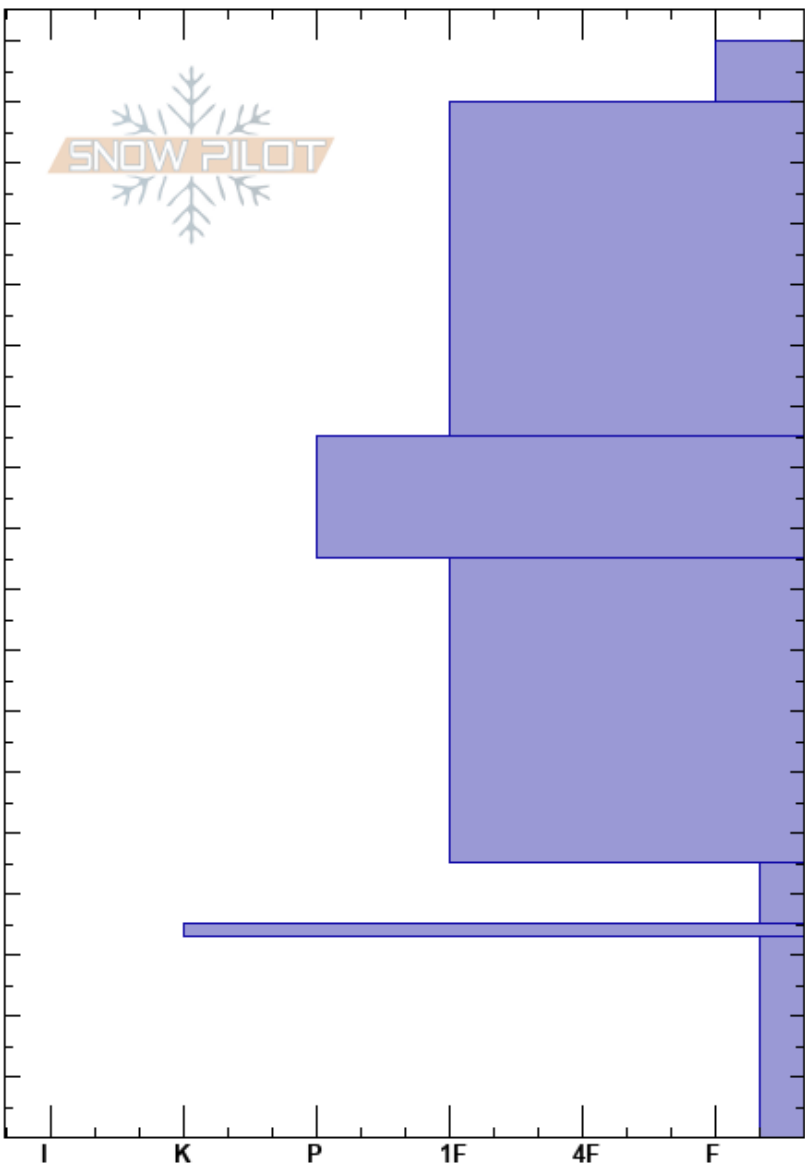

MB Cirque Runout
 Wasatch Range
 UT
 Elevation: 8660 ft
 Aspect: 330°
 Specifics: Pit dug in a Ski Area; Pit is representative of backcountry

Hugh Fisher
 12/07/2023 - 3:00pm
 Co-ord: 41.19156N, -111.87204W
 Slope Angle: 30°
 Wind Loading: yes

Stability:
 Air Temperature: 2°C
 Sky Cover: OVC
 Precipitation: NO
 Wind: NE Moderate
 HS: 180
 Layer Notes:
 45-35cm: Problematic layer

Crystal Form	Size	Moisture	ρ kg/m ³	Stability tests & Layer comments
+				
/				
⊗ (/)				
⊖				
□				
=				← CT13, Q1 @35cm
□				