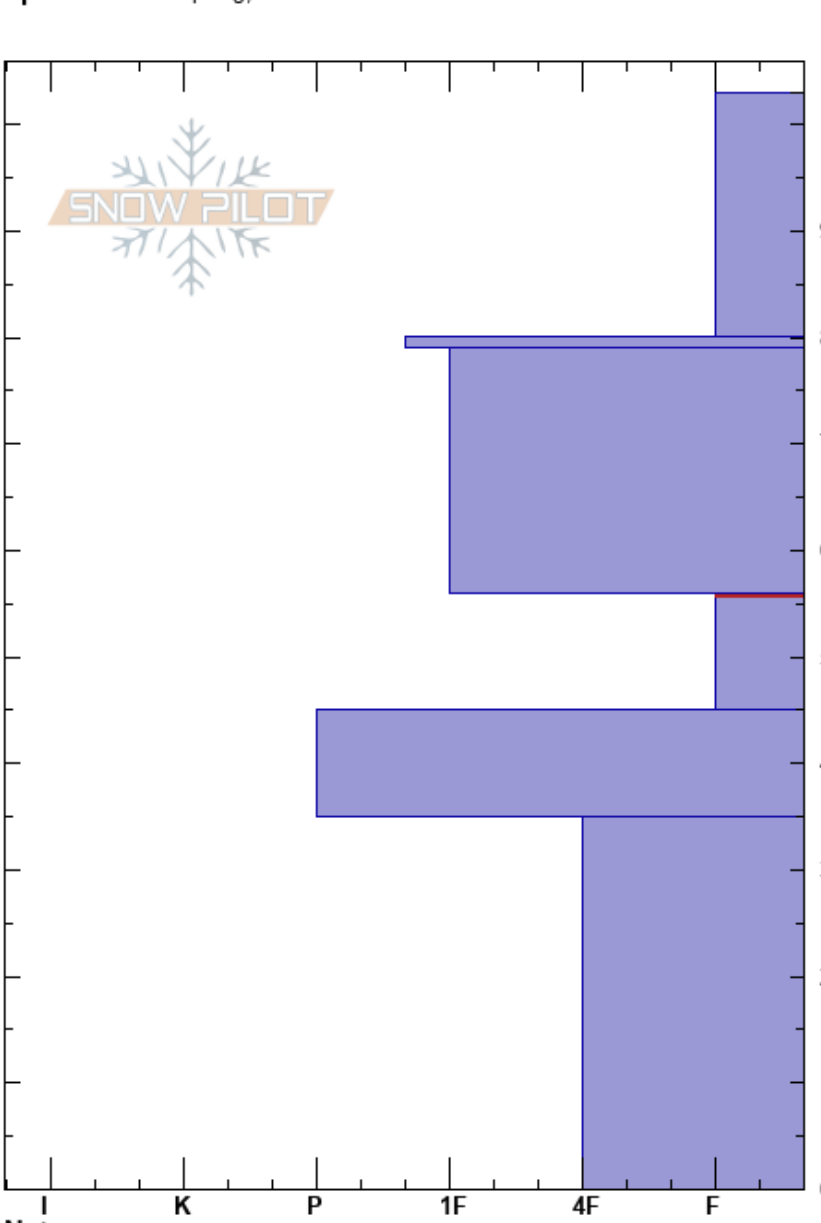

Sawtelle NE Profile
 Centennial Range
 ID
 Elevation: 9000 ft
 Aspect: 60°
 Specifics: Collapsing, localized

Ian Hoyer
 12/07/2023 - 11:30am
 Co-ord: 44.55371N, -111.44480W
 Slope Angle: 25°
 Wind Loading: yes

Stability: Poor
 Air Temperature:
 Sky Cover: OVC
 Precipitation: S-1
 Wind: W Moderate

HS: 103
 PF: 65
 103-80cm: 1.0" SWE
 56-45cm: Problematic layer

Crystal Form	Crystal Size	Moisture	ρ kg/m ³	Stability tests & Layer comments
+				103-80cm: 1.0" SWE
=				
/				
← ECTP13 @56cm				
□	2-4			
⊙(□)	(2)			
□	2-4			