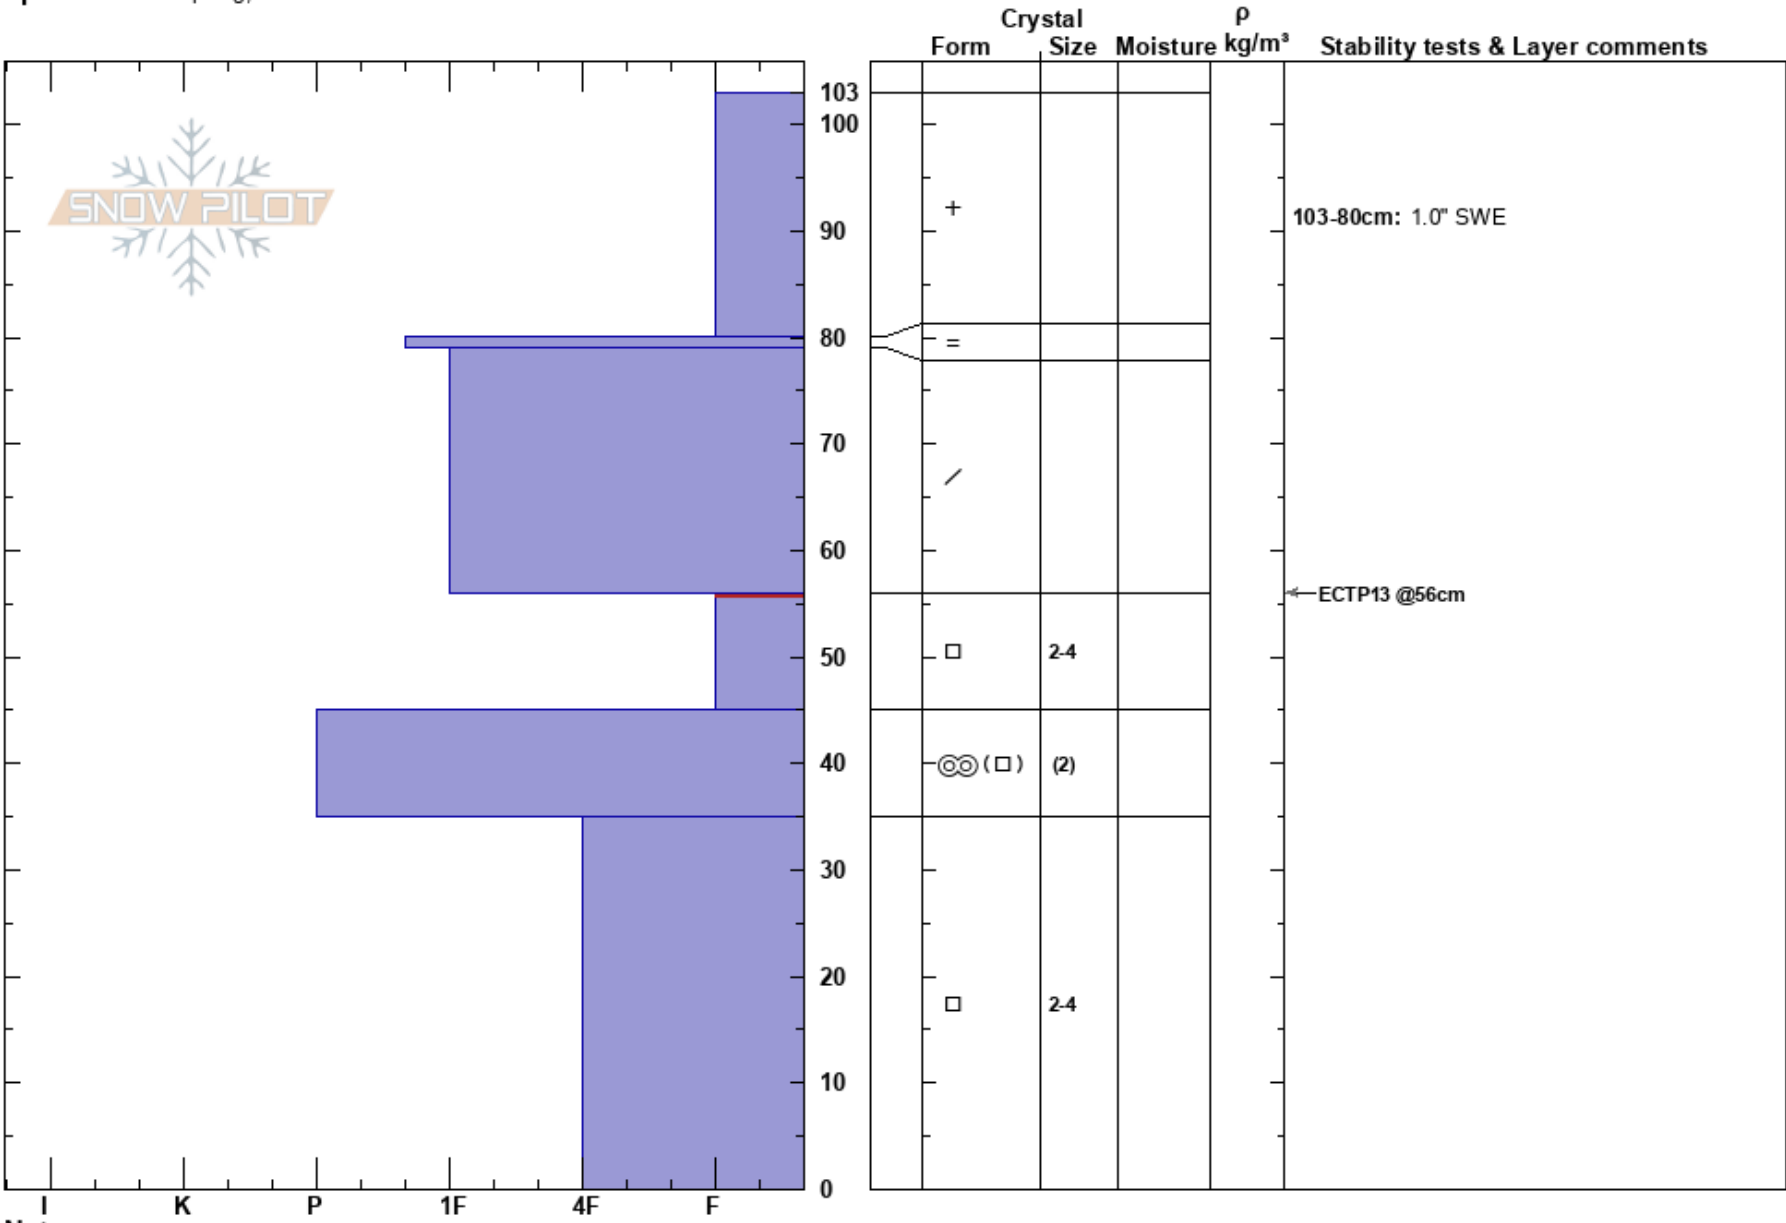

Sawtelle NE Profile  
 Centennial Range  
 ID  
 Elevation: 9000 ft  
 Aspect: 60°  
 Specifics: Collapsing, localized

Ian Hoyer  
 12/07/2023 - 11:30am  
 Co-ord: 44.55371N, -111.44480W  
 Slope Angle: 25°  
 Wind Loading: yes

Stability: Poor  
 Air Temperature:  
 Sky Cover: OVC  
 Precipitation: S-1  
 Wind: W Moderate

HS: 103  
 PF: 65  
 103-80cm: 1.0" SWE  
 56-45cm: Problematic layer

Notes: