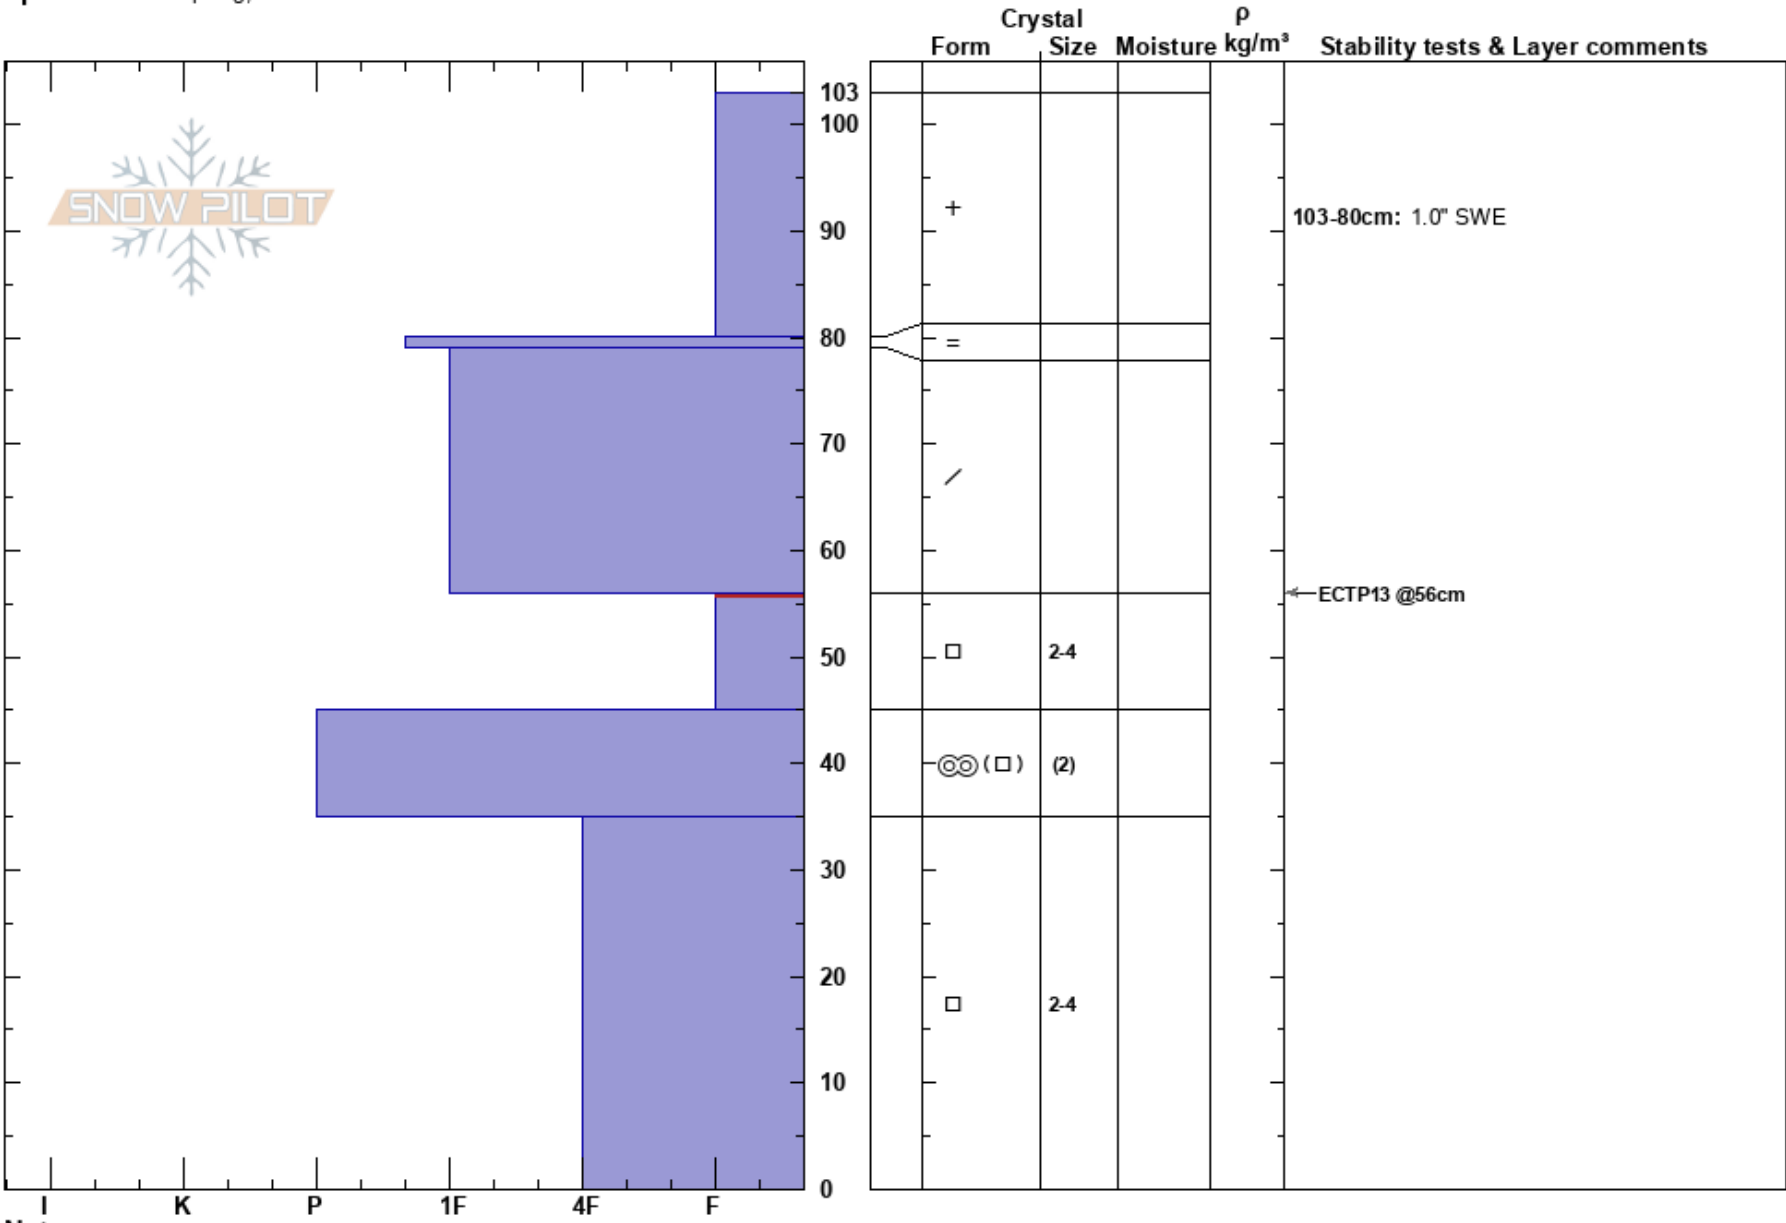

Sawtelle NE Profile
 Centennial Range
 ID
 Elevation: 9000 ft
 Aspect: 60°
 Specifics: Collapsing, localized

Ian Hoyer
 12/07/2023 - 11:30am
 Co-ord: 44.55371N, -111.44480W
 Slope Angle: 25°
 Wind Loading: yes

Stability: Poor
 Air Temperature:
 Sky Cover: OVC
 Precipitation: S-1
 Wind: W Moderate

HS: 103
 PF: 65
 103-80cm: 1.0" SWE
 56-45cm: Problematic layer

Notes: