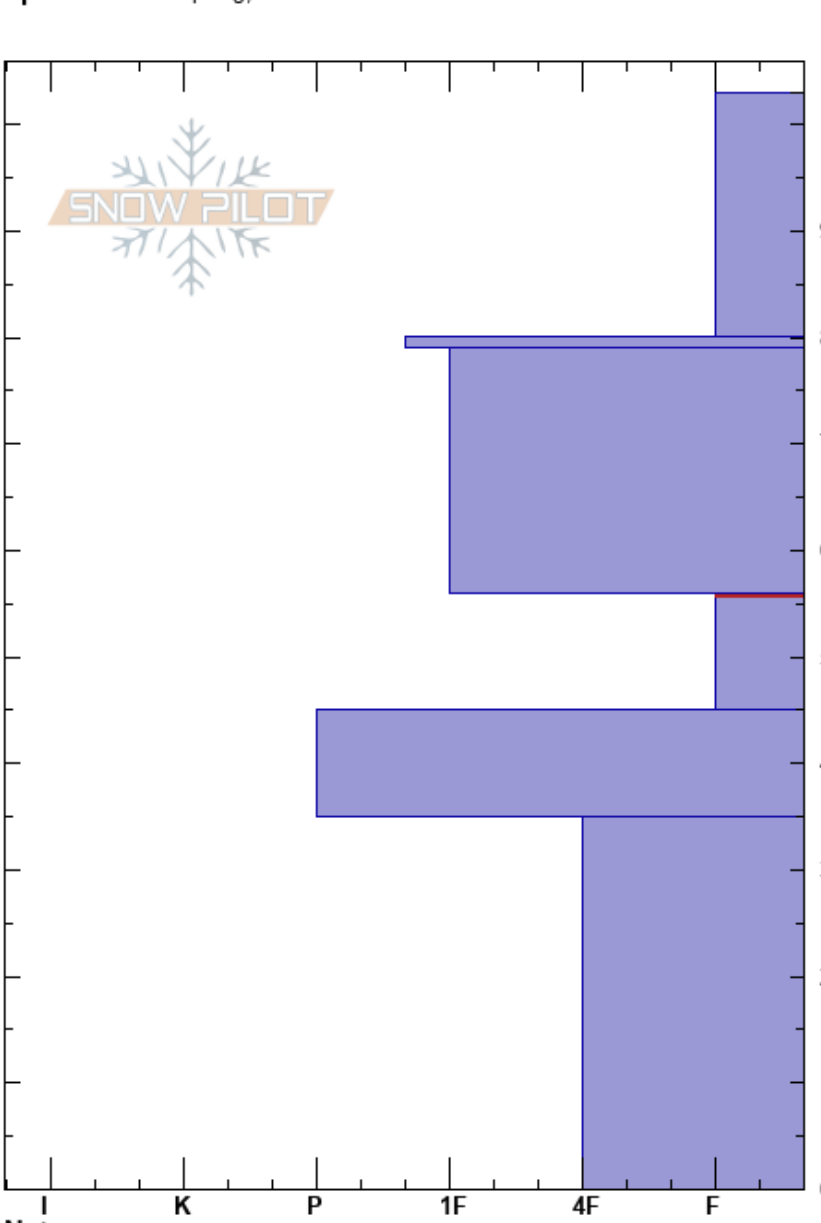

Sawtelle NE Profile
 Centennial Range
 ID
 Elevation: 9000 ft
 Aspect: 60°
 Specifics: Collapsing, localized

Ian Hoyer
 12/07/2023 - 11:30am
 Co-ord: 44.55371N, -111.44480W
 Slope Angle: 25°
 Wind Loading: yes

Stability: Poor
 Air Temperature:
 Sky Cover: OVC
 Precipitation: S-1
 Wind: W Moderate

HS: 103
 PF: 65
 103-80cm: 1.0" SWE
 56-45cm: Problematic layer

Height (ft)	Crystal		Moisture	ρ kg/m ³	Stability tests & Layer comments
	Form	Size			
103					
100					
90	+				103-80cm: 1.0" SWE
80	=				
70	/				
60					
56					← ECTP13 @56cm
50	□	2-4			
40	⊙(□)	(2)			
30					
20	□	2-4			
10					
0					