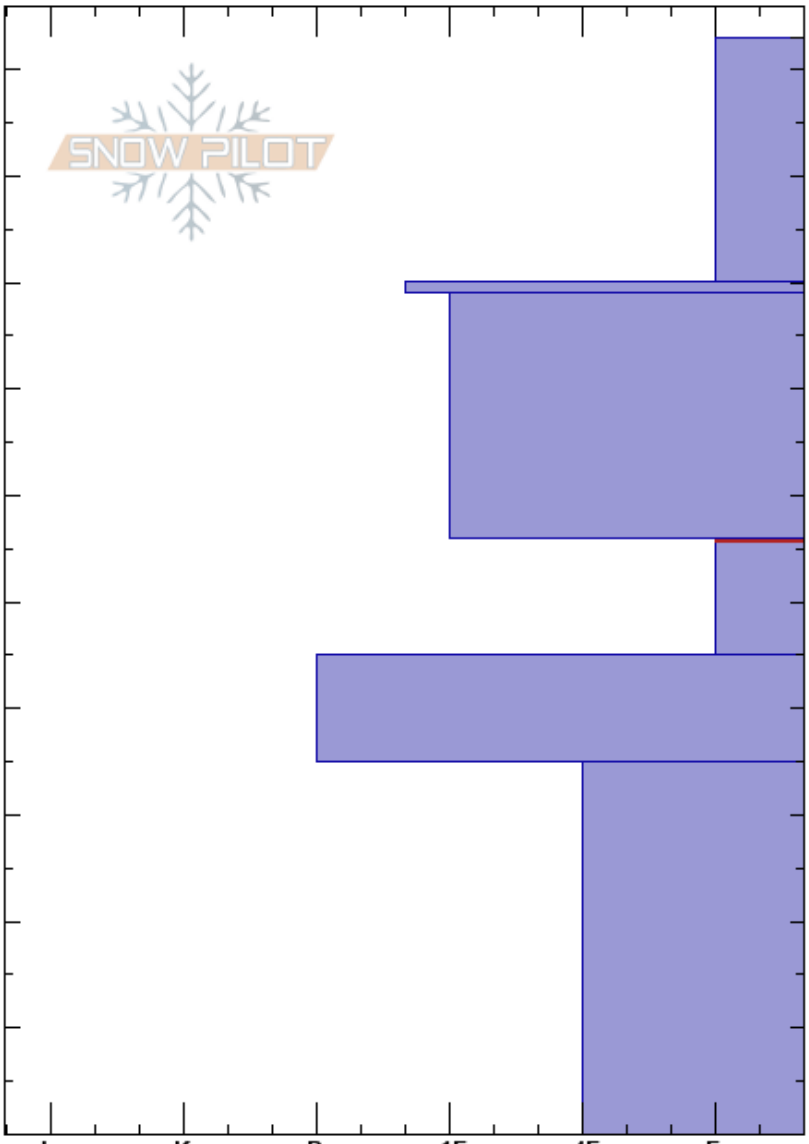

Sawtelle NE Profile
 Centennial Range
 ID
 Elevation: 9000 ft
 Aspect: 60°
 Specifics: Collapsing, localized

Ian Hoyer
 12/07/2023 - 11:30am
 Co-ord: 44.55371N, -111.44480W
 Slope Angle: 25°
 Wind Loading: yes

Stability: Poor
 Air Temperature:
 Sky Cover: OVC
 Precipitation: S-1
 Wind: W Moderate

HS: 103
 PF: 65
 103-80cm: 1.0" SWE
 56-45cm: Problematic layer

Crystal Form	Crystal Size	Moisture	ρ kg/m ³	Stability tests & Layer comments
+				103-80cm: 1.0" SWE
=				
/				
□	2-4			← ECTP13 @56cm
⊙(□)	(2)			
□	2-4			