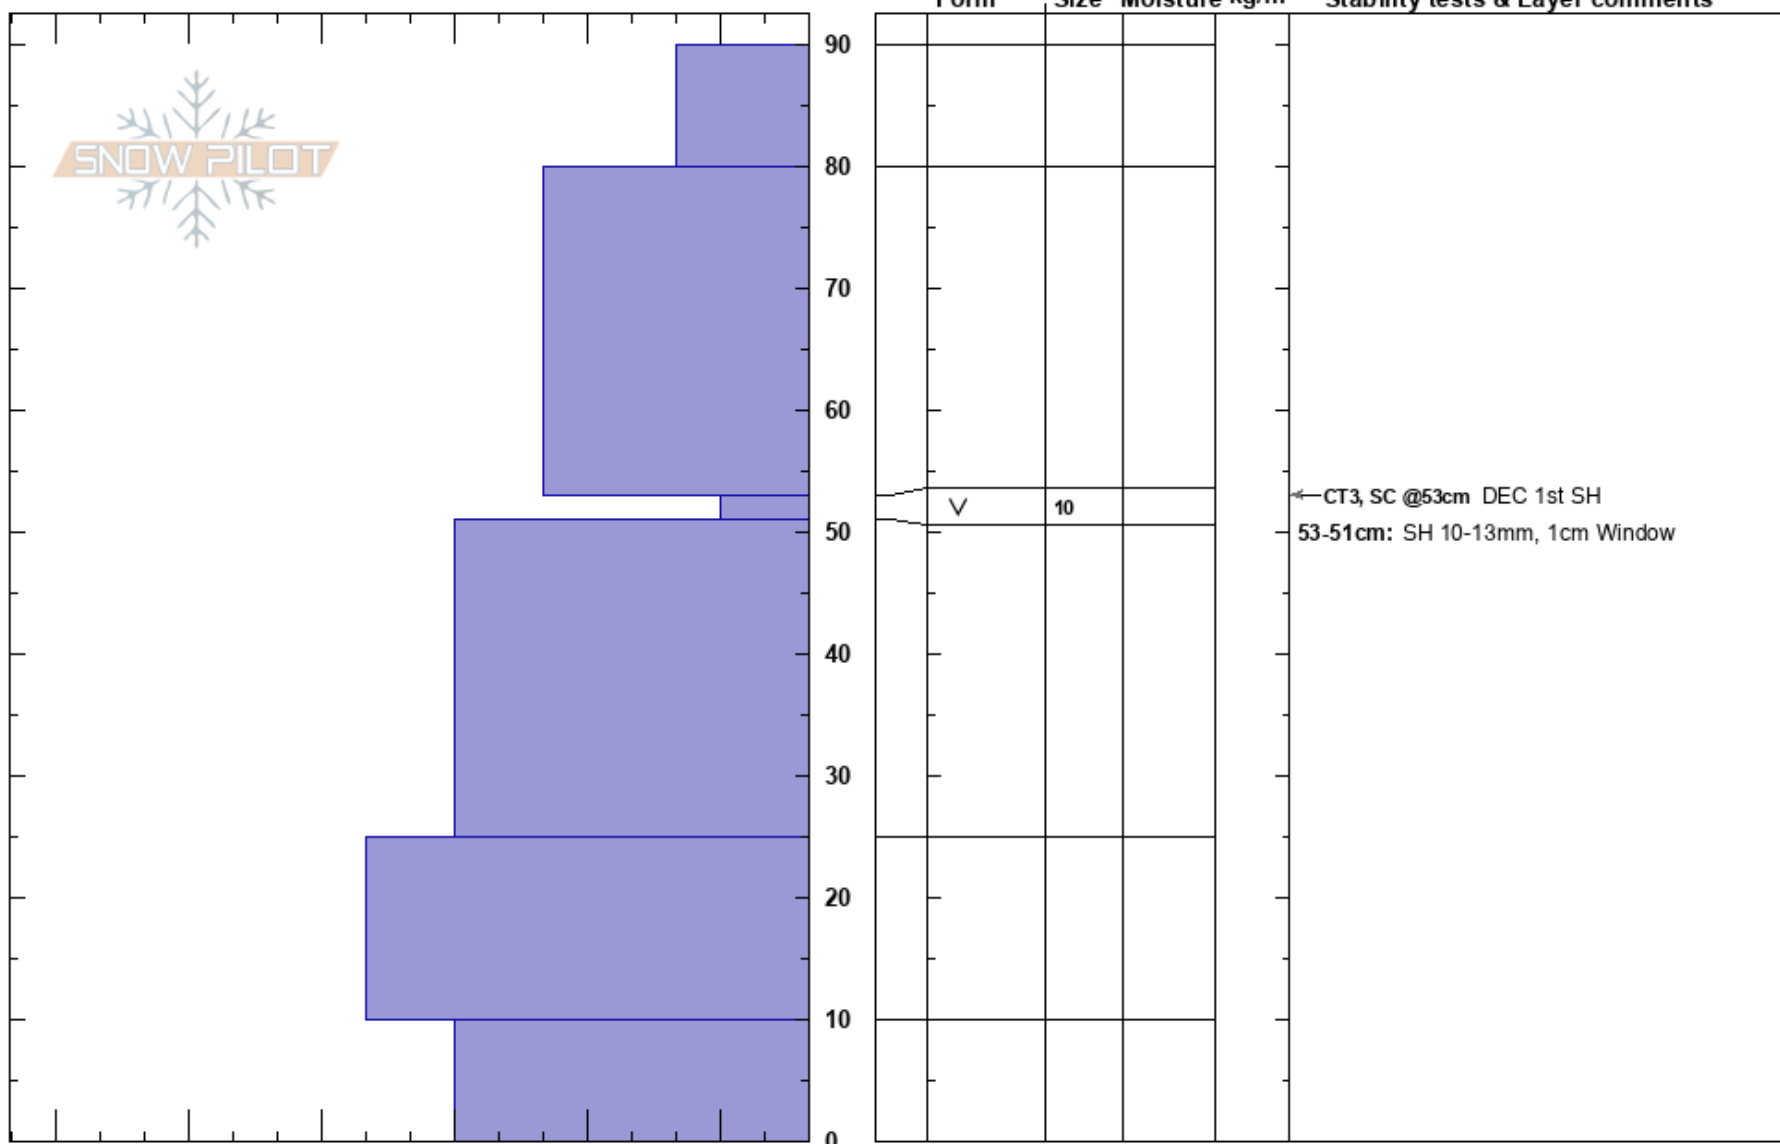

Bratwurst
 Rockies
 BC
 Elevation: 2030 m
 Aspect: SW
 Specifics:

Justin Clarke
 07/12/2023 - 12:30
 Co-ord: 52.75893N, -119.61689W
 Slope Angle: 25°
 Wind Loading:

Stability:
 Air Temperature: -3°C
 Sky Cover: OVC
 Precipitation: NO
 Wind: Calm

HS:90
 Layer Notes:
 53-51cm: SH 10-13mm, 1cm Window
 53-51cm: Problematic layer

Notes: MFcr below 1900m-1850m. Widespread SH problem in all elevations, all aspects, including alpine summit & col features. Widespread avalanche cycle on 35+ degree terrain. Uncertainty and concerns on > 35-degree runs, convex & connecting features. Numerous whumpfs in the surrounding terrain.