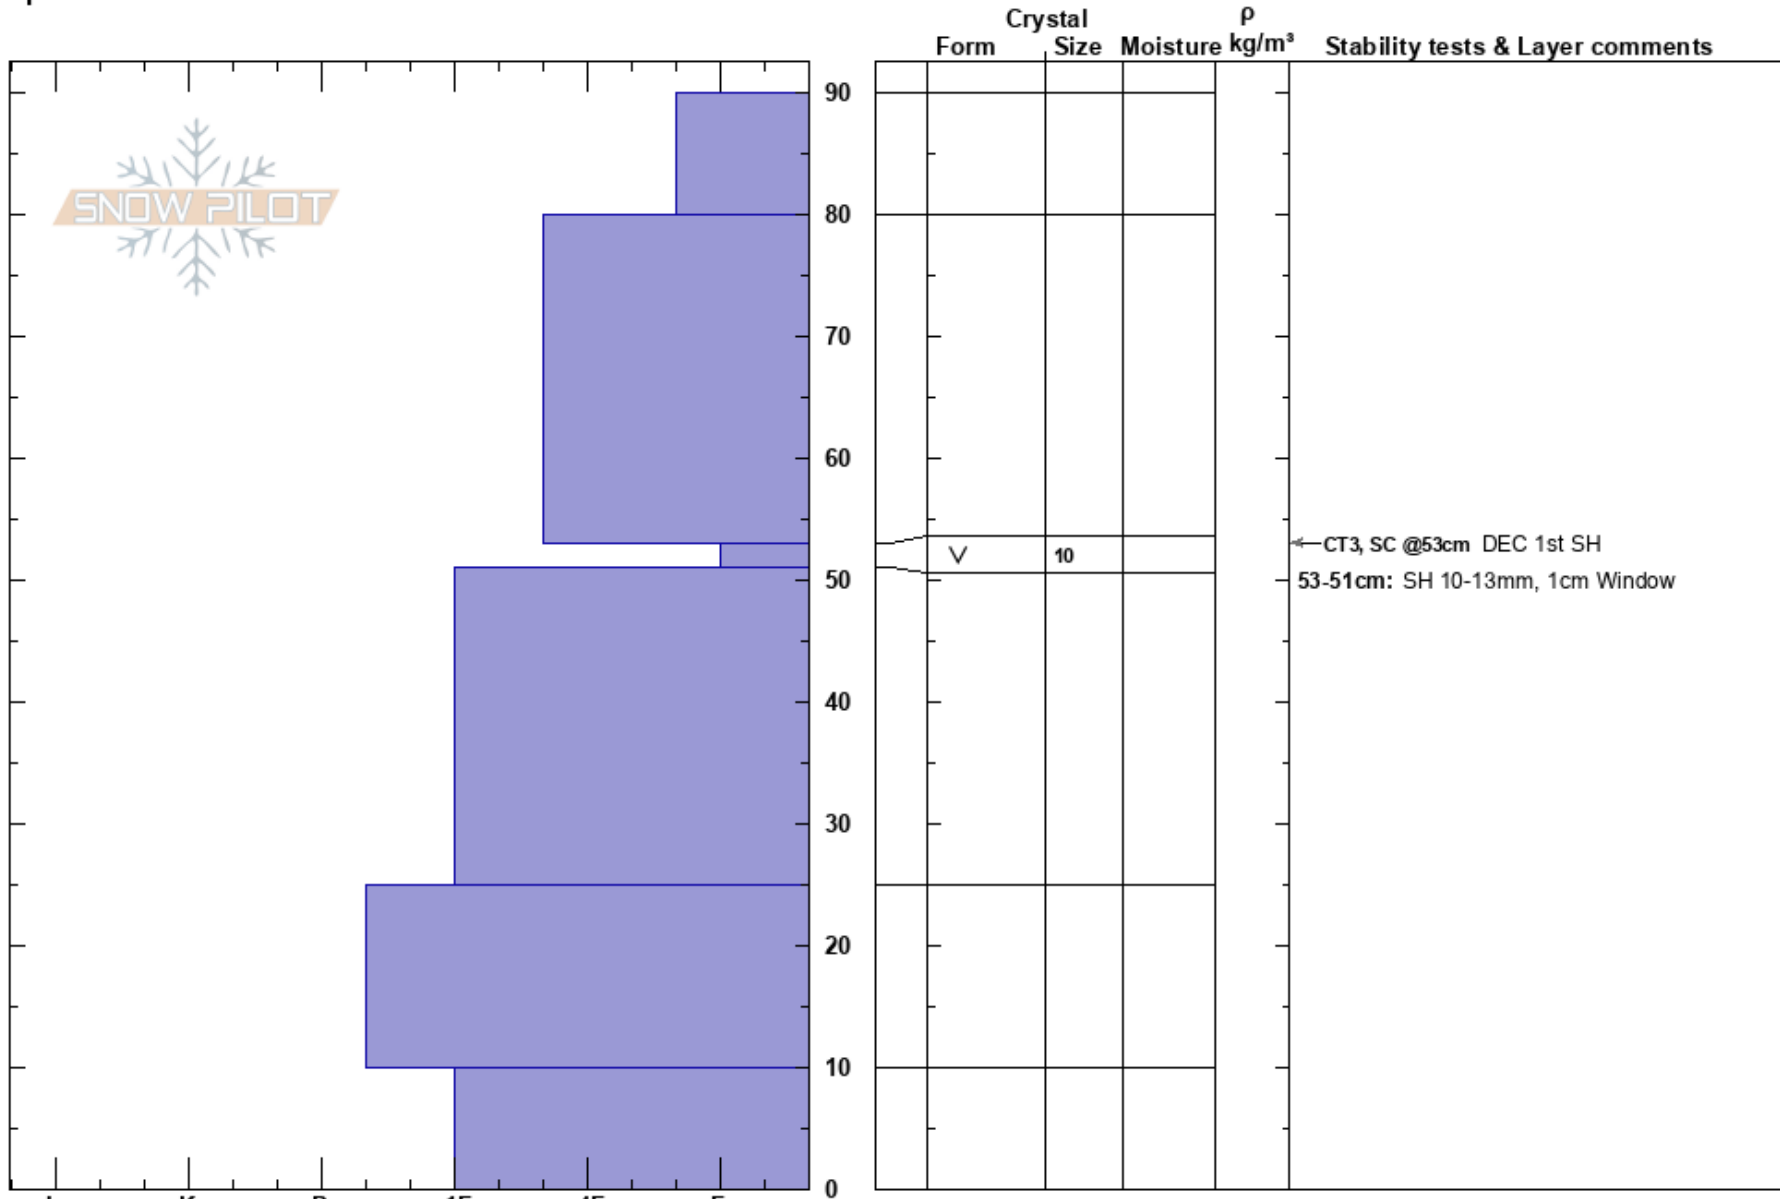

Bratwurst
 Rockies
 BC
 Elevation: 2030 m
 Aspect: SW
 Specifics:

Justin Clarke
 07/12/2023 - 12:30
 Co-ord: 52.75893N, -119.61689W
 Slope Angle: 25°
 Wind Loading:

Stability:
 Air Temperature: -3°C
 Sky Cover: OVC
 Precipitation: NO
 Wind: Calm

HS:90
 Layer Notes:
 53-51cm: SH 10-13mm, 1cm Window
 53-51cm: Problematic layer

Notes: MFcr below 1900m-1850m. Widespread SH problem in all elevations, all aspects, including alpine summit & col features. Widespread avalanche cycle on 35+ degree terrain. Uncertainty and concerns on > 35-degree runs, convex & connecting features. Numerous whumpfs in the surrounding terrain.