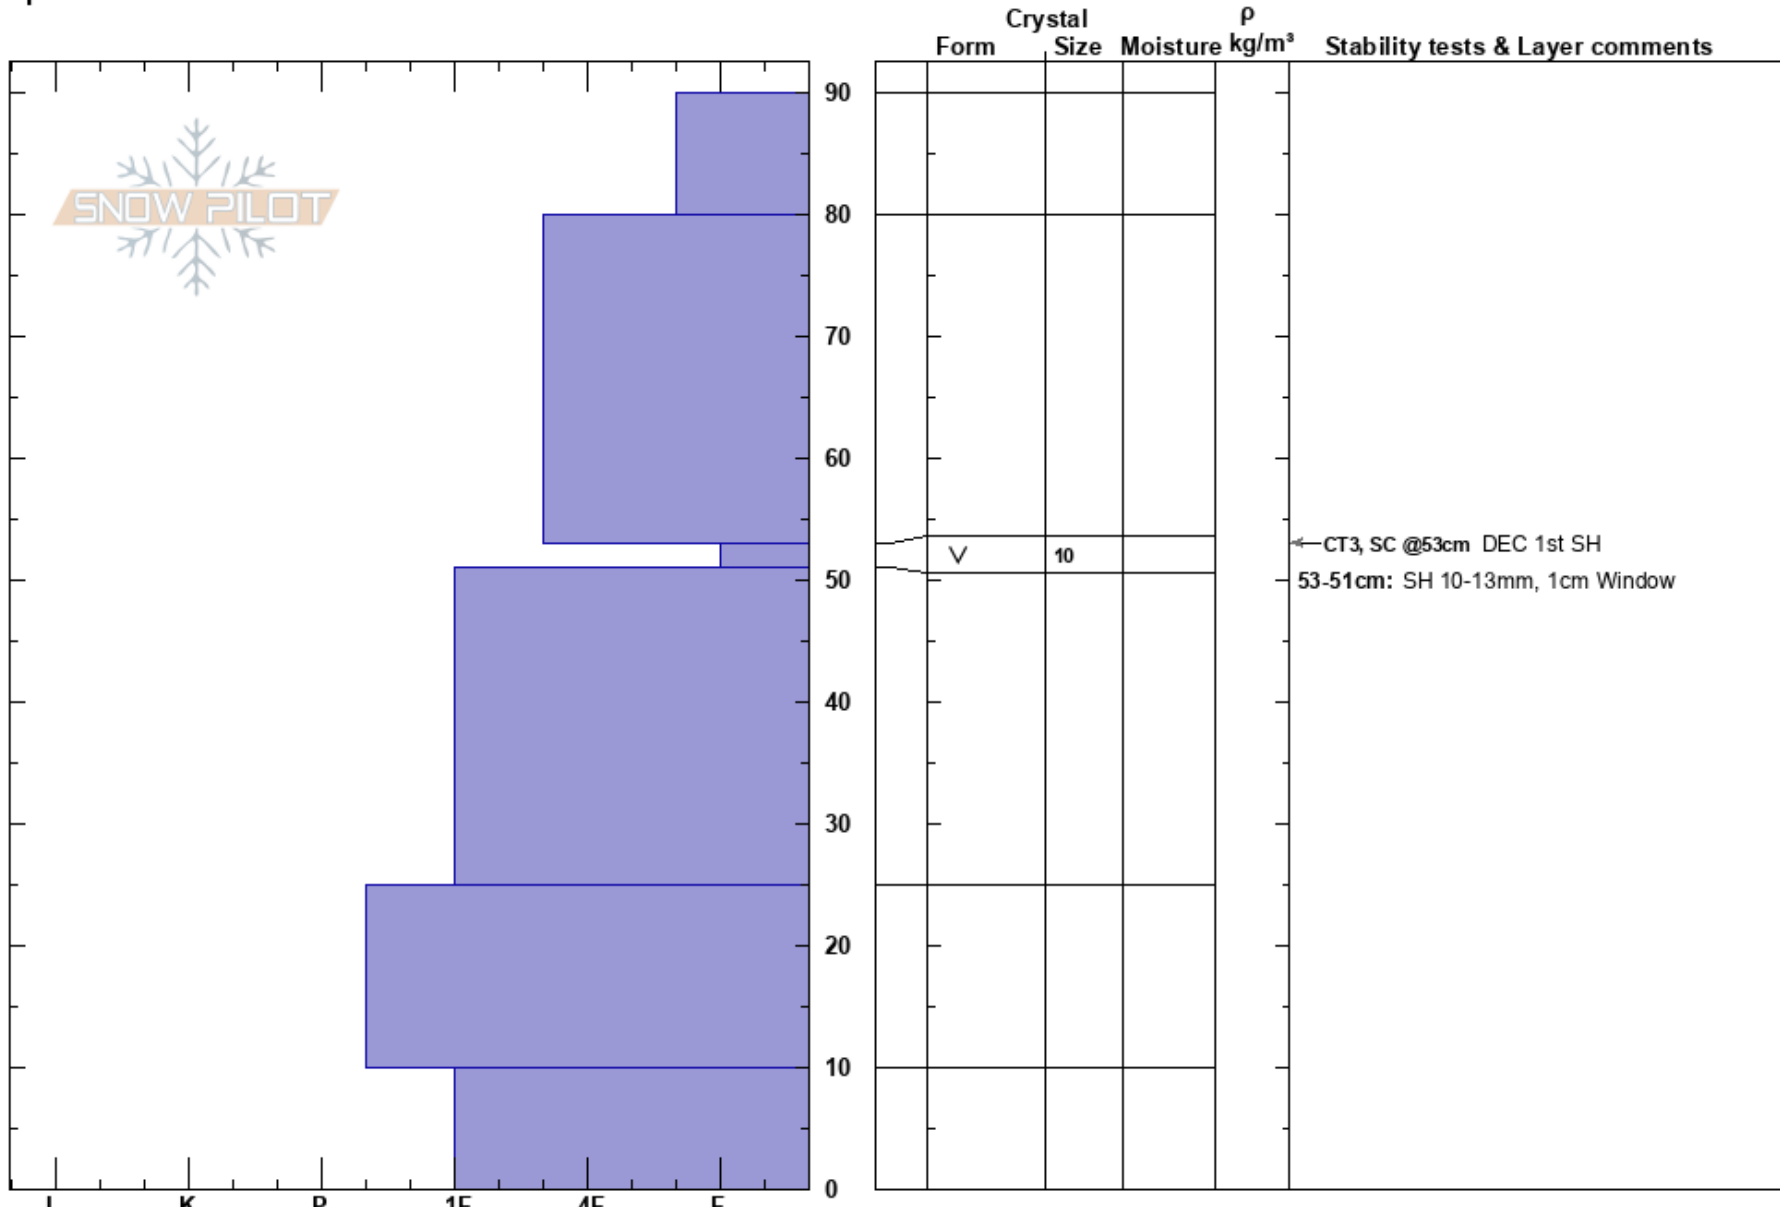

Bratwurst  
 Rockies  
 BC  
 Elevation: 2030 m  
 Aspect: SW  
 Specifics:

Justin Clarke  
 07/12/2023 - 12:30  
 Co-ord: 52.75893N, -119.61689W  
 Slope Angle: 25°  
 Wind Loading:

Stability:  
 Air Temperature: -3°C  
 Sky Cover: OVC  
 Precipitation: NO  
 Wind: Calm

HS:90  
 Layer Notes:  
 53-51cm: SH 10-13mm, 1cm Window  
 53-51cm: Problematic layer

**Notes:** MFcr below 1900m-1850m. Widespread SH problem in all elevations, all aspects, including alpine summit & col features. Widespread avalanche cycle on 35+ degree terrain. Uncertainty and concerns on > 35-degree runs, convex & connecting features. Numerous whumpfs in the surrounding terrain.