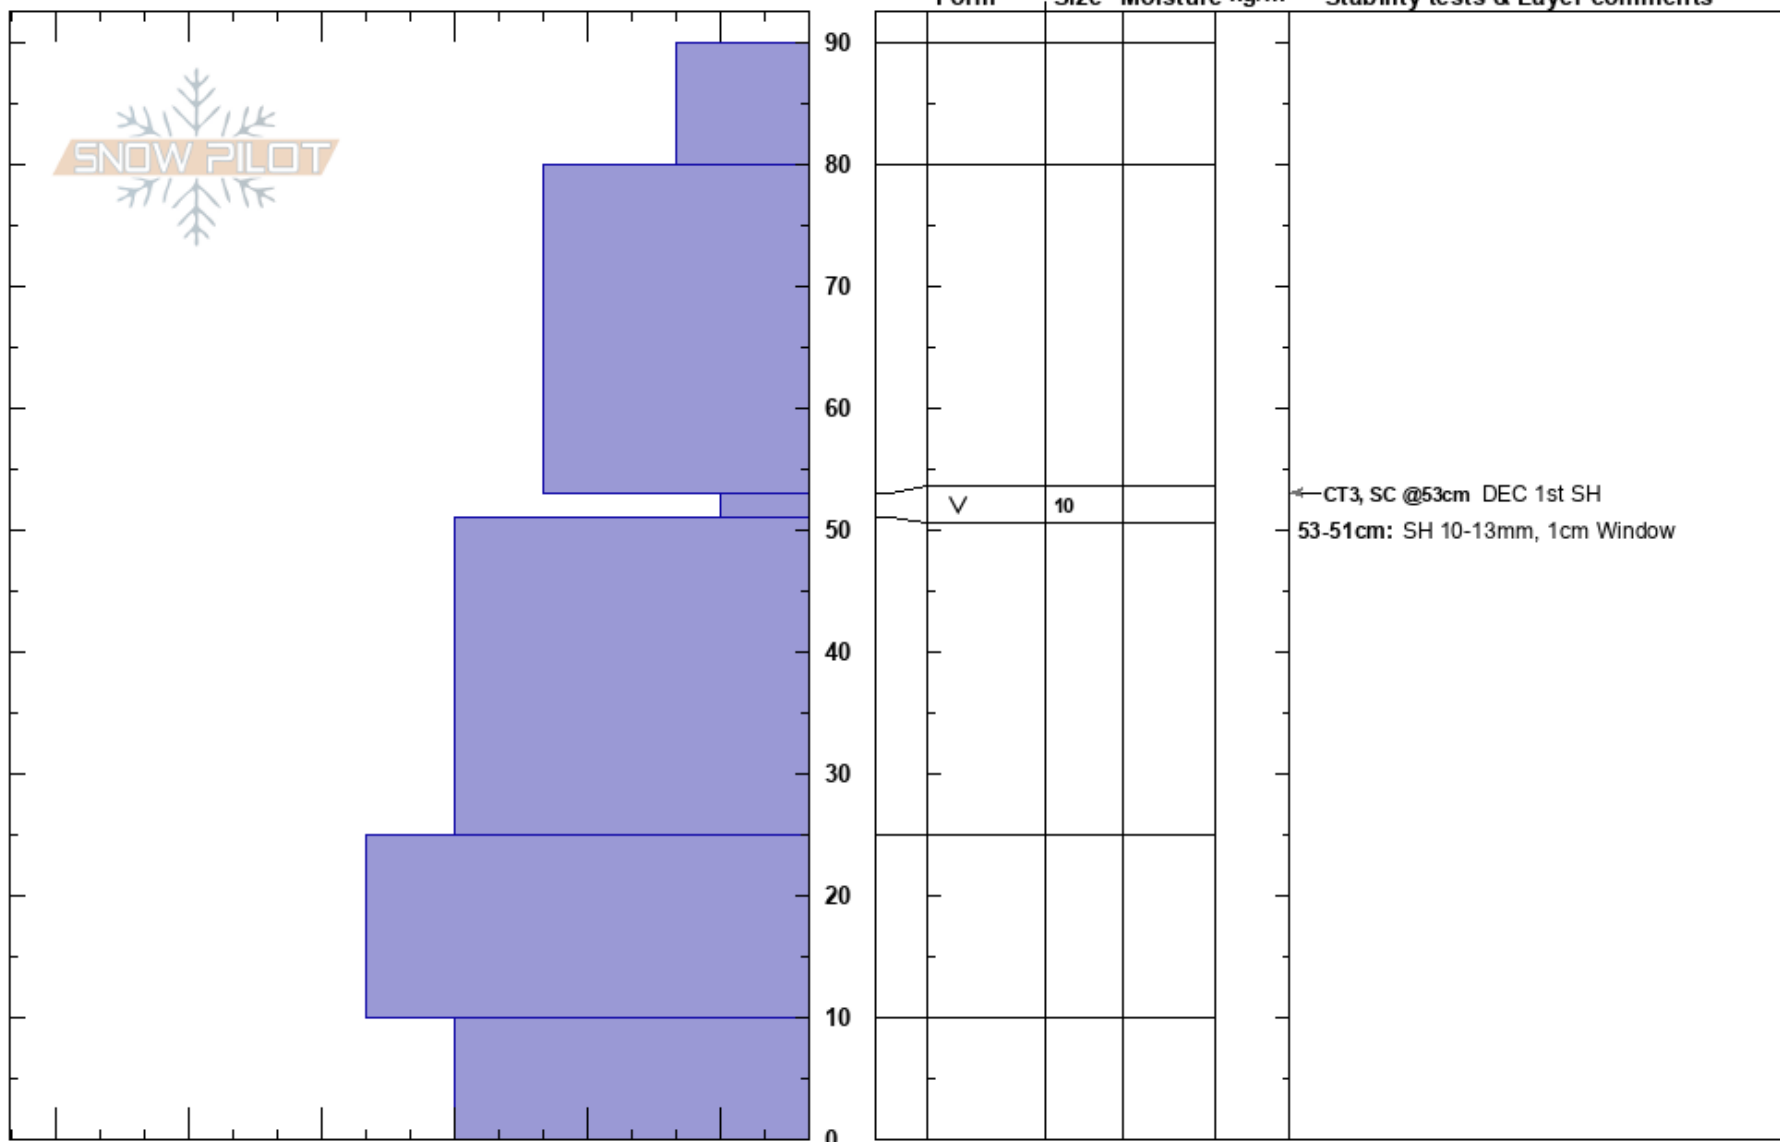

Bratwurst  
 Rockies  
 BC  
 Elevation: 2030 m  
 Aspect: SW  
 Specifics:

Justin Clarke  
 07/12/2023 - 12:30  
 Co-ord: 52.75893N, -119.61689W  
 Slope Angle: 25°  
 Wind Loading:

Stability:  
 Air Temperature: -3°C  
 Sky Cover: OVC  
 Precipitation: NO  
 Wind: Calm

HS:90  
 Layer Notes:  
 53-51cm: SH 10-13mm, 1cm Window  
 53-51cm: Problematic layer

**Notes:** MFcr below 1900m-1850m. Widespread SH problem in all elevations, all aspects, including alpine summit & col features. Widespread avalanche cycle on 35+ degree terrain. Uncertainty and concerns on > 35-degree runs, convex & connecting features. Numerous whumpfs in the surrounding terrain.