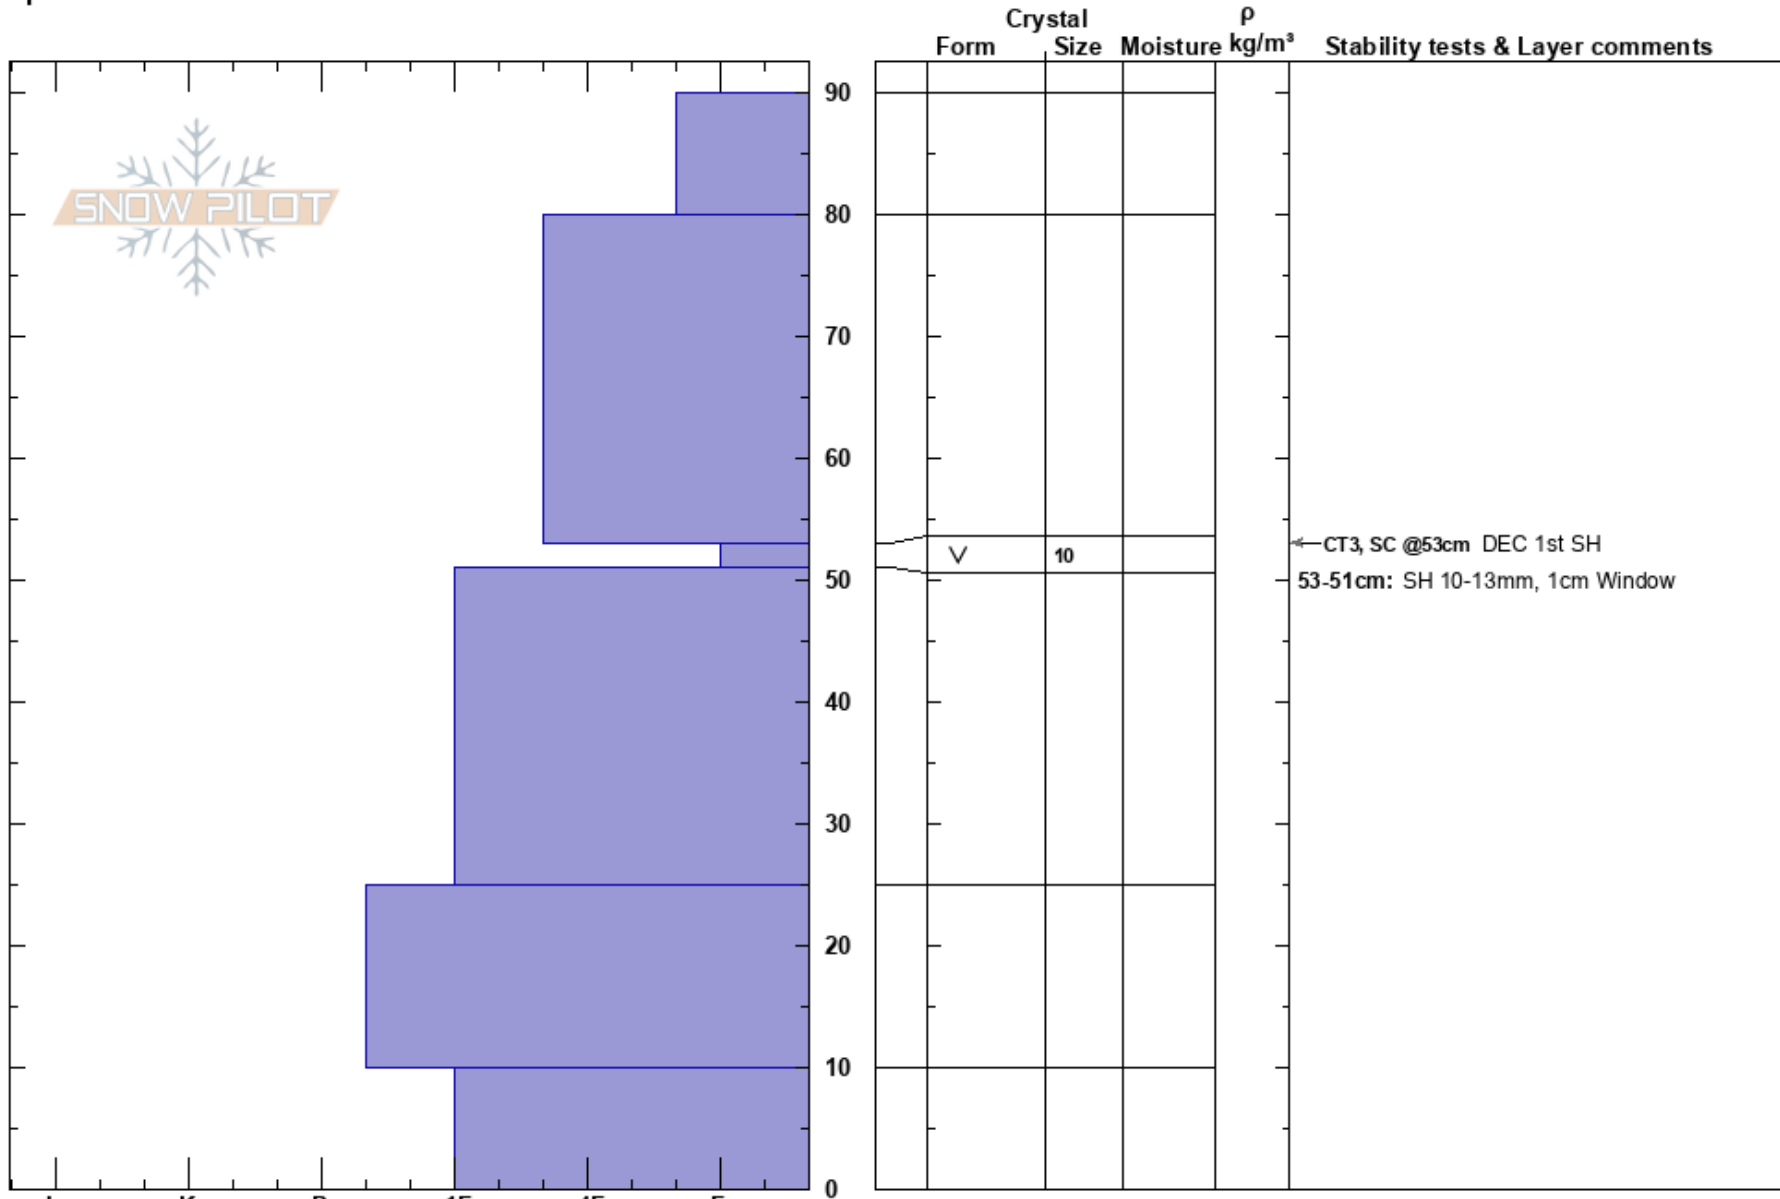

Bratwurst  
 Rockies  
 BC  
 Elevation: 2030 m  
 Aspect: SW  
 Specifics:

Justin Clarke  
 07/12/2023 - 12:30  
 Co-ord: 52.75893N, -119.61689W  
 Slope Angle: 25°  
 Wind Loading:

Stability:  
 Air Temperature: -3°C  
 Sky Cover: OVC  
 Precipitation: NO  
 Wind: Calm

HS:90  
 Layer Notes:  
 53-51cm: SH 10-13mm, 1cm Window  
 53-51cm: Problematic layer

**Notes:** MFcr below 1900m-1850m. Widespread SH problem in all elevations, all aspects, including alpine summit & col features. Widespread avalanche cycle on 35+ degree terrain. Uncertainty and concerns on > 35-degree runs, convex & connecting features. Numerous whumpfs in the surrounding terrain.