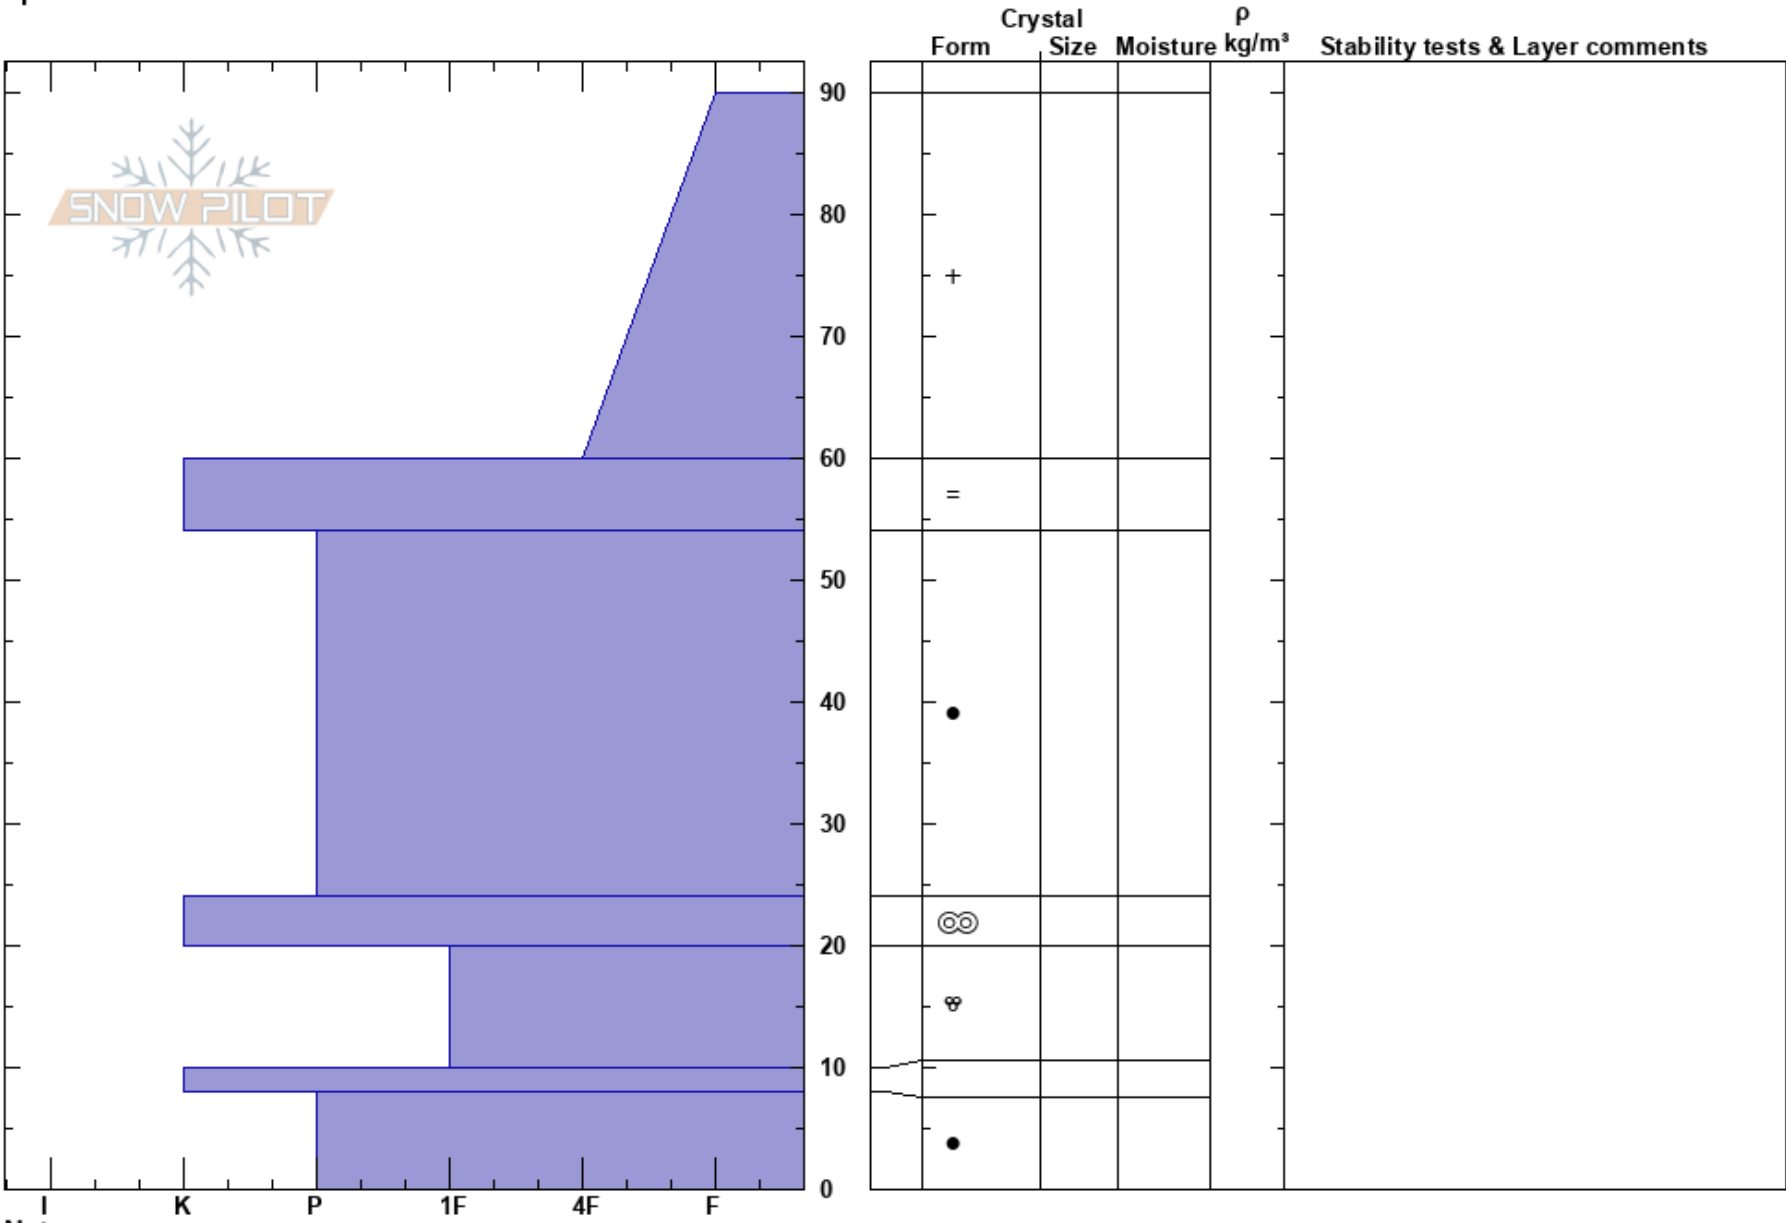

Tumalo west side
 Tumalo Mtn
 OR
 Elevation: 7400 ft
 Aspect: W
 Specifics:

Aaron Hartz
 12/07/2023 - 1:00pm
 Co-ord: 10T 608356W 4873249N
 Slope Angle: 15°
 Wind Loading:

Stability:
 Air Temperature: -6°C
 Sky Cover: OVC
 Precipitation: S1
 Wind:

HS:90
 PS: 25
 Layer Notes:

Notes: