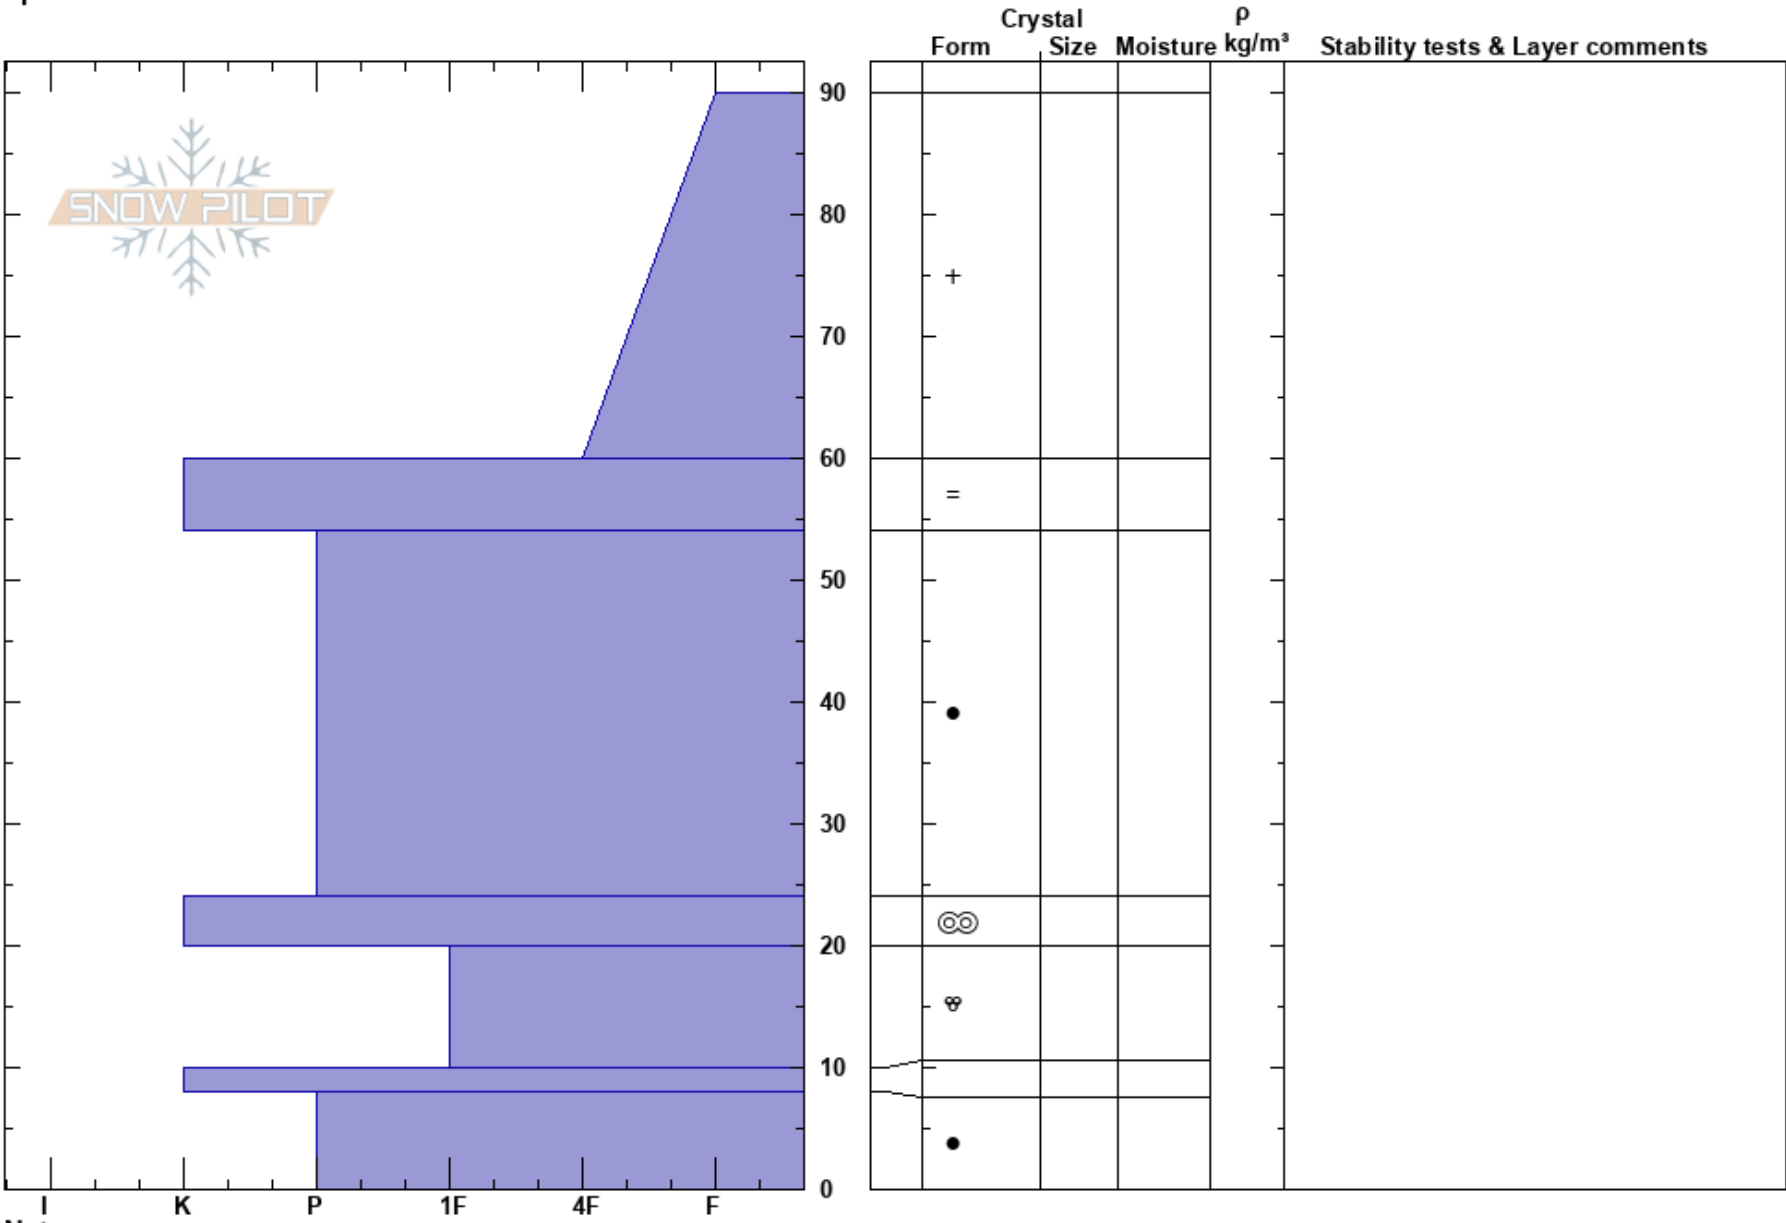

Tumalo west side  
 Tumalo Mtn  
 OR  
 Elevation: 7400 ft  
 Aspect: W  
 Specifics:

Aaron Hartz  
 12/07/2023 - 1:00pm  
 Co-ord: 10T 608356W 4873249N  
 Slope Angle: 15°  
 Wind Loading:

Stability:  
 Air Temperature: -6°C  
 Sky Cover: OVC  
 Precipitation: S1  
 Wind:

HS:90  
 PS: 25  
 Layer Notes:

Notes: