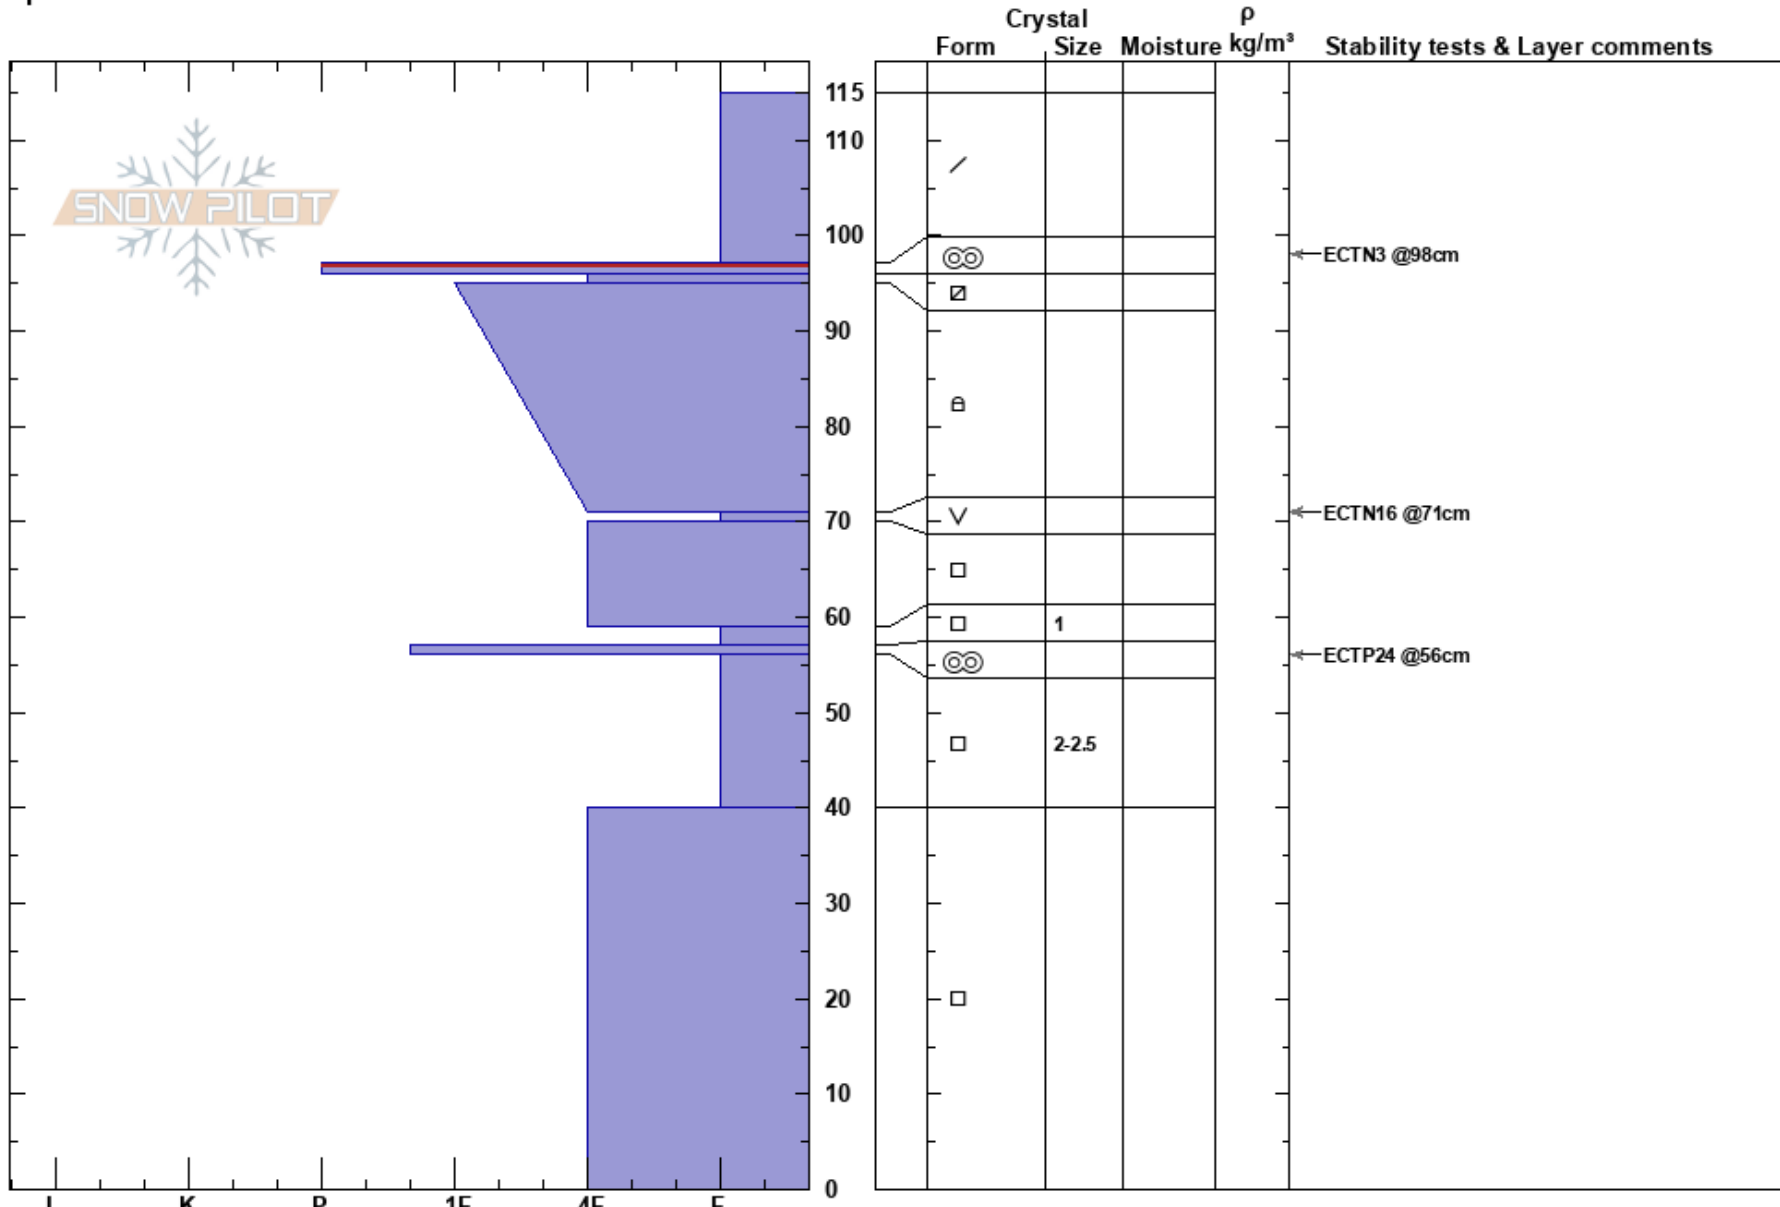

Lil Tucks
Teton Range
WY
Elevation: 9950 ft
Aspect: NE
Specifics:

Alex Drinkard
12/07/2023 - 12:30am
Co-ord: 43.50724N, -110.94861W
Slope Angle: 24°
Wind Loading: no

Stability:
Air Temperature:
Sky Cover: OVC
Precipitation:
Wind: W Moderate

HS: 115
Layer Notes:
97-96cm: Problematic layer

Notes: Snowpit dug in the same location 3 days ago did not experience propagation on the post Thanksgiving drought facets @ 56cm