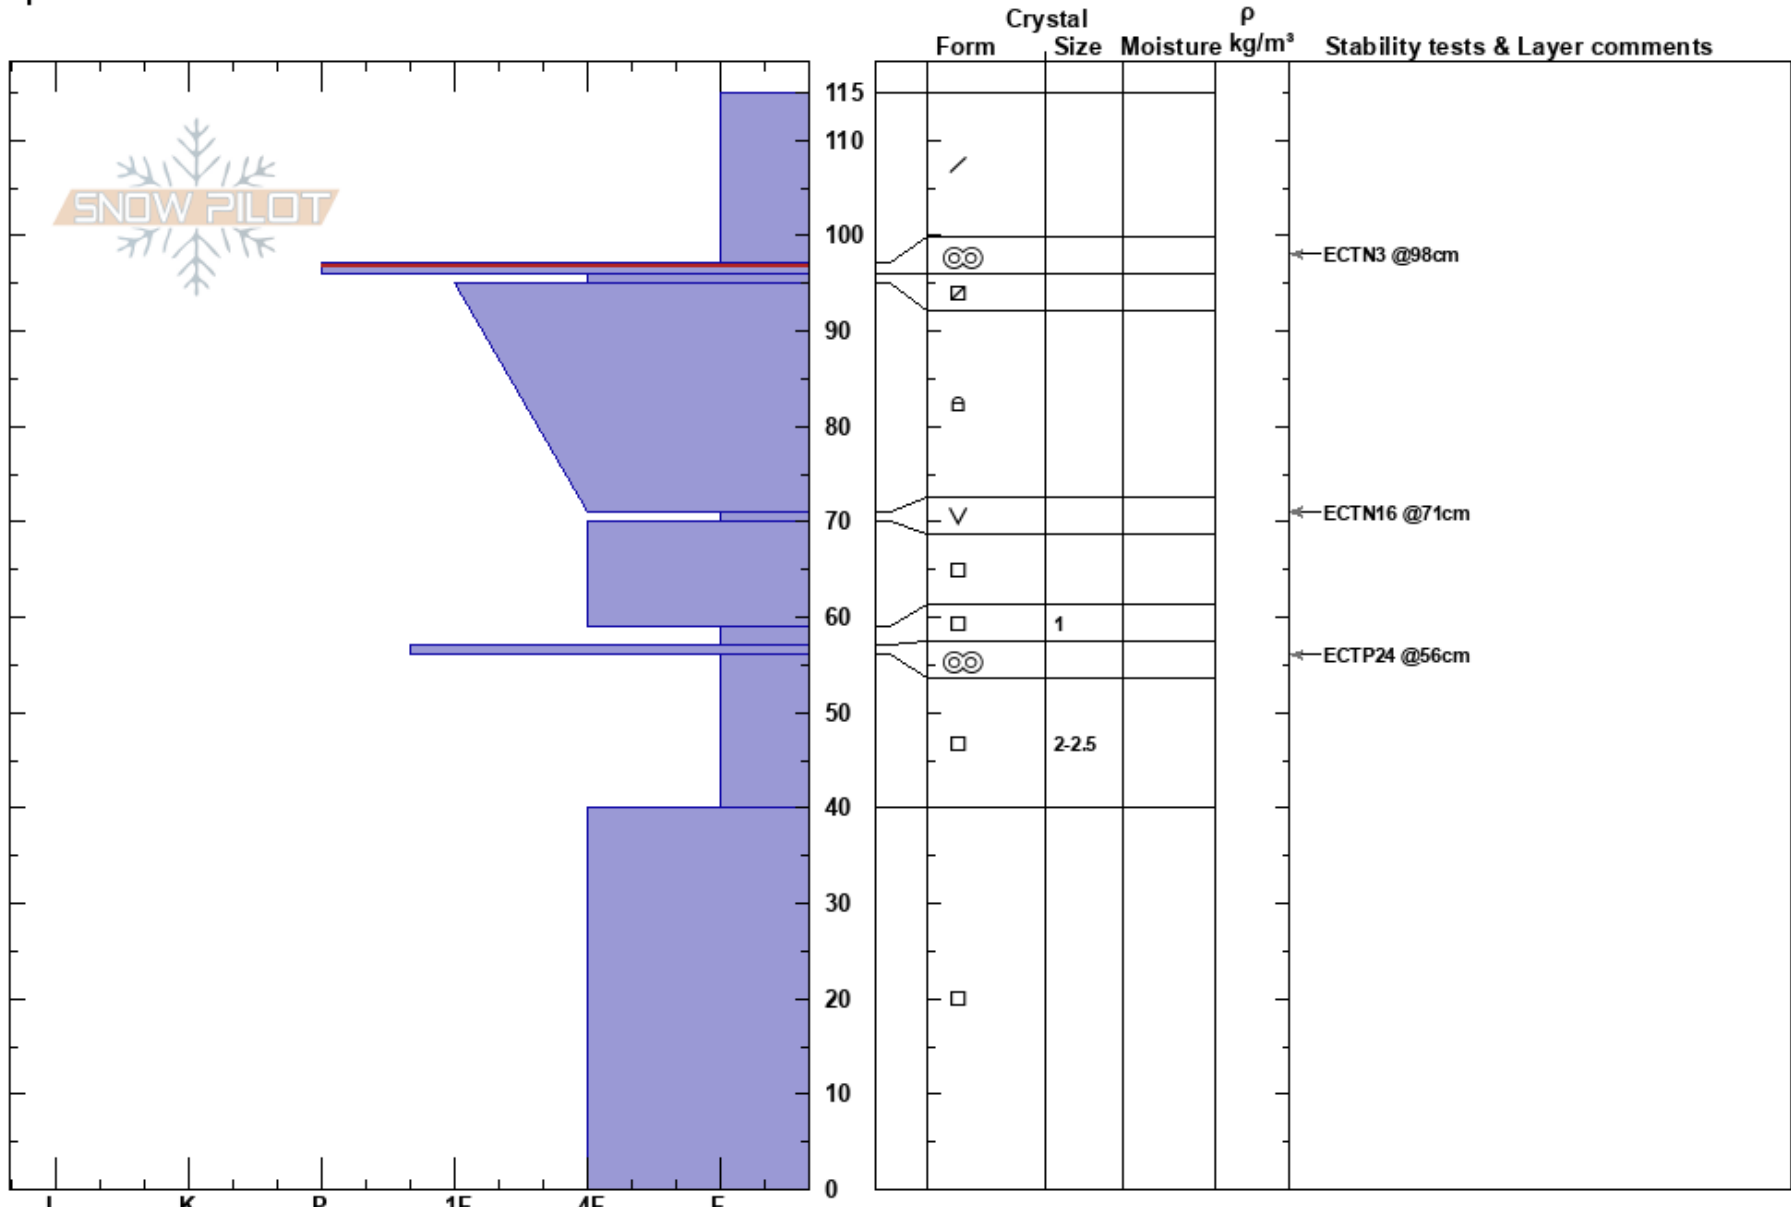

Lil Tucks  
 Teton Range  
 WY  
 Elevation: 9950 ft  
 Aspect: NE  
 Specifics:

Alex Drinkard  
 12/07/2023 - 12:30am  
 Co-ord: 43.50724N, -110.94861W  
 Slope Angle: 24°  
 Wind Loading: no

Stability:  
 Air Temperature:  
 Sky Cover: OVC  
 Precipitation:  
 Wind: W Moderate

HS: 115  
 Layer Notes:  
 97-96cm: Problematic layer

Notes: Snowpit dug in the same location 3 days ago did not experience propagation on the post Thanksgiving drought facets @ 56cm