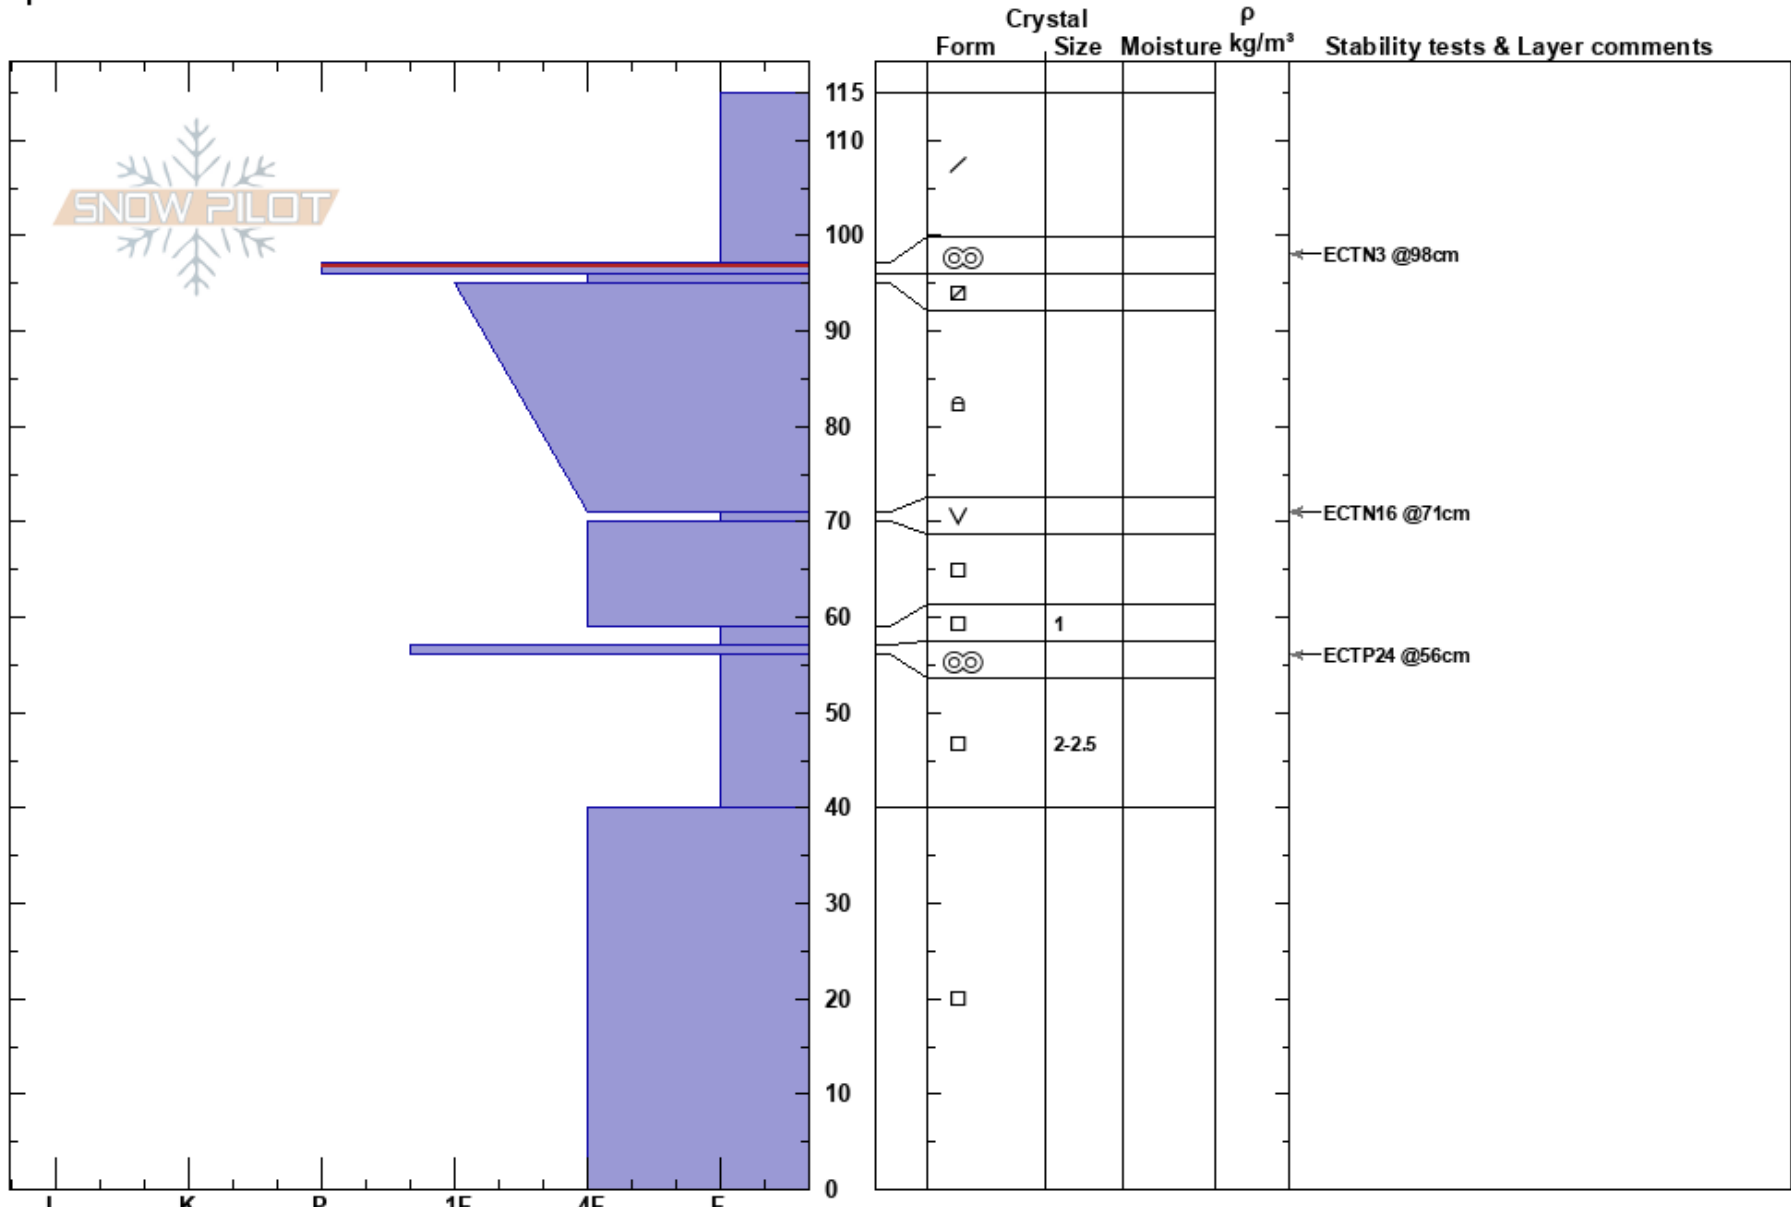

Lil Tucks
 Teton Range
 WY
 Elevation: 9950 ft
 Aspect: NE
 Specifics:

Alex Drinkard
 12/07/2023 - 12:30am
 Co-ord: 43.50724N, -110.94861W
 Slope Angle: 24°
 Wind Loading: no

Stability:
 Air Temperature:
 Sky Cover: OVC
 Precipitation:
 Wind: W Moderate

HS: 115
 Layer Notes:
 97-96cm: Problematic layer

Notes: Snowpit dug in the same location 3 days ago did not experience propagation on the post Thanksgiving drought facets @ 56cm