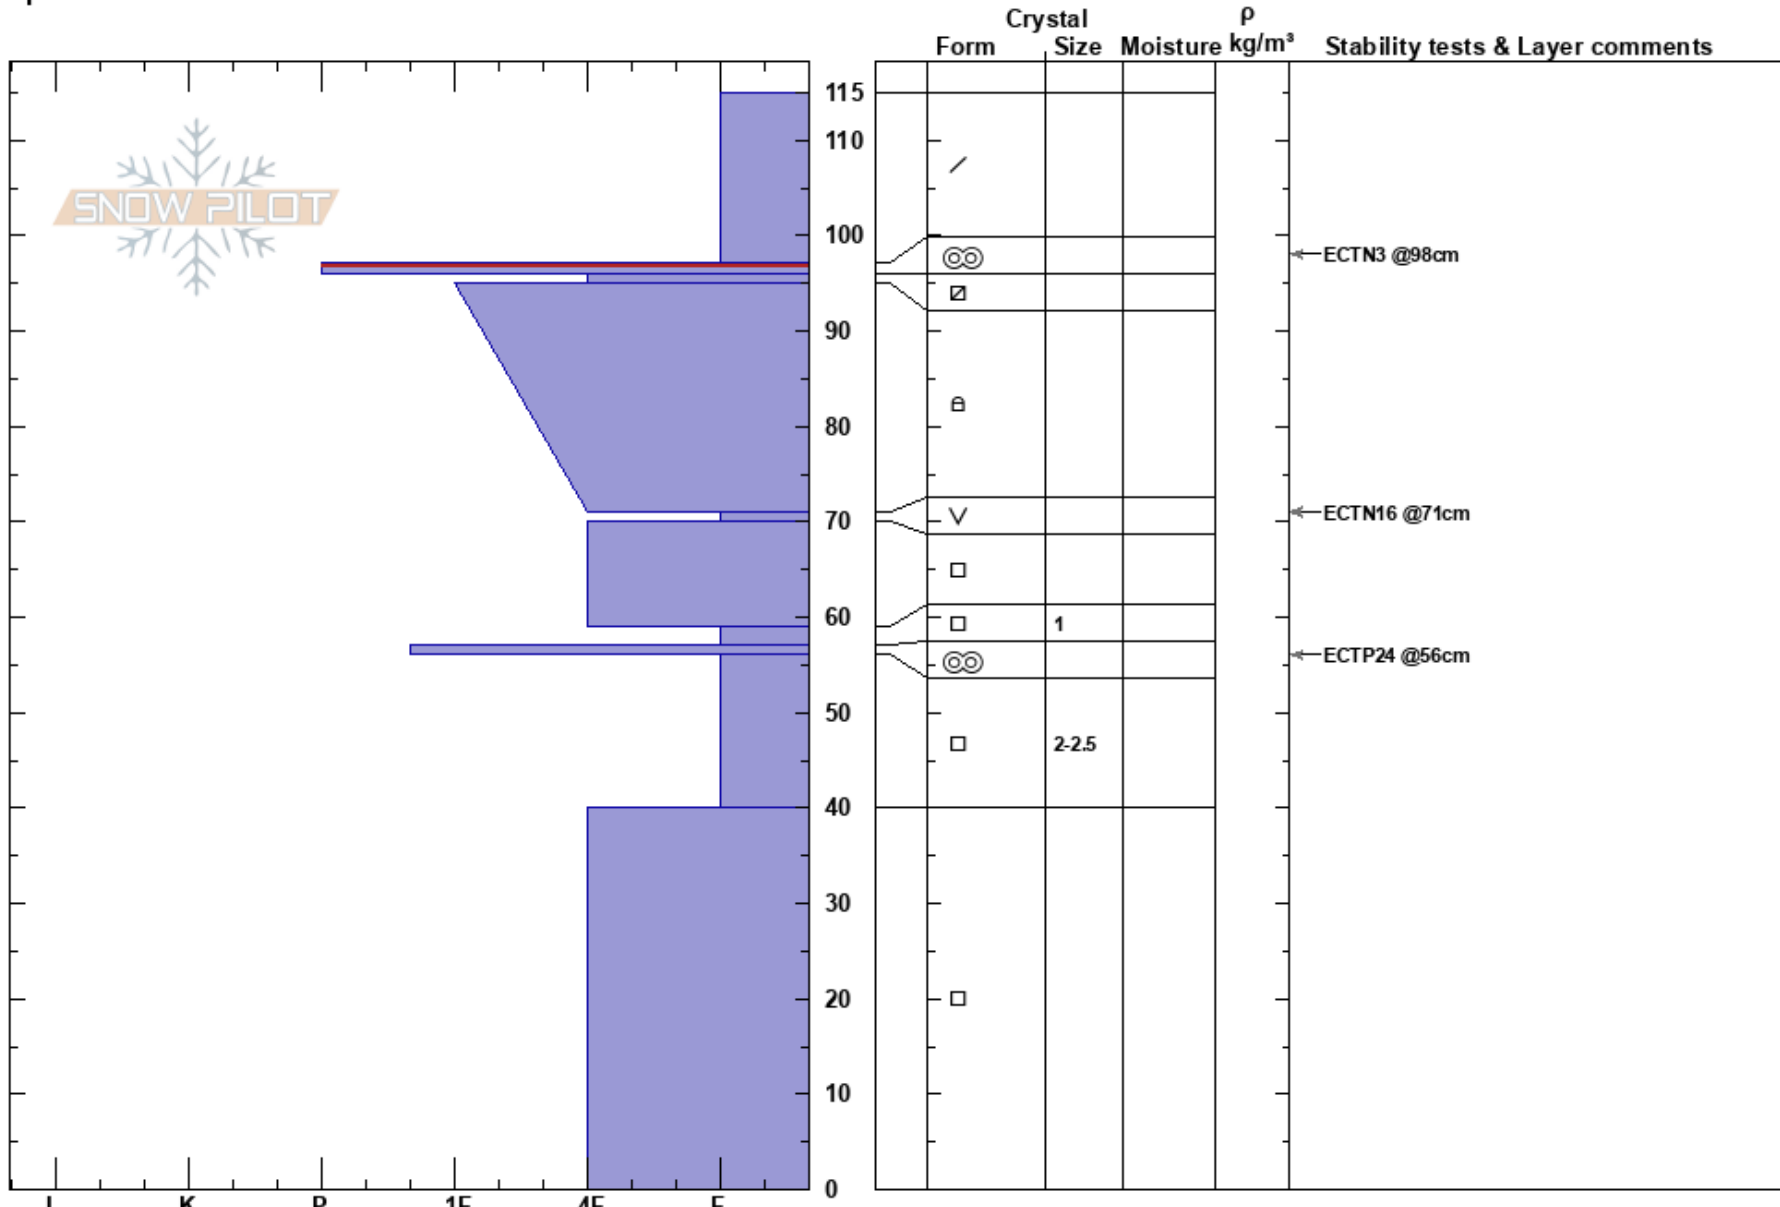

Lil Tucks
 Teton Range
 WY
 Elevation: 9950 ft
 Aspect: NE
 Specifics:

Alex Drinkard
 12/07/2023 - 12:30am
 Co-ord: 43.50724N, -110.94861W
 Slope Angle: 24°
 Wind Loading: no

Stability:
 Air Temperature:
 Sky Cover: OVC
 Precipitation:
 Wind: W Moderate

HS: 115
 Layer Notes:
 97-96cm: Problematic layer

Notes: Snowpit dug in the same location 3 days ago did not experience propagation on the post Thanksgiving drought facets @ 56cm