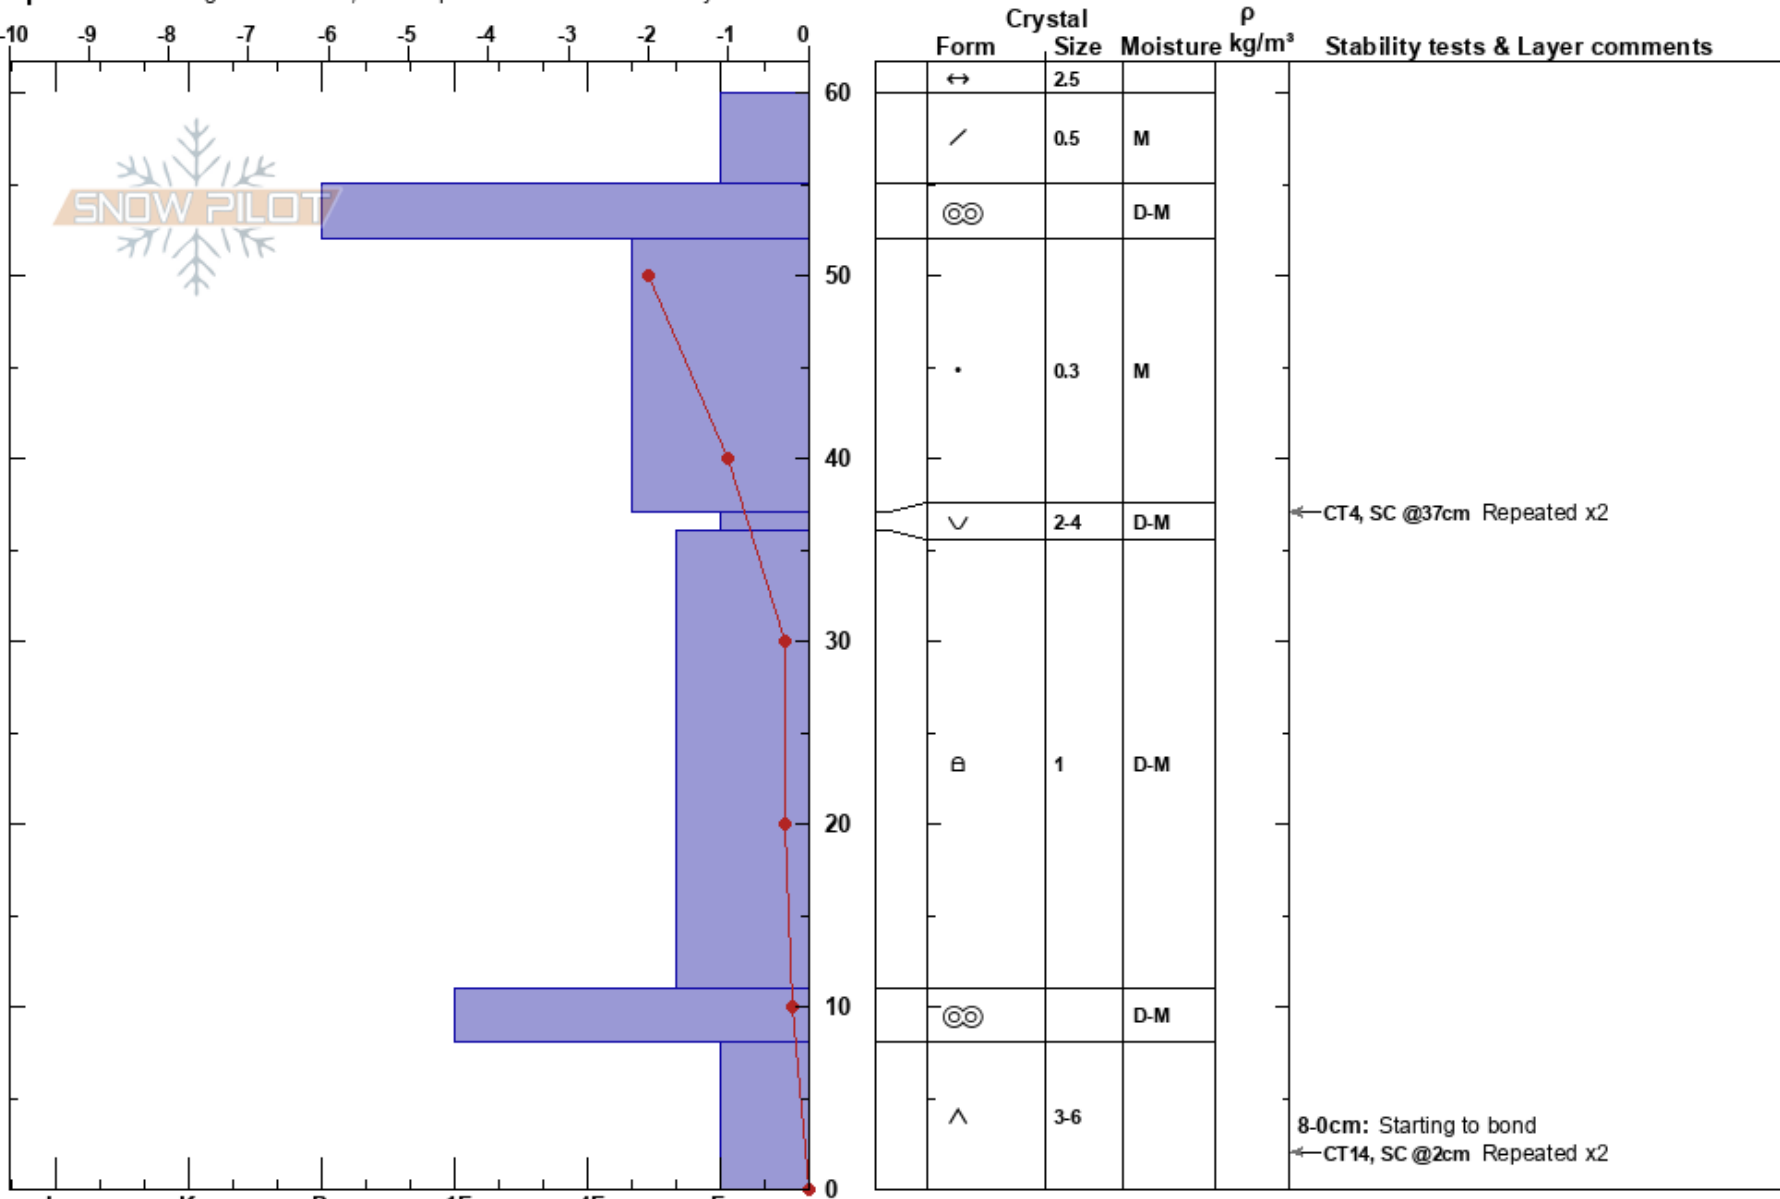

SSMR Soccer Ball
 Monashee
 BC
 Elevation: 1877 m
 Aspect: SE

Olivier Fecteau
 07/12/2023 - 13:40
 Co-ord: 50.36921N, -119.06437E
 Slope Angle: 0°
 Wind Loading:

Stability: **HS:60**
 Air Temperature: -3.8°C **PF: 45**
 Sky Cover: BKN **PS: 5**
 Precipitation: NO
 Wind: Calm

37-36cm: Problematic layer
 8-0cm: Starting to bond

Specifics: Pit dug in a Ski Area; Pit is representative of backcountry

Notes: Summit below the large weather radar. Sheltered glades, no slope, rocky ground.