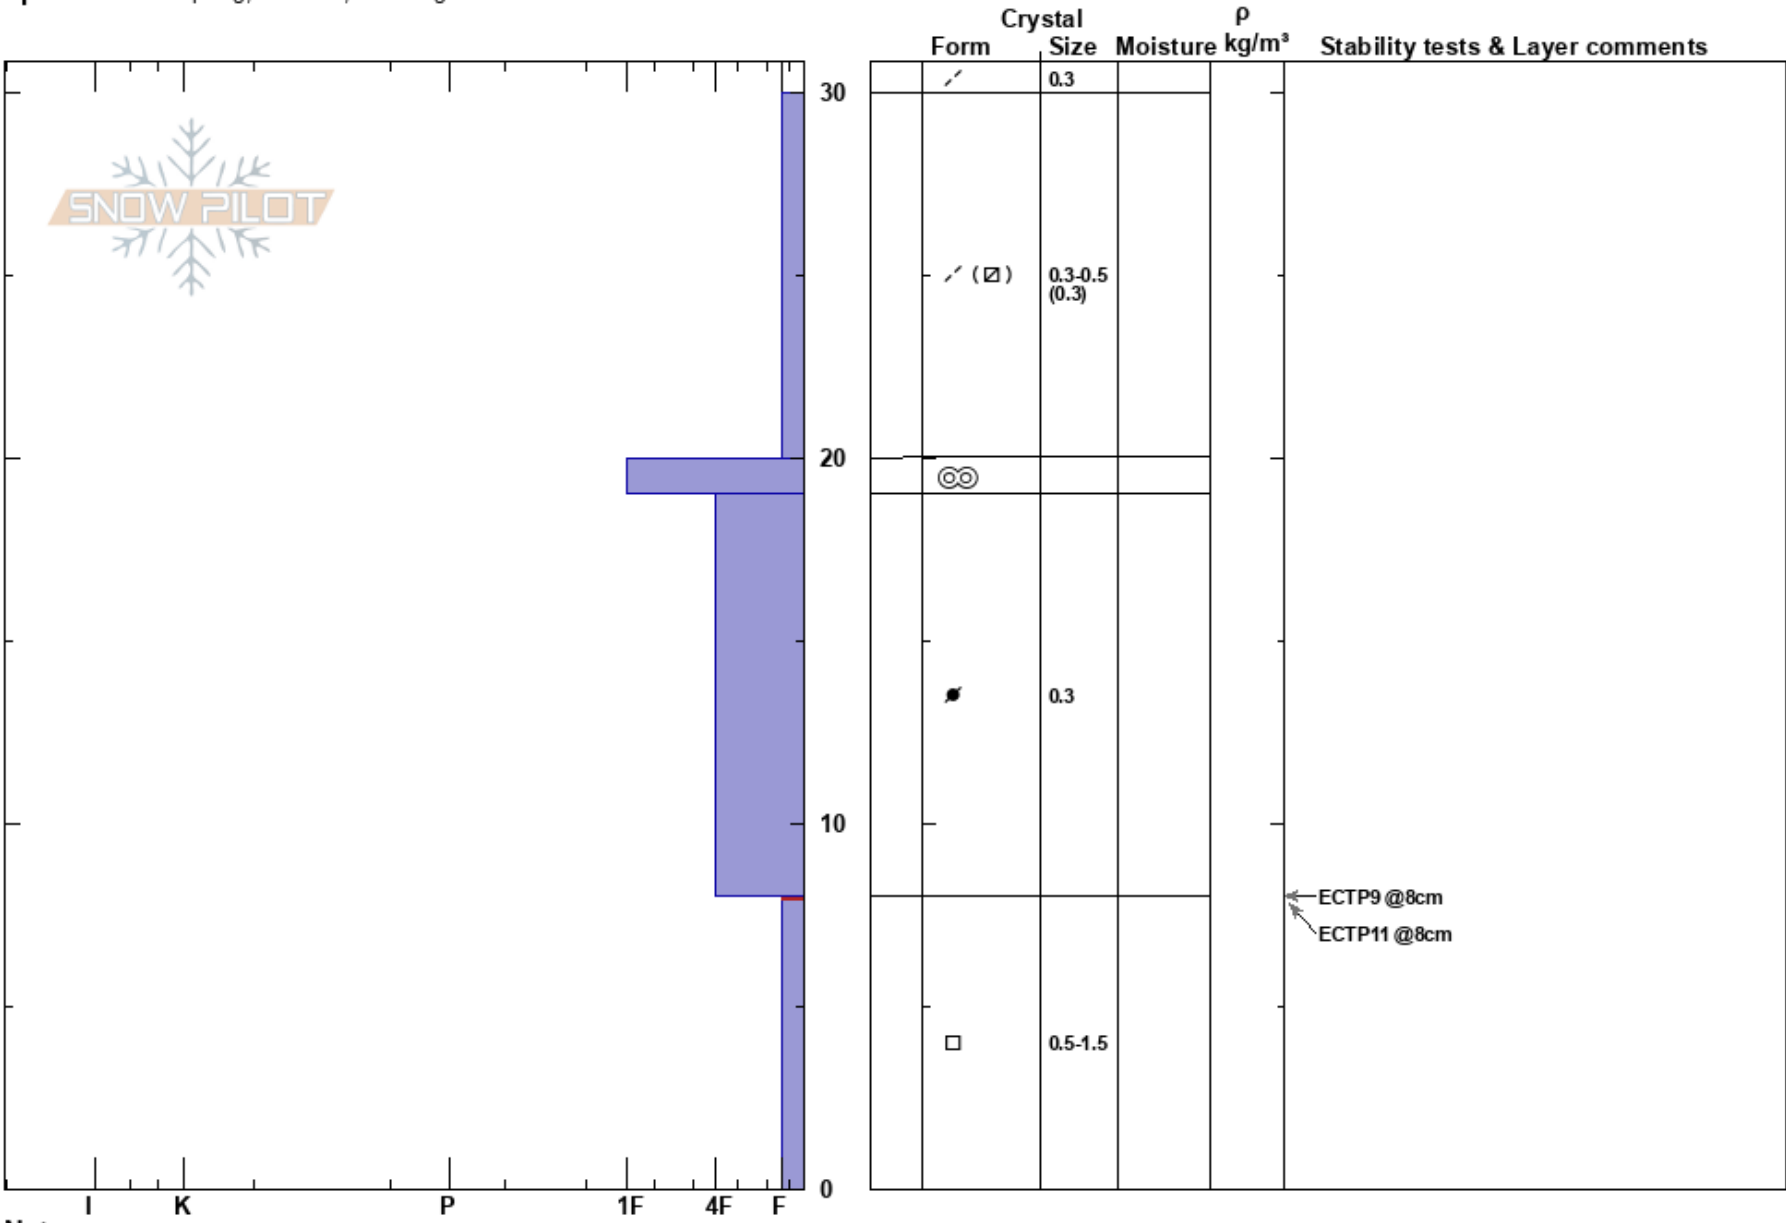

Watrous NTL E
 Front Range
 CO
 Elevation: 11500 ft
 Aspect: E
 Specifics: Collapsing, localized; Cracking

Austin DiVesta
 12/07/2023 - 12:00pm
 Co-ord: 39.71611N, -105.84575W
 Slope Angle: 25°
 Wind Loading: no

Stability: Poor
 Air Temperature:
 Sky Cover: SCT
 Precipitation: NO
 Wind: NW Moderate

HS: 30
 PF: 30
 PS: 15
 8-0cm: Problematic layer

Notes: