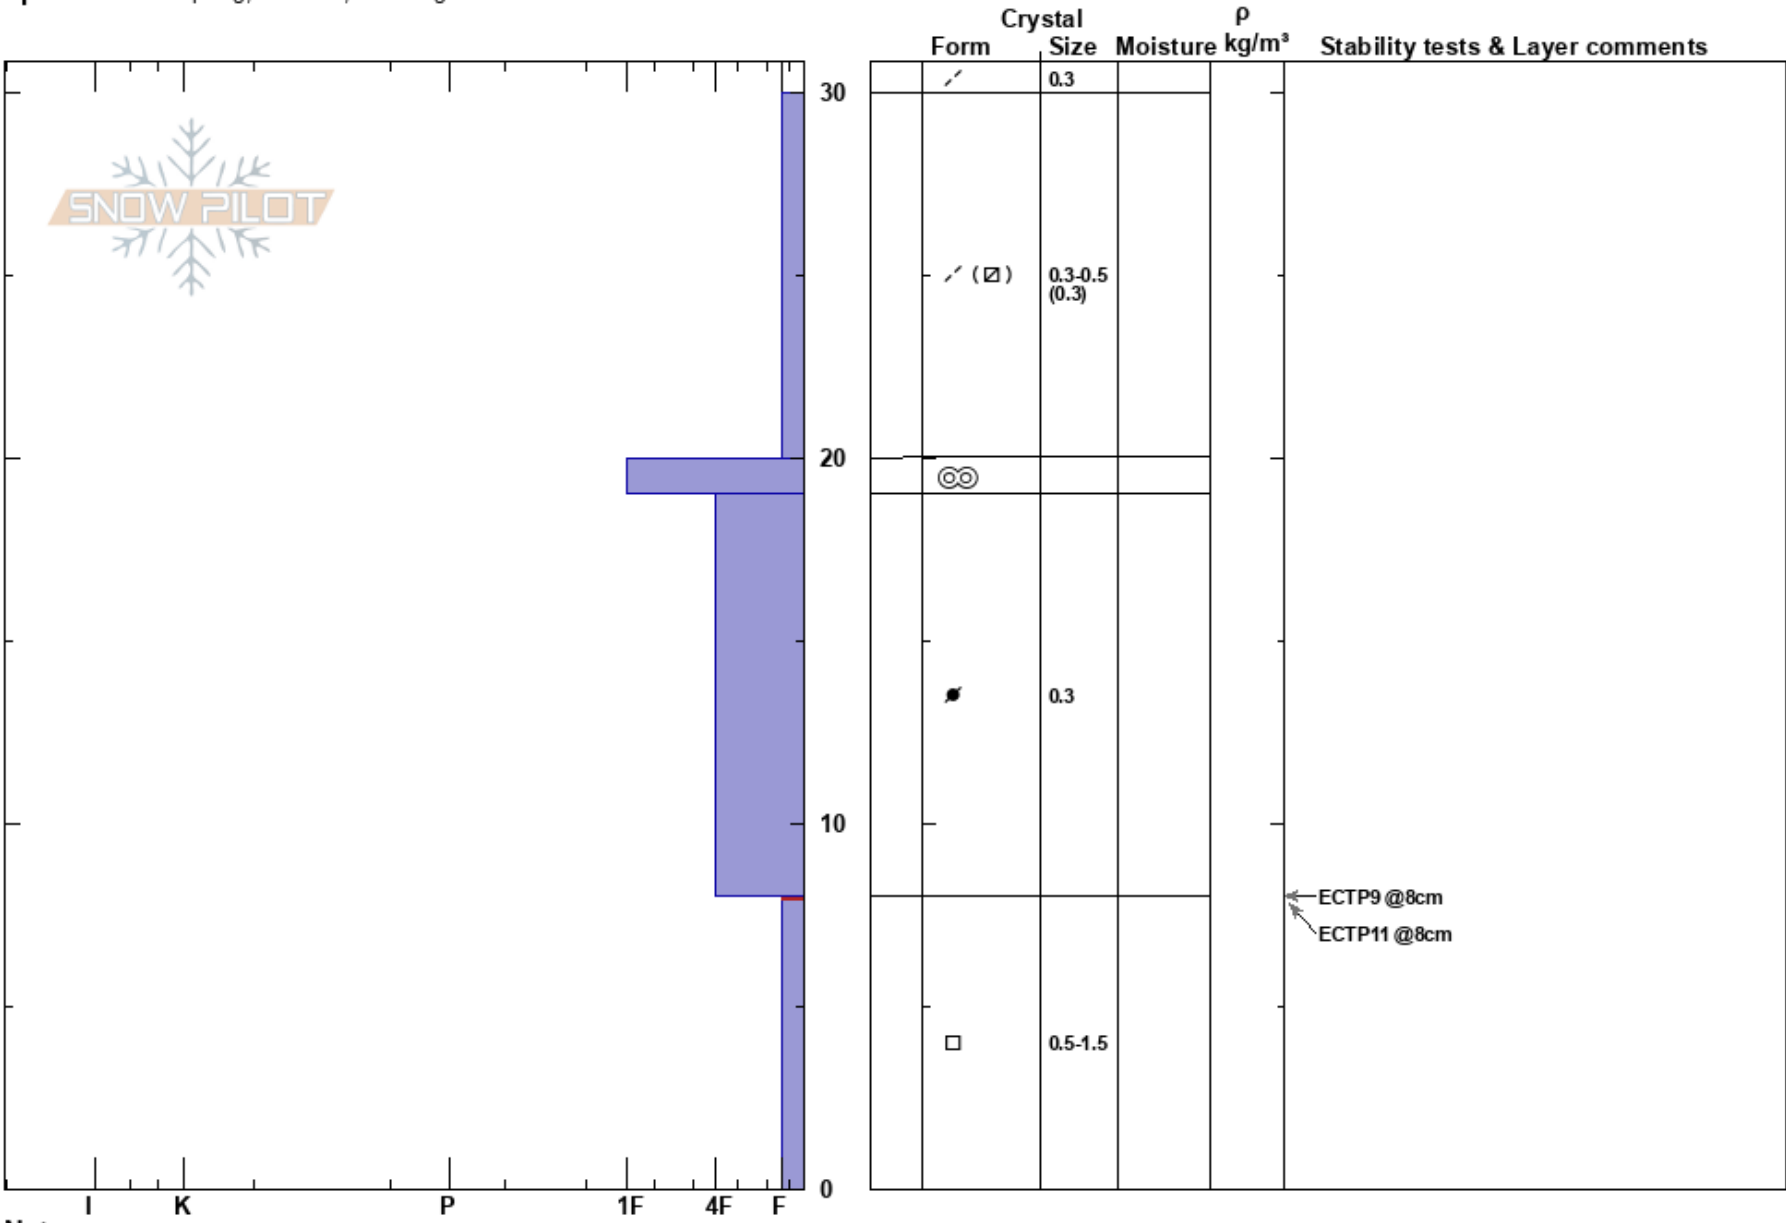

Watrous NTL E  
 Front Range  
 CO  
 Elevation: 11500 ft  
 Aspect: E  
 Specifics: Collapsing, localized; Cracking

Austin DiVesta  
 12/07/2023 - 12:00pm  
 Co-ord: 39.71611N, -105.84575W  
 Slope Angle: 25°  
 Wind Loading: no

Stability: Poor  
 Air Temperature:  
 Sky Cover: SCT  
 Precipitation: NO  
 Wind: NW Moderate

HS: 30  
 PF: 30  
 PS: 15  
 8-0cm: Problematic layer

Notes: