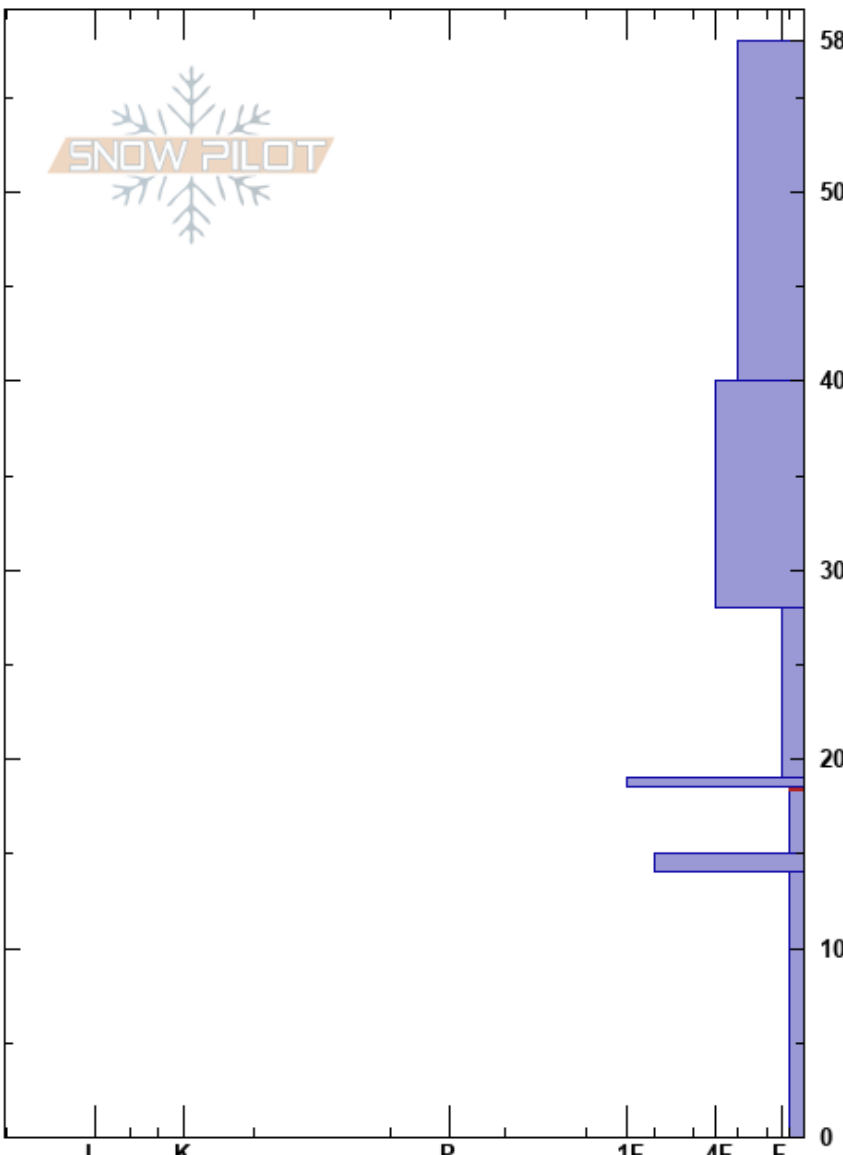

Williams Peak
 Sunlight
 CO
 Elevation: 9931 ft
 Aspect: 35°
 Specifics:

Dylan Craaybeek
 12/06/2023 - 12:00pm
 Co-ord: 13S 295938E 4362783N
 Slope Angle: 16°
 Wind Loading:

Stability:
 Air Temperature:
 Sky Cover: CLR
 Precipitation: NO
 Wind: Calm

HS: 58
 PF: 45
 PS: 25
 Layer Notes:
 19-18.5cm: MFcr(FC)
 18.5-15cm: Problematic layer
 15-14cm: MFcr(DH)

Crystal Form	Crystal Size	Moisture	ρ kg/m ³	Stability tests & Layer comments
∇	6		144.23	
⌘ (/)	0.1 (1)	D		
/ (□)	1 (0.5)	D	200	
□	1	D	213.23	
⊙ (□)	1	D		← ECTP11 @18cm ← PST15/100 (End) @18cm 19-18.5cm: MFcr(FC) 15-14cm: MFcr(DH)
^	3-5	D		
⊙ (^)	2	D		
^	3	D		

Notes: Pit dug at Whumpf trigger location