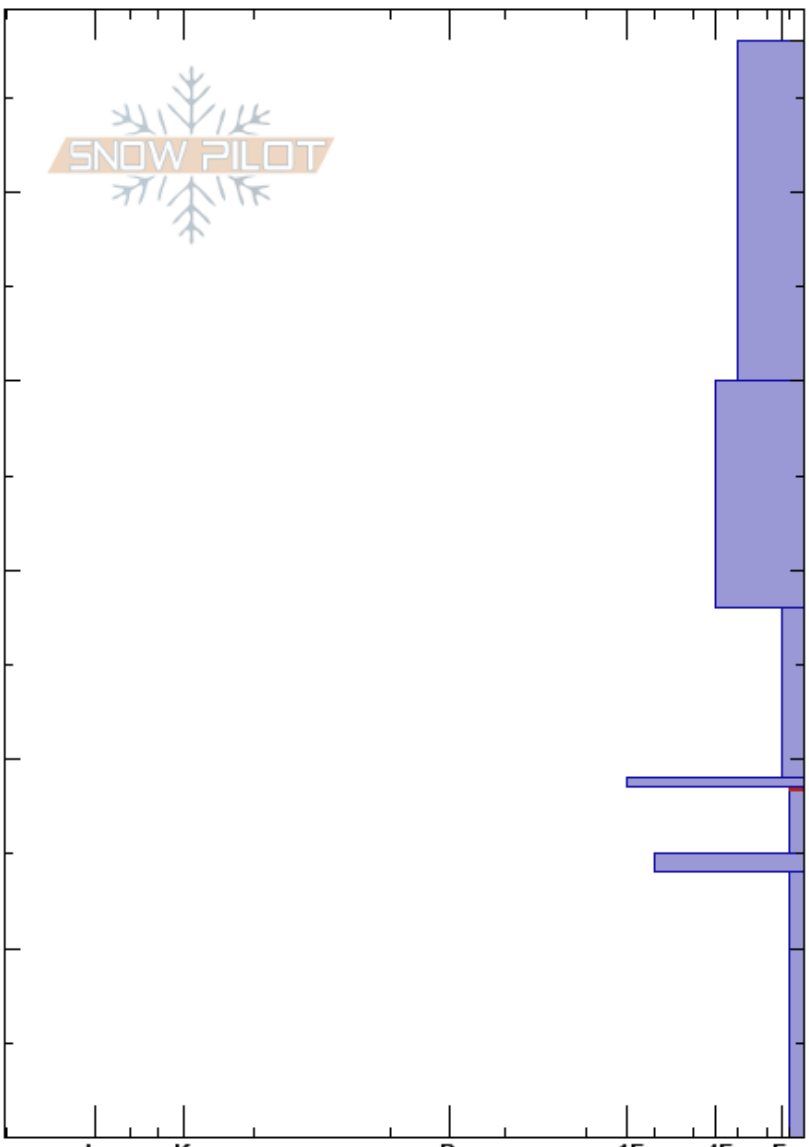

Williams Peak
 Sunlight
 CO
 Elevation: 9931 ft
 Aspect: 35°
 Specifics:

Dylan Craaybeek
 12/06/2023 - 12:00pm
 Co-ord: 13S 295938E 4362783N
 Slope Angle: 16°
 Wind Loading:

Stability:
 Air Temperature:
 Sky Cover: CLR
 Precipitation: NO
 Wind: Calm

HS: 58
 PF: 45
 PS: 25
 Layer Notes:
 19-18.5cm: MFcr(FC)
 18.5-15cm: Problematic layer
 15-14cm: MFcr(DH)

Crystal Form	Crystal Size	Moisture	ρ kg/m ³	Stability tests & Layer comments
∇	6		144.23	
⌘ (/)	0.1 (1)	D		
/ (□)	1 (0.5)	D	200	
□	1	D	213.23	
⊙ (□)	1	D		← ECTP11 @18cm ← PST15/100 (End) @18cm 19-18.5cm: MFcr(FC) 15-14cm: MFcr(DH)
^	3-5	D		
⊙ (^)	2	D		
^	3	D		

Notes: Pit dug at Whumpf trigger location