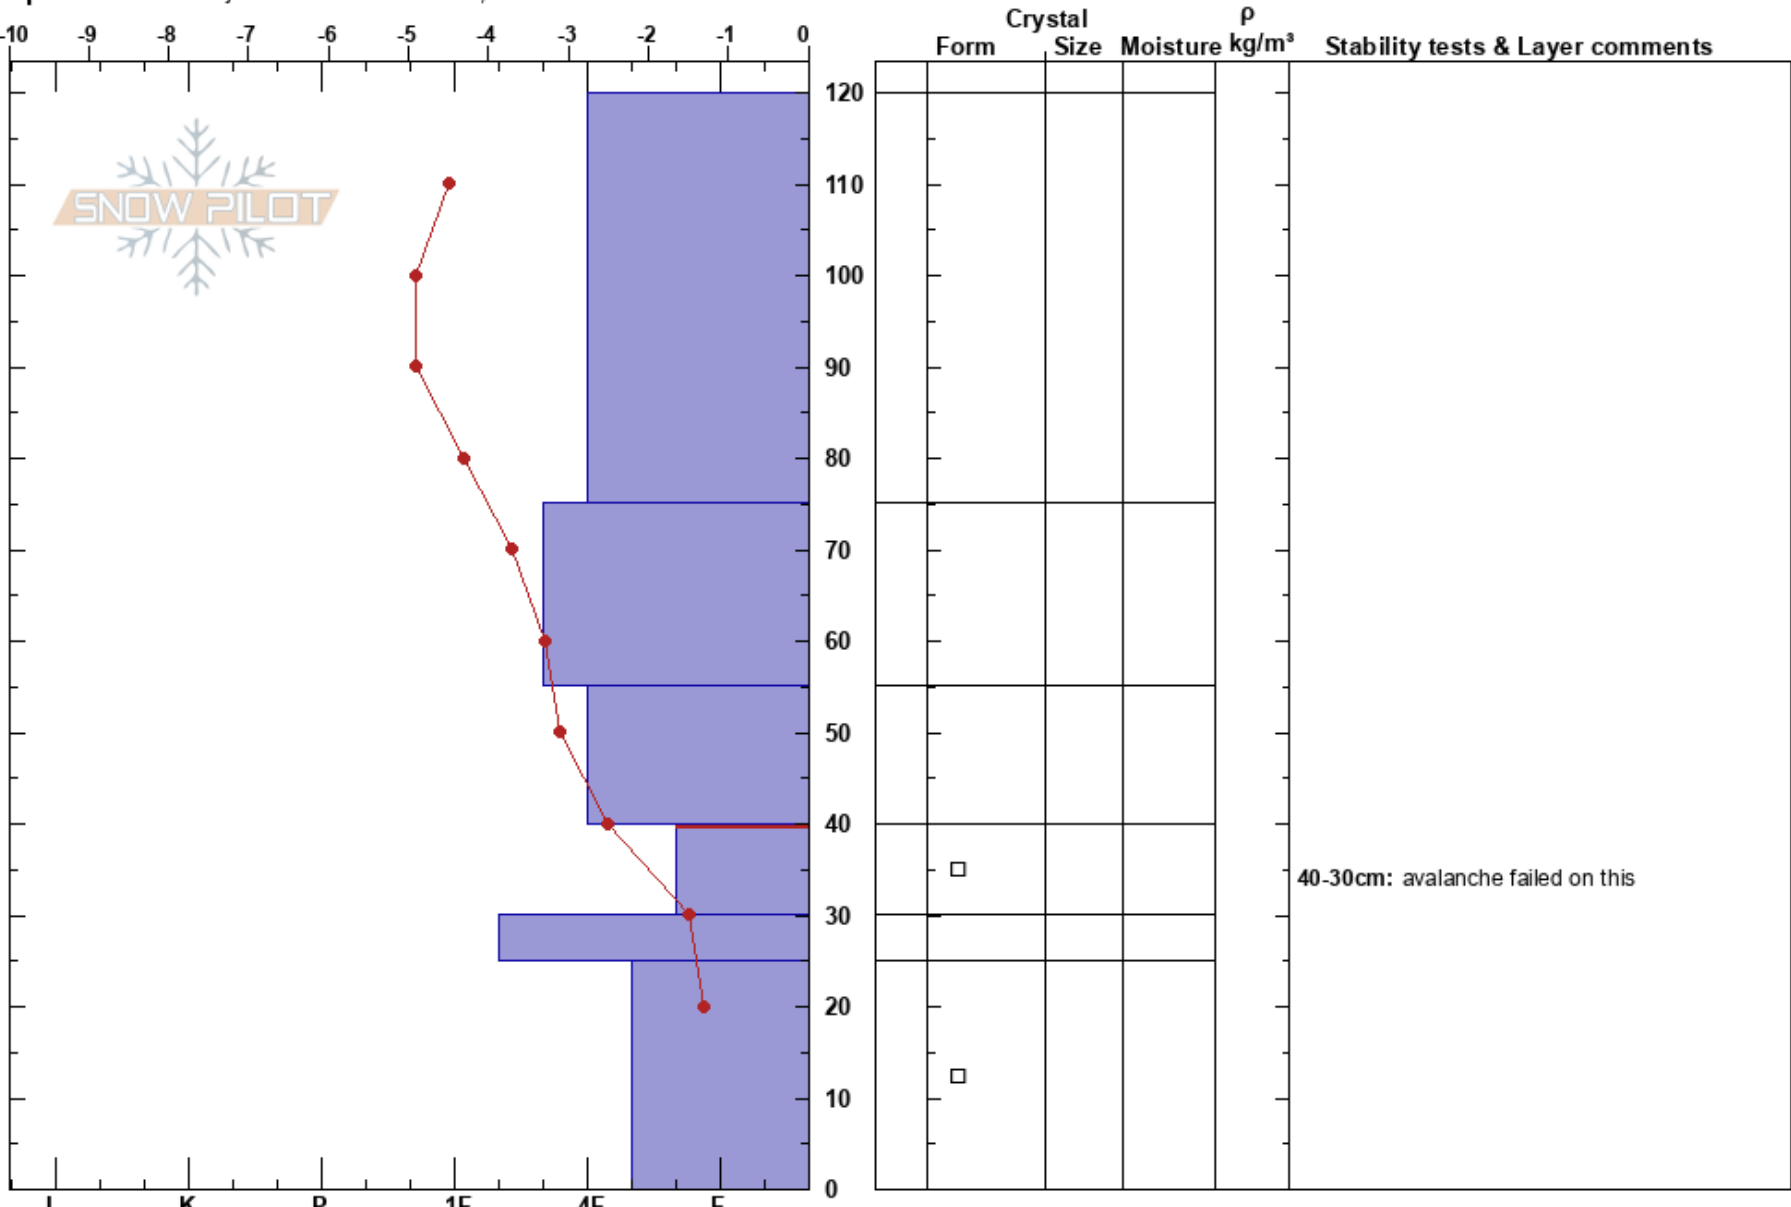

W.MillerBowl Avalanche toby weed
 Bear River Range 12/06/2023 - 3:30pm
 UT
Elevation: 8600 ft
Aspect: NE
Specifics: Pit is adjacent to avalanche: flank;

Stability:
Air Temperature: 4°C
Sky Cover: BKN
Precipitation: NO
Wind: Calm
HS: 120
PF: 35
PS: 5
 40-30cm: avalanche failed on this
 40-30cm: Problematic layer