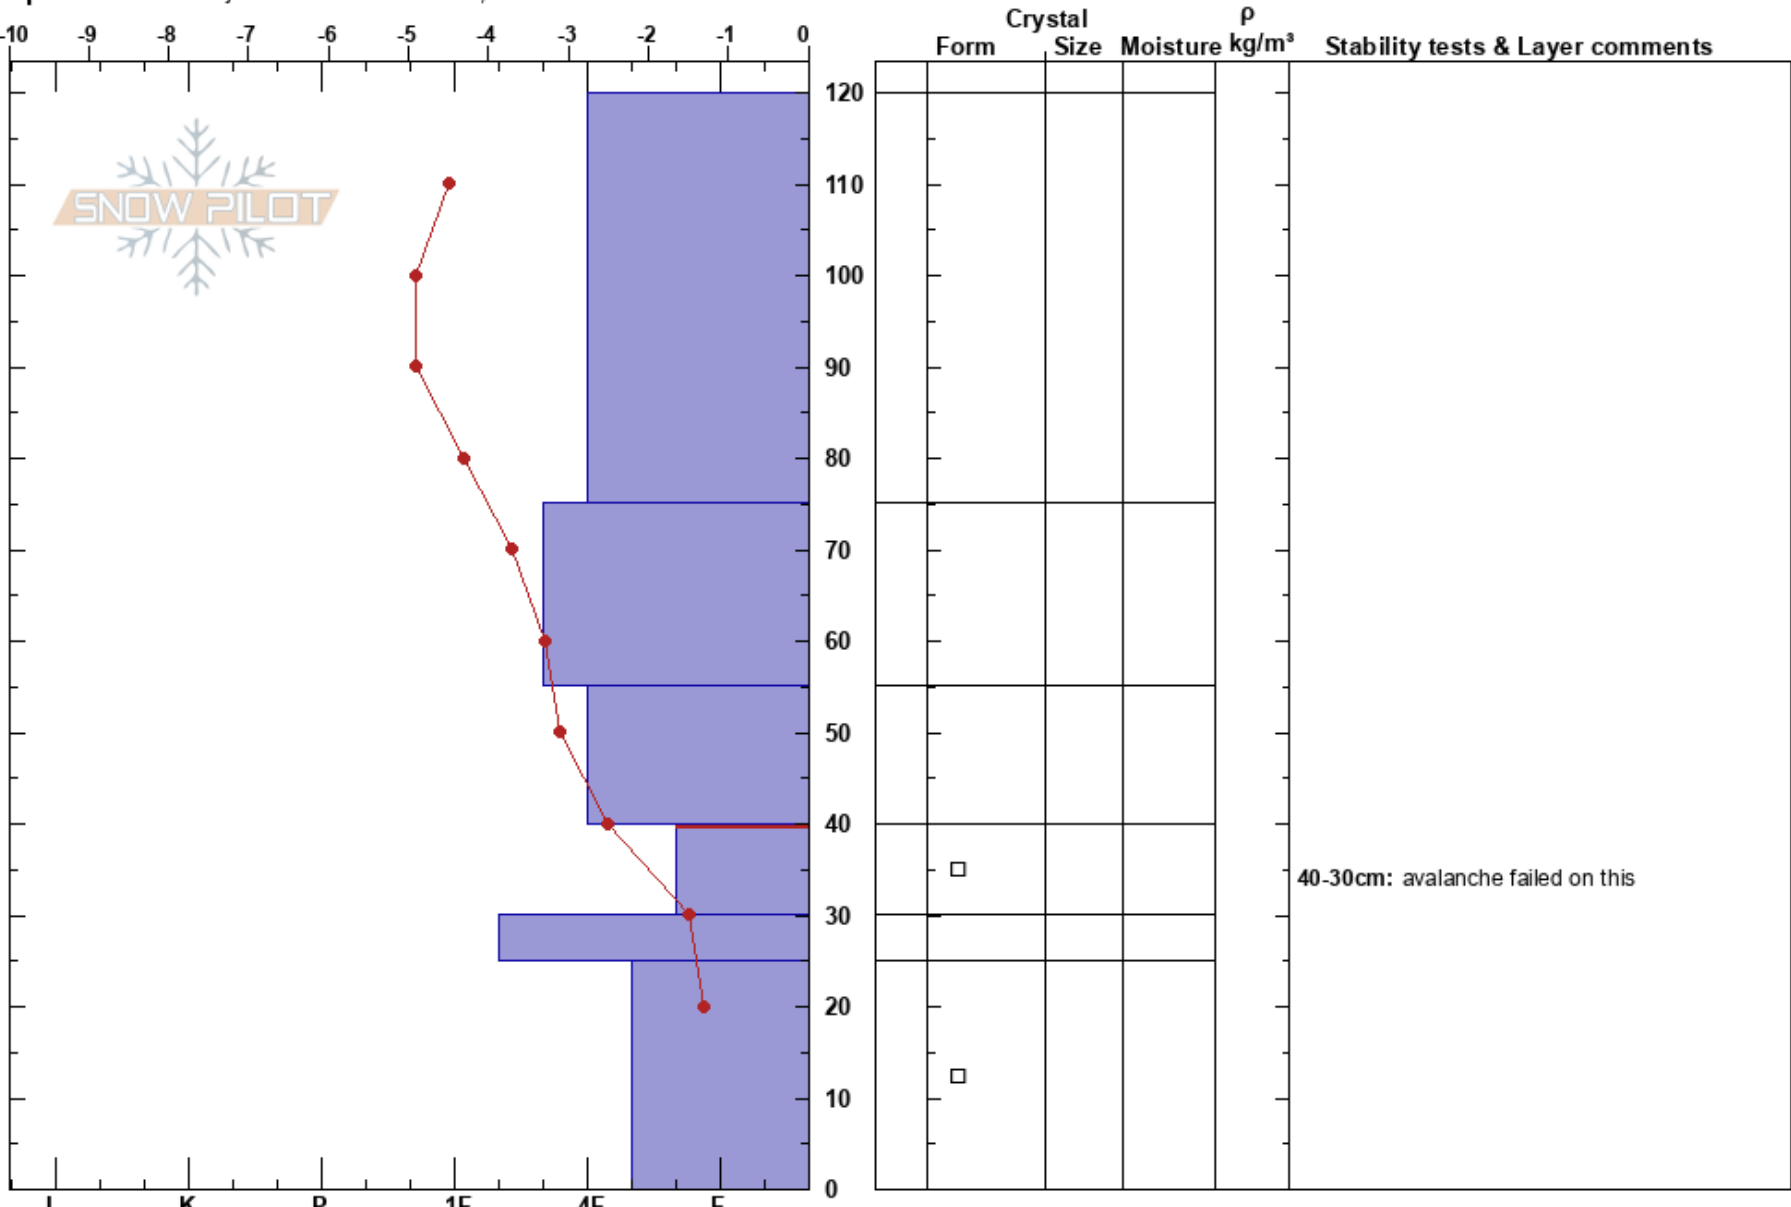

W.MillerBowl Avalanche toby weed  
 Bear River Range 12/06/2023 - 3:30pm  
 UT  
**Elevation:** 8600 ft  
**Aspect:** NE  
**Specifics:** Pit is adjacent to avalanche: flank;

**Stability:**  
**Air Temperature:** 4°C  
**Sky Cover:** BKN  
**Precipitation:** NO  
**Wind:** Calm  
**HS:** 120  
**PF:** 35  
**PS:** 5  
 40-30cm: avalanche failed on this  
 40-30cm: Problematic layer