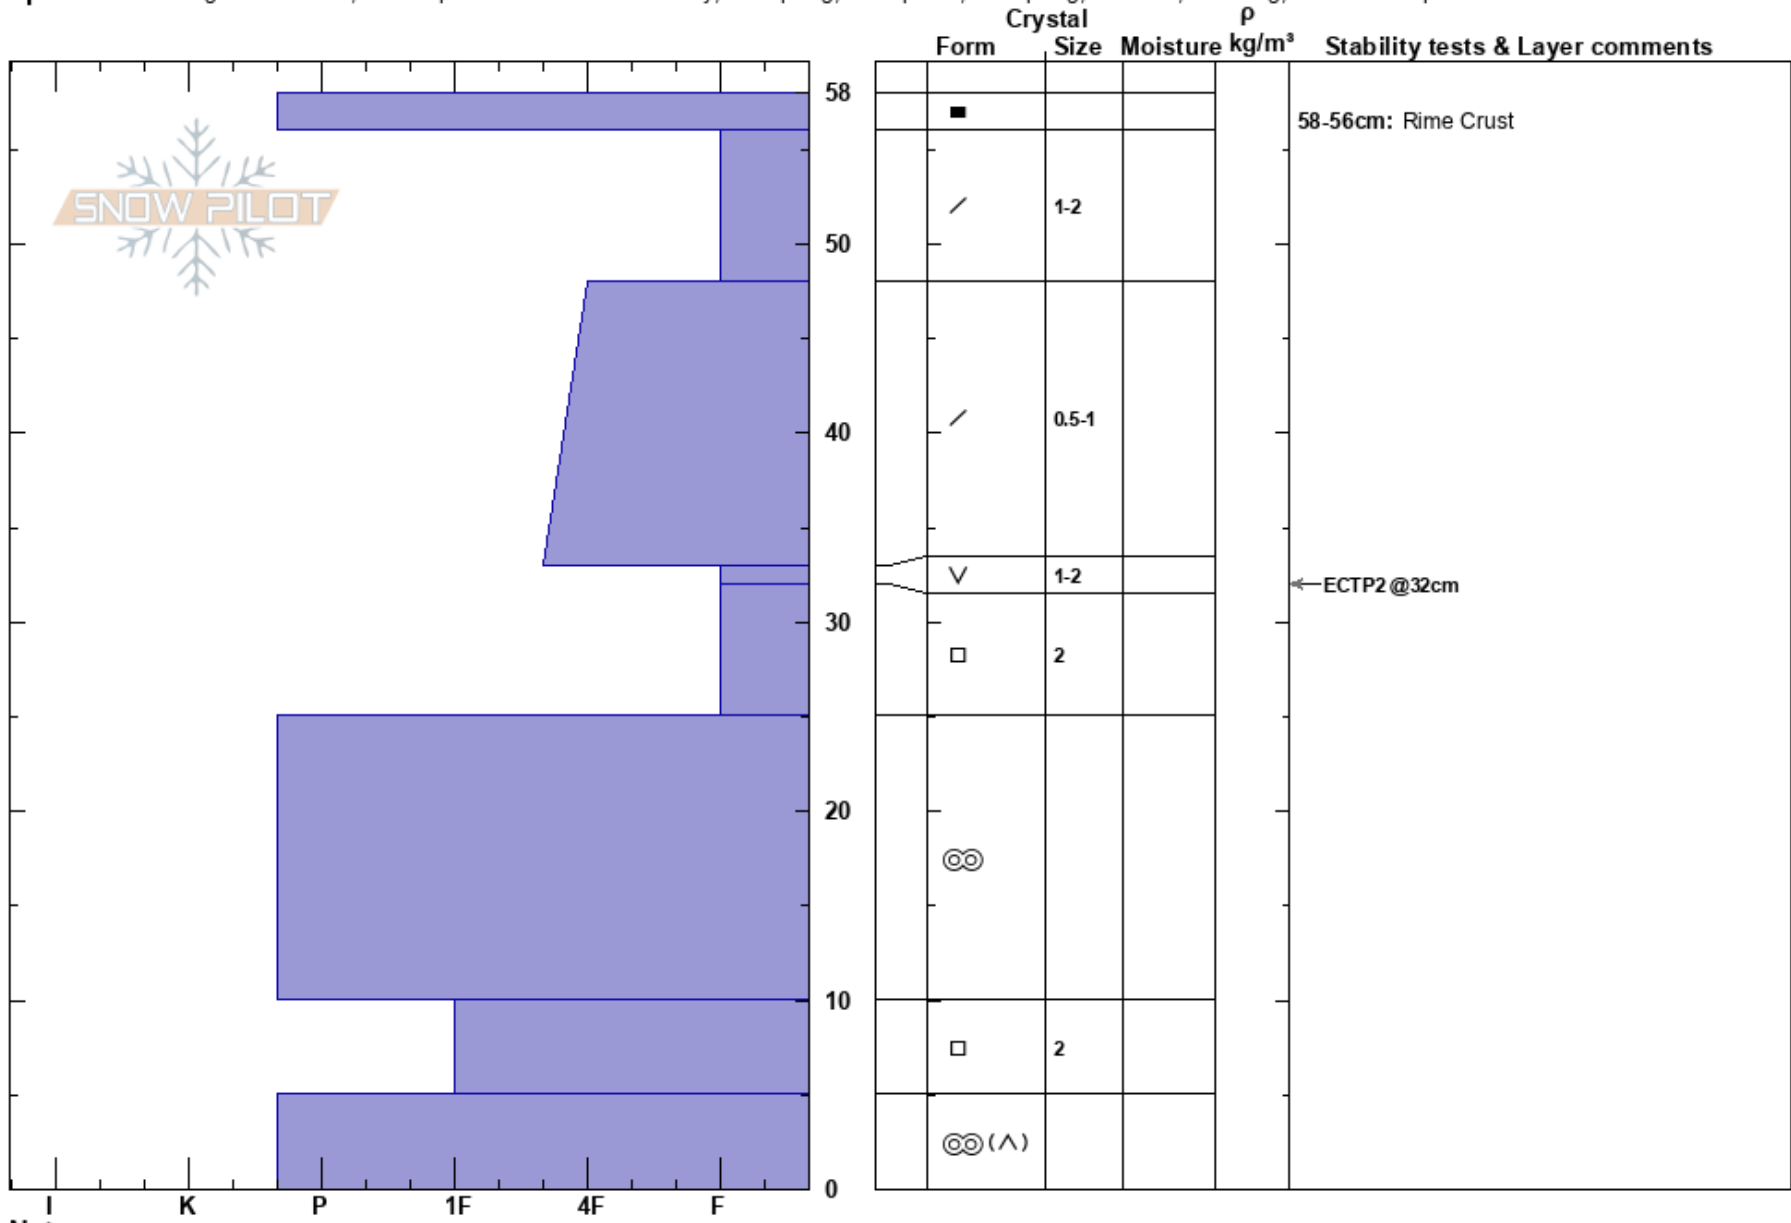

Snakepit - Left  
 Teton Range  
 WY  
 Elevation: 2670 m  
 Aspect: SW

Daniel Nagy  
 12/06/2023 - 9:50am  
 Co-ord: 43.76936N, -110.93650W  
 Slope Angle: 33°  
 Wind Loading: no

Stability: Poor  
 Air Temperature: 5°C  
 Sky Cover: FEW  
 Precipitation: NO  
 Wind: SW Light Breeze

HS: 58  
 Layer Notes:  
 58-56cm: Rime Crust  
 33-32cm: Problematic layer

Specifics: Pit dug in a Ski Area; Pit is representative of backcountry; Collapsing, widespread; Collapsing, localized; Cracking; We skied slope