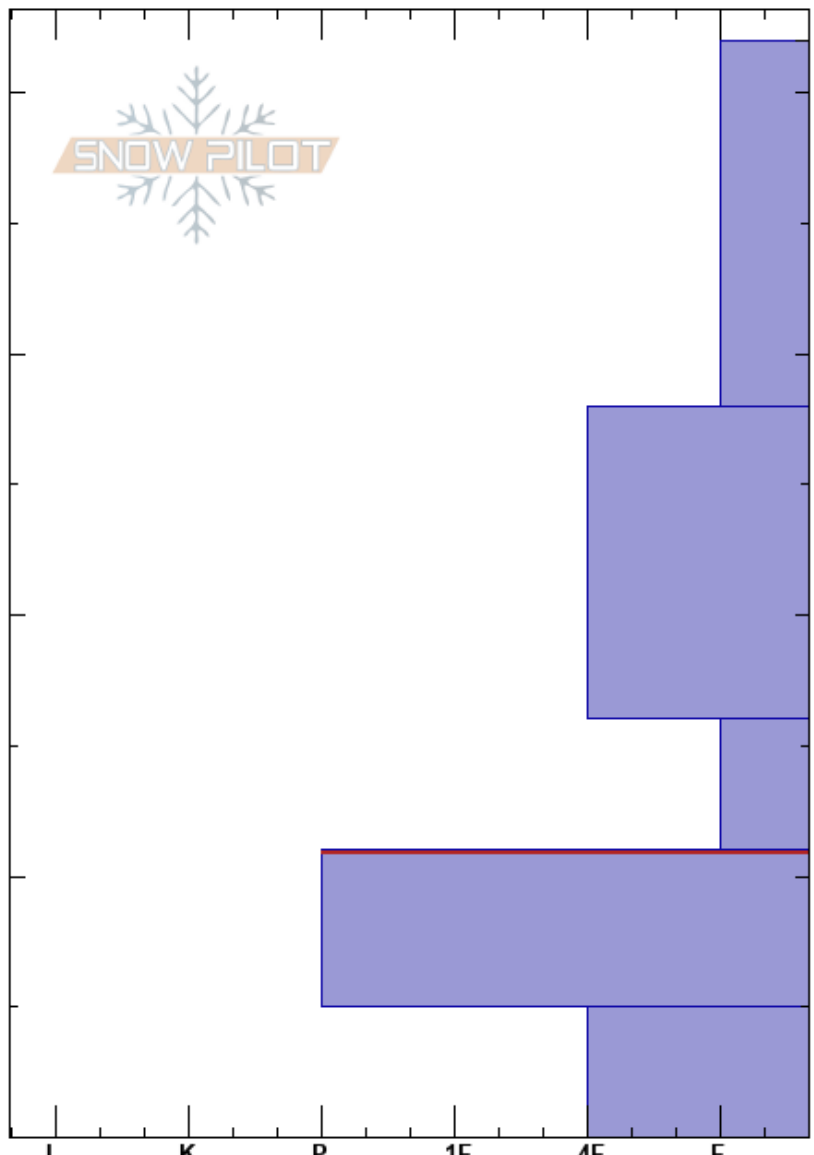

Porphyry Park 2
 Sawatch
 CO
Elevation: 10820 ft
Aspect: NW

Will Barrett
 12/06/2023 - 1:00pm
Co-ord: 38.48735N, -106.33893W
Slope Angle: 24°
Wind Loading: no

Stability: Very Poor **HS:** 42
Air Temperature: 4°C
Sky Cover: CLR
Precipitation: NO
Wind: Calm
Layer Notes:
 11-5cm: Problematic layer

Specifics: Collapsing, widespread; Cracking; Recent avalanche activity on similar slopes

Crystal Form	Crystal Size	Moisture	ρ kg/m ³	Stability tests & Layer comments
∇	20			
/	1			
/	1			
/	1-1.5			
□	1.5			← ECTP4 @ 11cm
^	2			