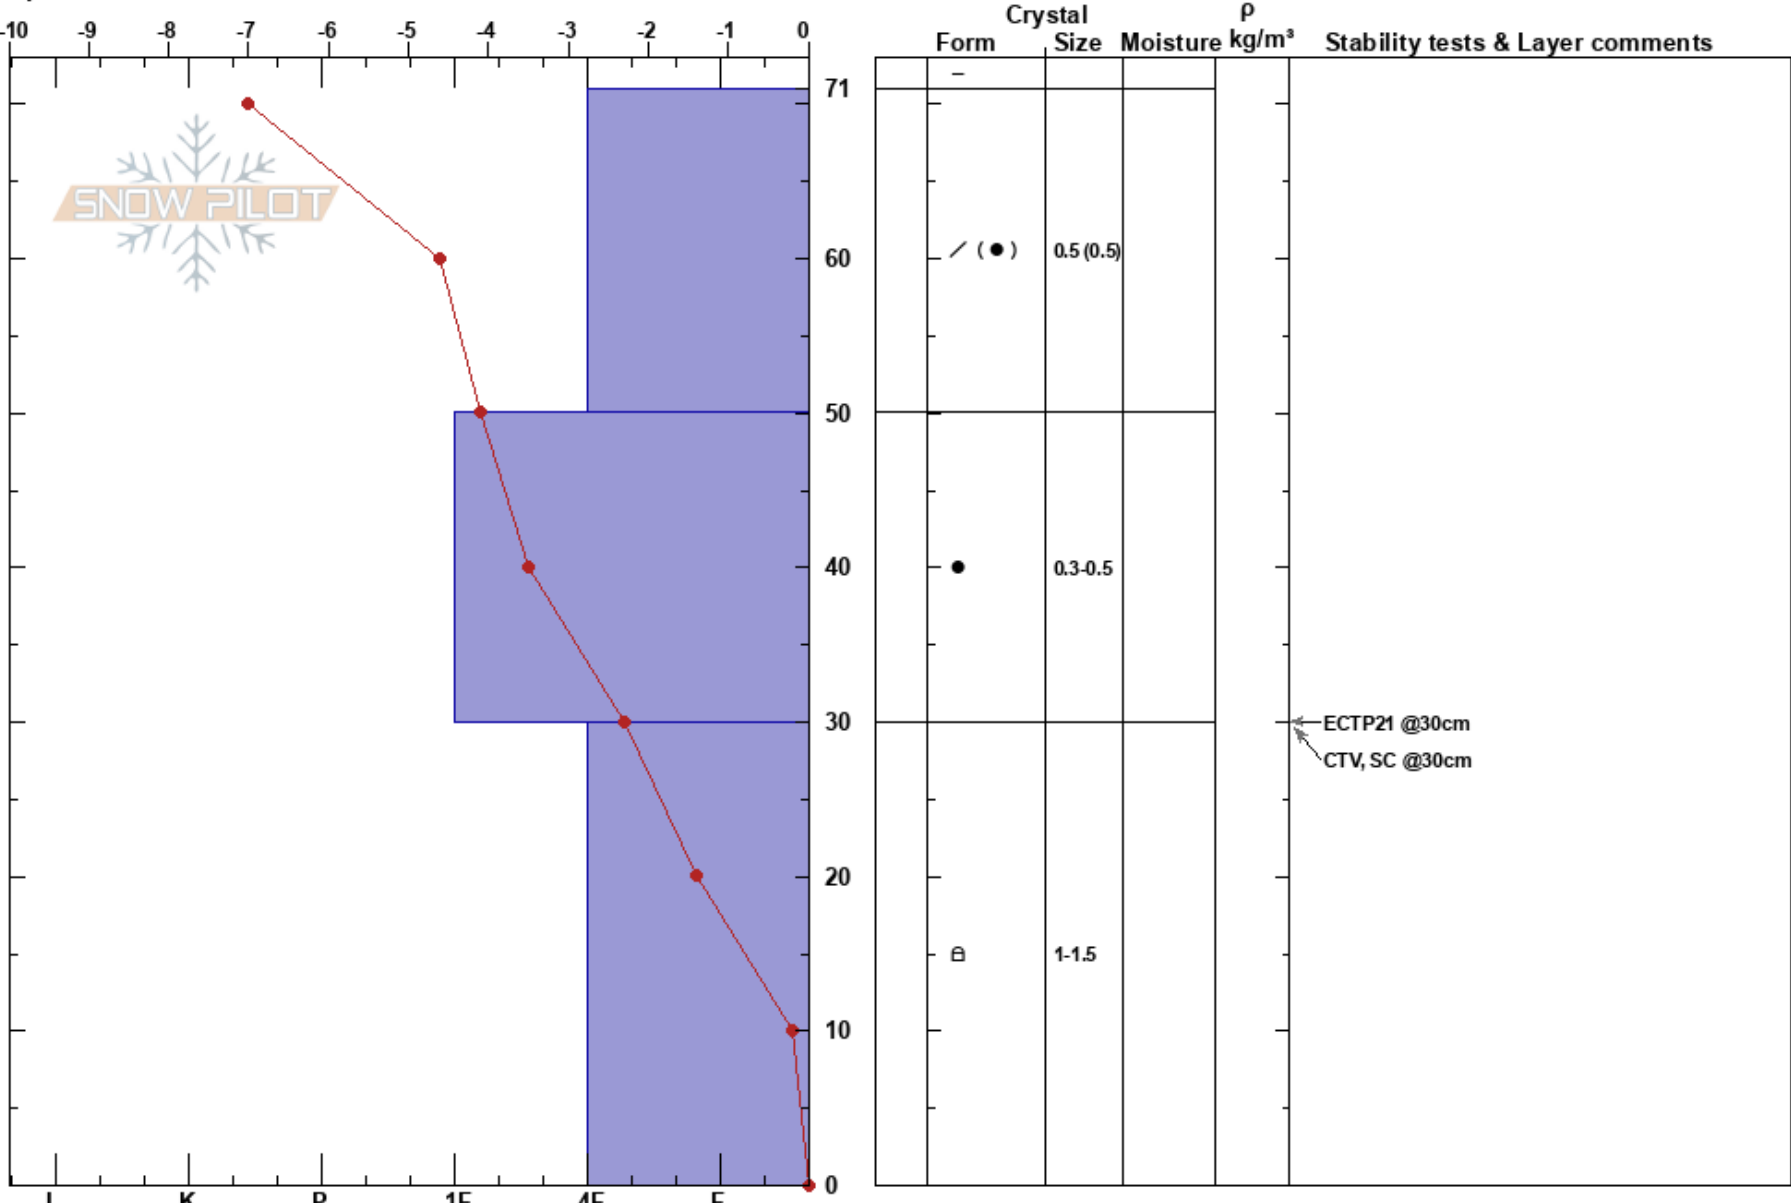

Milk Run Triangle
 Central Wasatch
 UT
 Elevation: 9713 ft
 Aspect: E

Kyle Donnelly
 12/06/2023 - 2:00pm
 Co-ord: 40.60846N, -111.60472W
 Slope Angle: 32°
 Wind Loading: no

Stability: **HS:71**
 Air Temperature: 3.5°C **PF: 70** 30-0cm: Problematic layer
 Sky Cover: FEW **PS: 35**
 Precipitation: NO
 Wind: SE Light Breeze

Specifics: Pit dug in a Ski Area

Notes: Pit dug by Kelly Gray and Yannick Montgomery. 0-30 layer facets are rounding; bonding observed with fewer individual crystals. Rain crust not present in this pit; rain crust was present on diamond lane (same elevation).