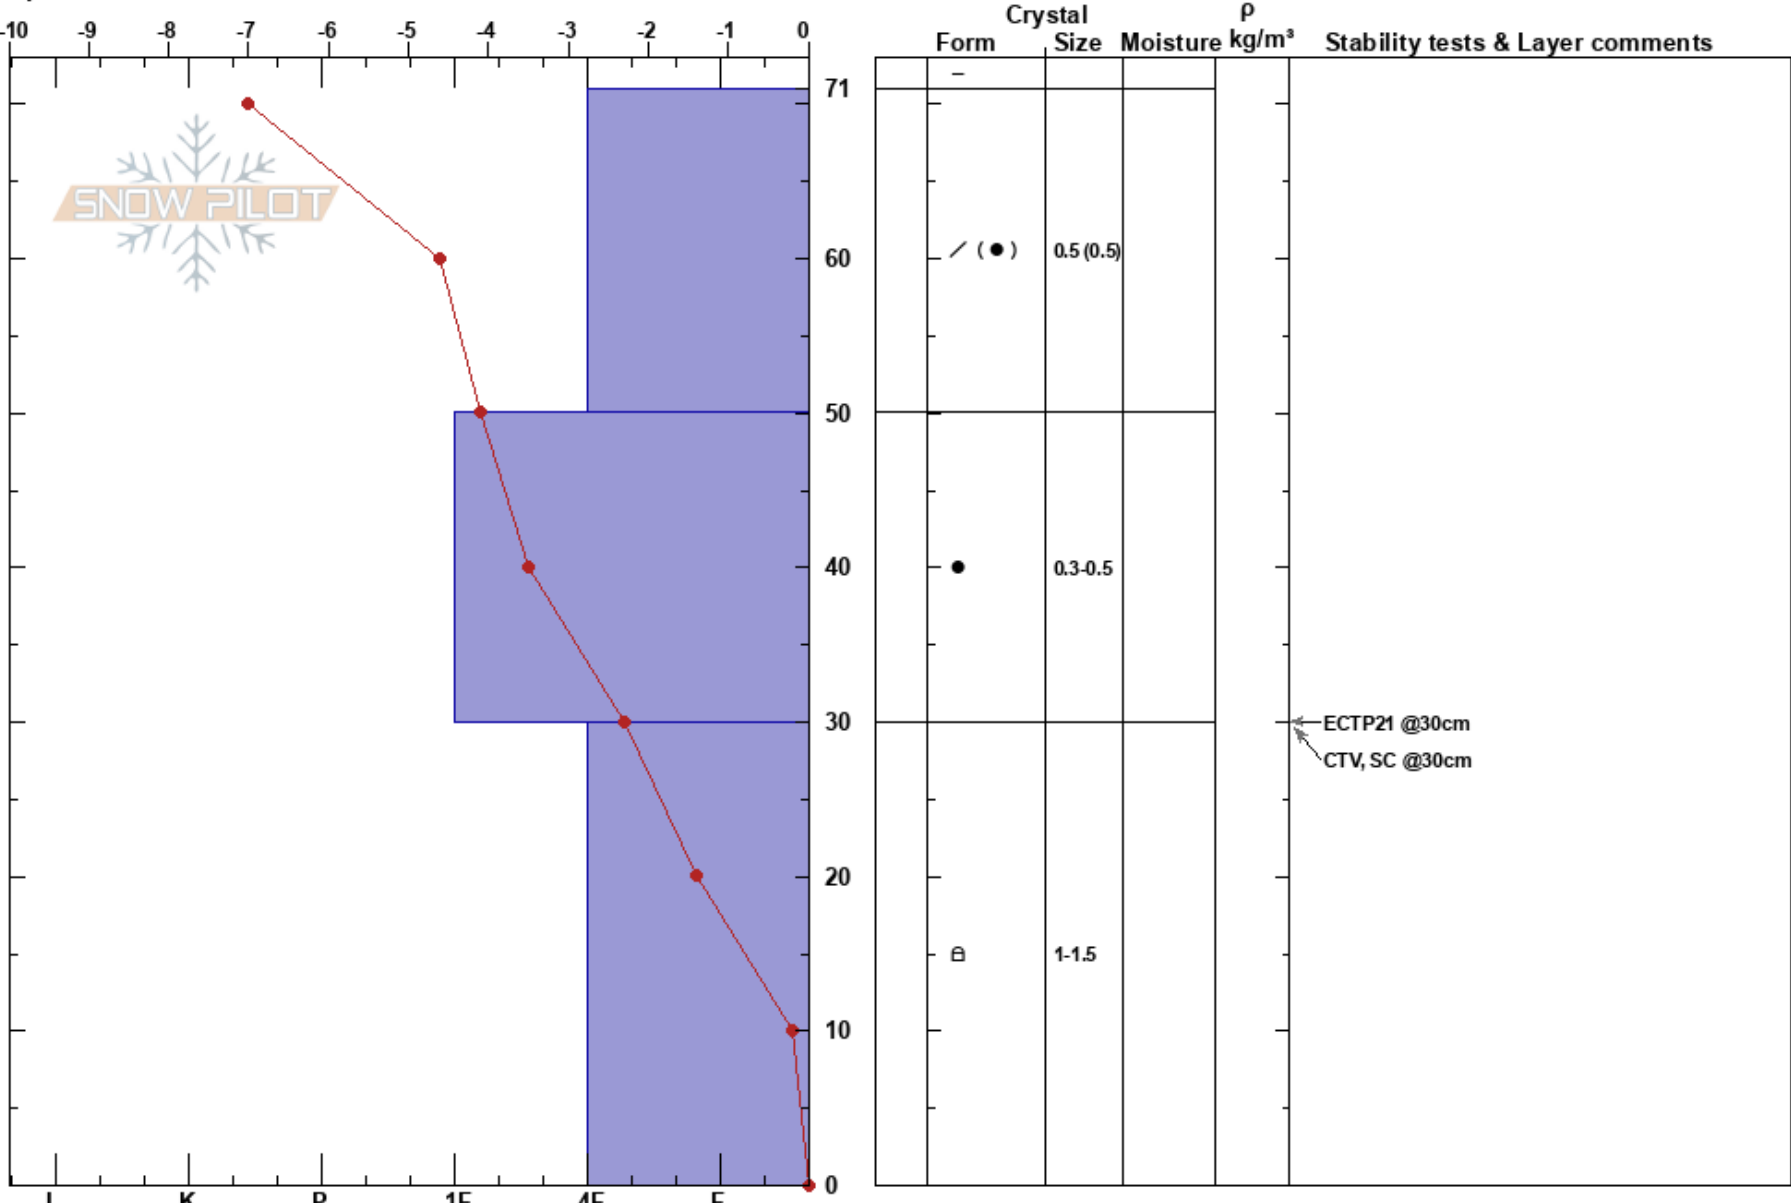

Milk Run Triangle  
 Central Wasatch  
 UT  
 Elevation: 9713 ft  
 Aspect: E

Kyle Donnelly  
 12/06/2023 - 2:00pm  
 Co-ord: 40.60846N, -111.60472W  
 Slope Angle: 32°  
 Wind Loading: no

Stability: **HS:71**  
 Air Temperature: 3.5°C **PF: 70** 30-0cm: Problematic layer  
 Sky Cover: FEW **PS: 35**  
 Precipitation: NO  
 Wind: SE Light Breeze

Specifics: Pit dug in a Ski Area

**Notes:** Pit dug by Kelly Gray and Yannick Montgomery. 0-30 layer facets are rounding; bonding observed with fewer individual crystals. Rain crust not present in this pit; rain crust was present on diamond lane (same elevation).