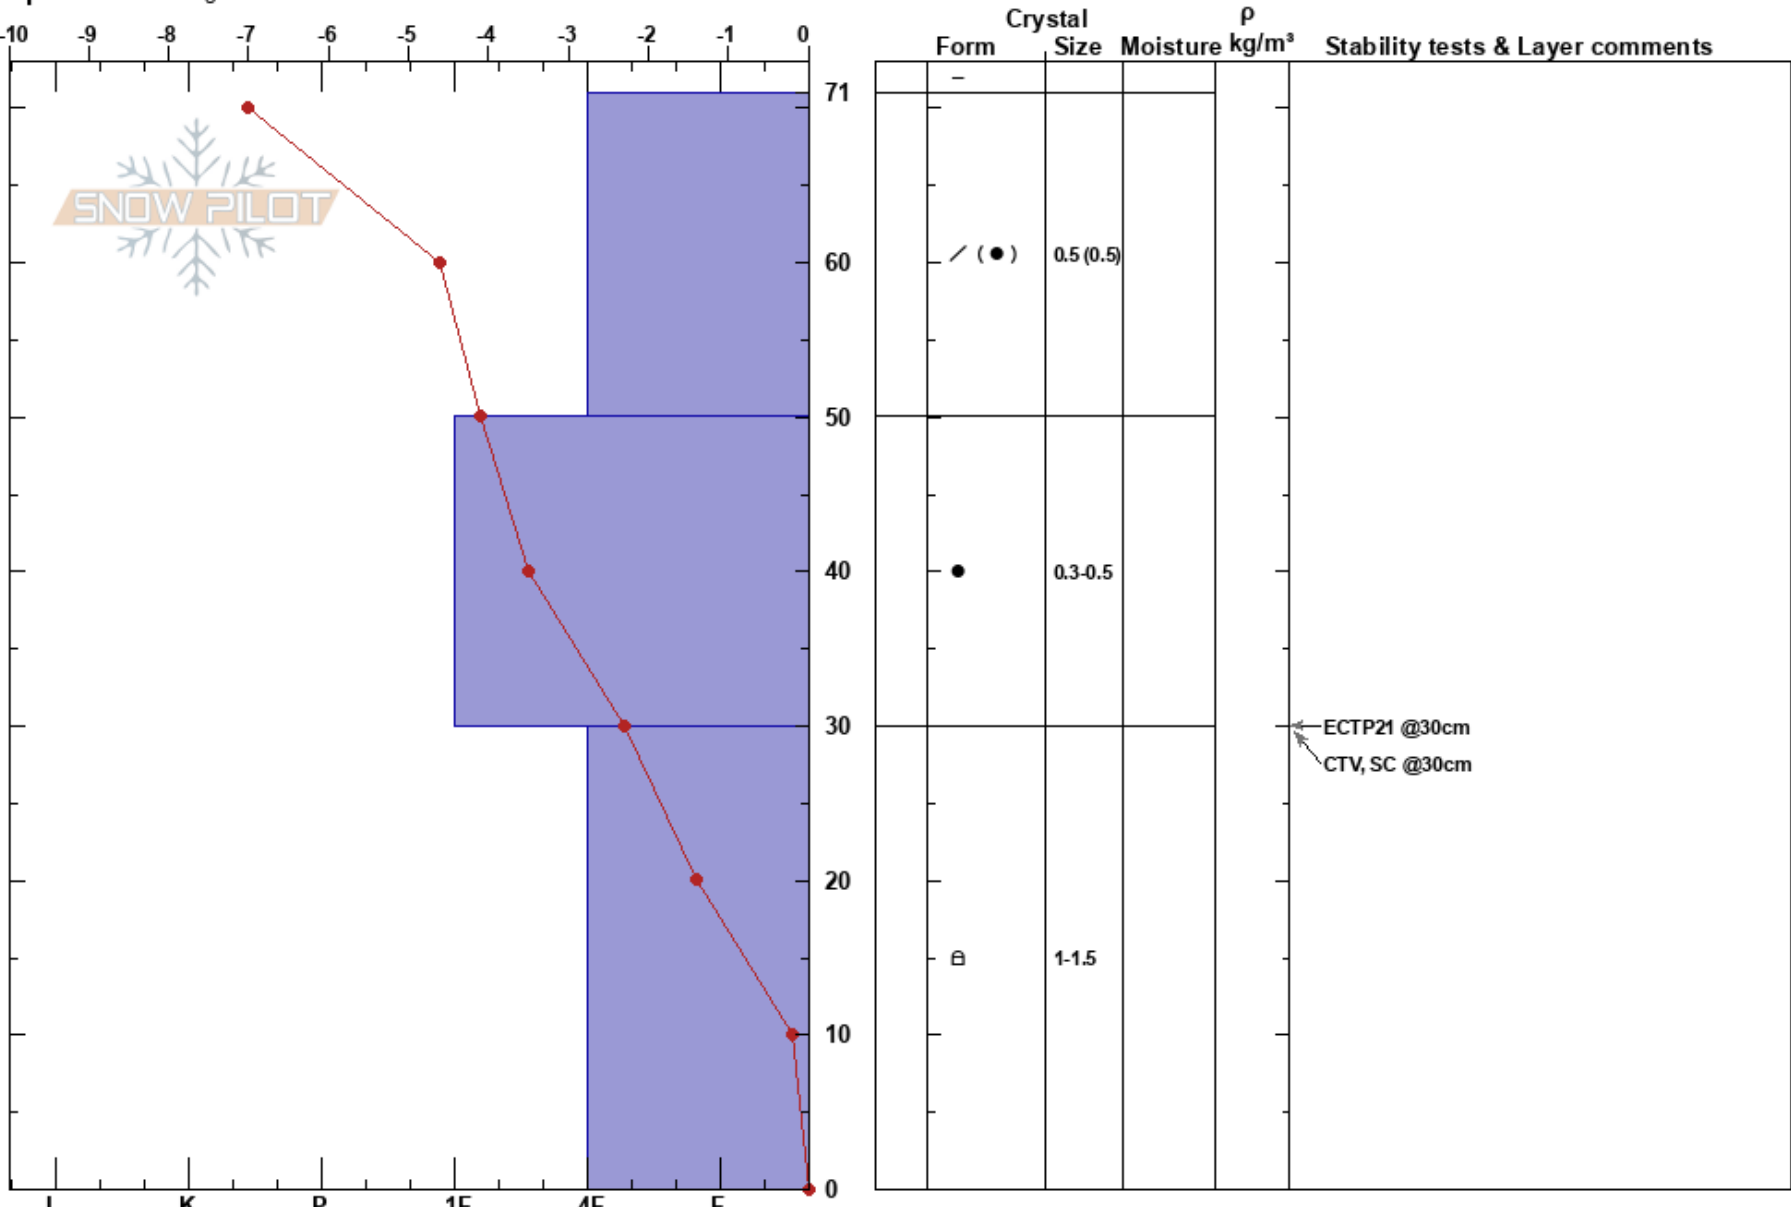

Milk Run Triangle
 Central Wasatch
 UT
 Elevation: 9713 ft
 Aspect: E

Kyle Donnelly
 12/06/2023 - 2:00pm
 Co-ord: 40.60846N, -111.60472W
 Slope Angle: 32°
 Wind Loading: no

Stability:
 Air Temperature: 3.5°C
 Sky Cover: FEW
 Precipitation: NO
 Wind: SE Light Breeze

HS: 71
 PF: 70
 PS: 35
 30-0cm: Problematic layer

Specifics: Pit dug in a Ski Area

Notes: Pit dug by Kelly Gray and Yannick Montgomery. 0-30 layer facets are rounding; bonding observed with fewer individual crystals. Rain crust not present in this pit; rain crust was present on diamond lane (same elevation).