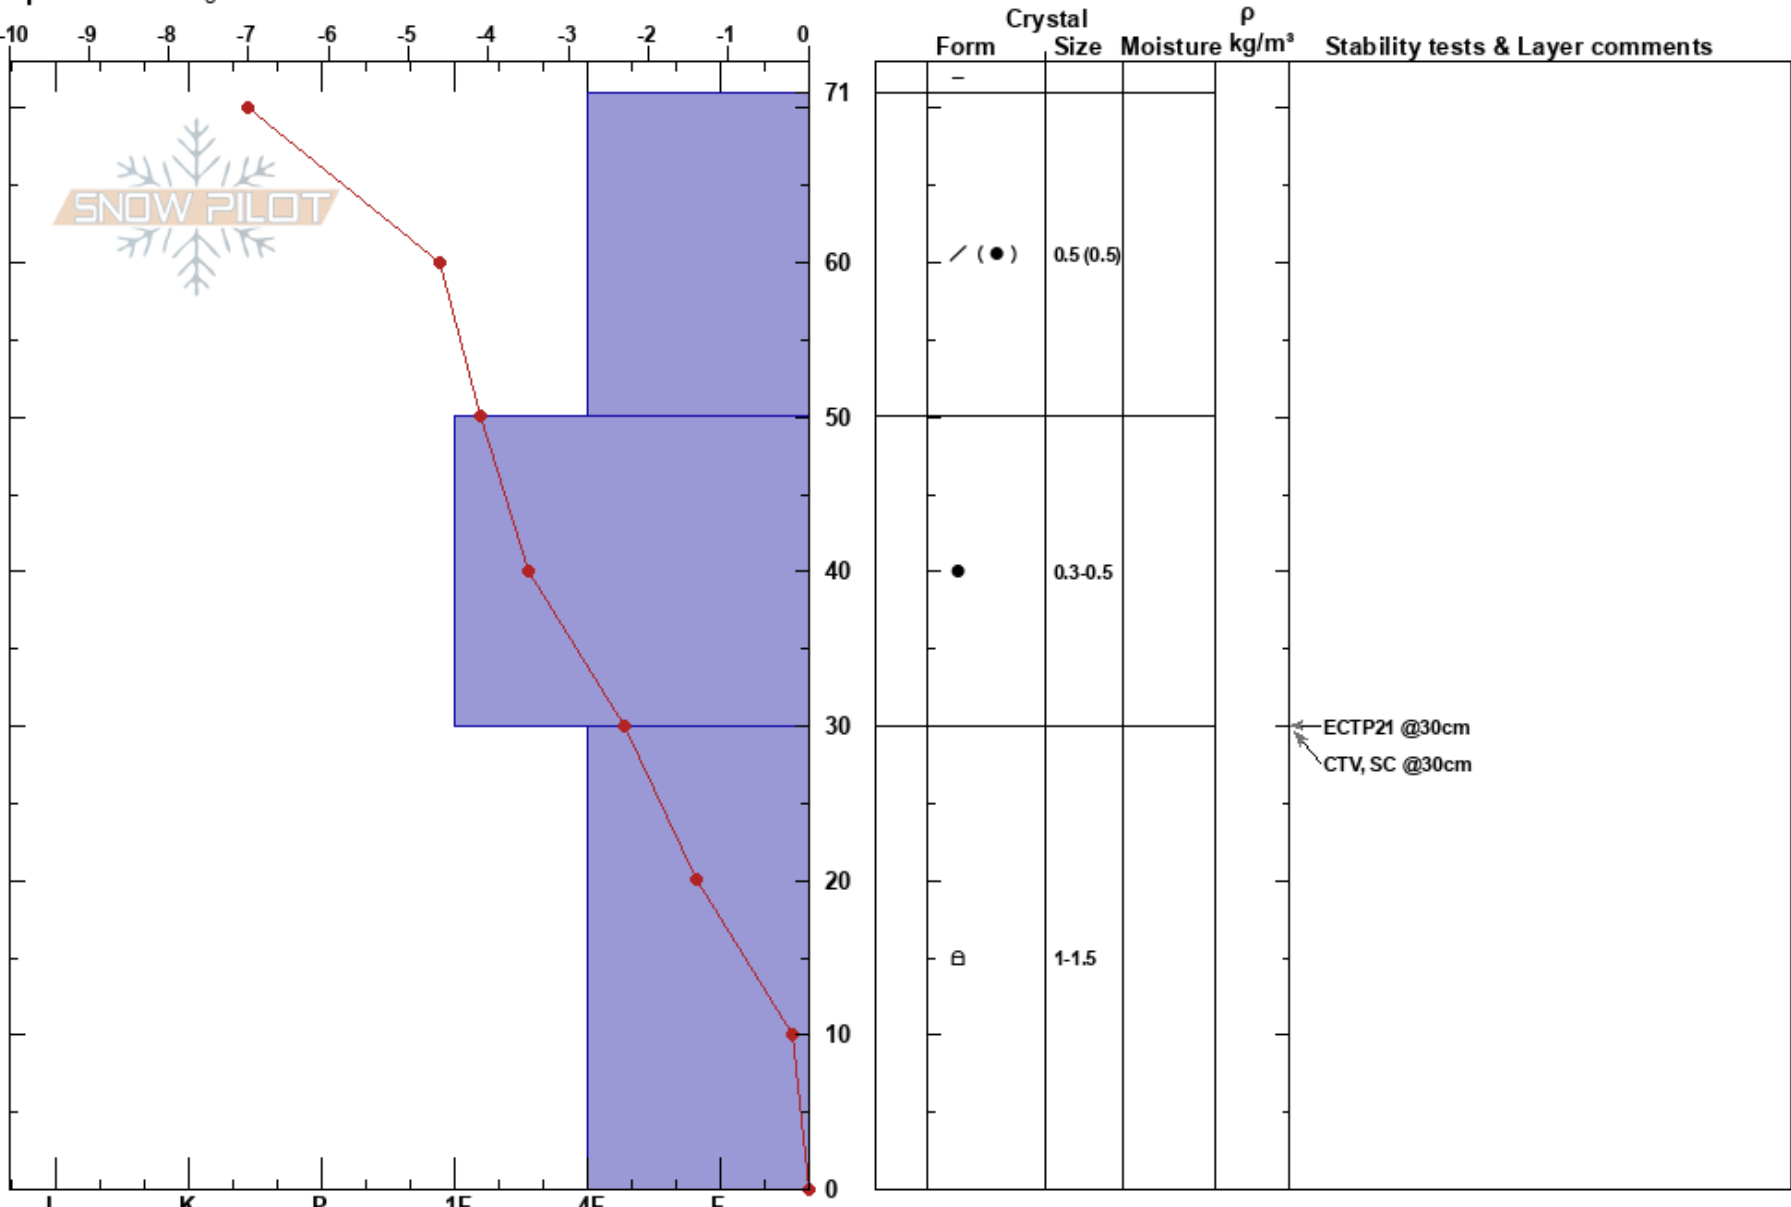

Milk Run Triangle  
 Central Wasatch  
 UT  
 Elevation: 9713 ft  
 Aspect: E  
 Specifics: Pit dug in a Ski Area

Kyle Donnelly  
 12/06/2023 - 2:00pm  
 Co-ord: 40.60846N, -111.60472W  
 Slope Angle: 32°  
 Wind Loading: no

Stability: **HS:71**  
 Air Temperature: 3.5°C **PF: 70** 30-0cm: Problematic layer  
 Sky Cover: FEW **PS: 35**  
 Precipitation: NO  
 Wind: SE Light Breeze

**Notes:** Pit dug by Kelly Gray and Yannick Montgomery. 0-30 layer facets are rounding; bonding observed with fewer individual crystals. Rain crust not present in this pit; rain crust was present on diamond lane (same elevation).