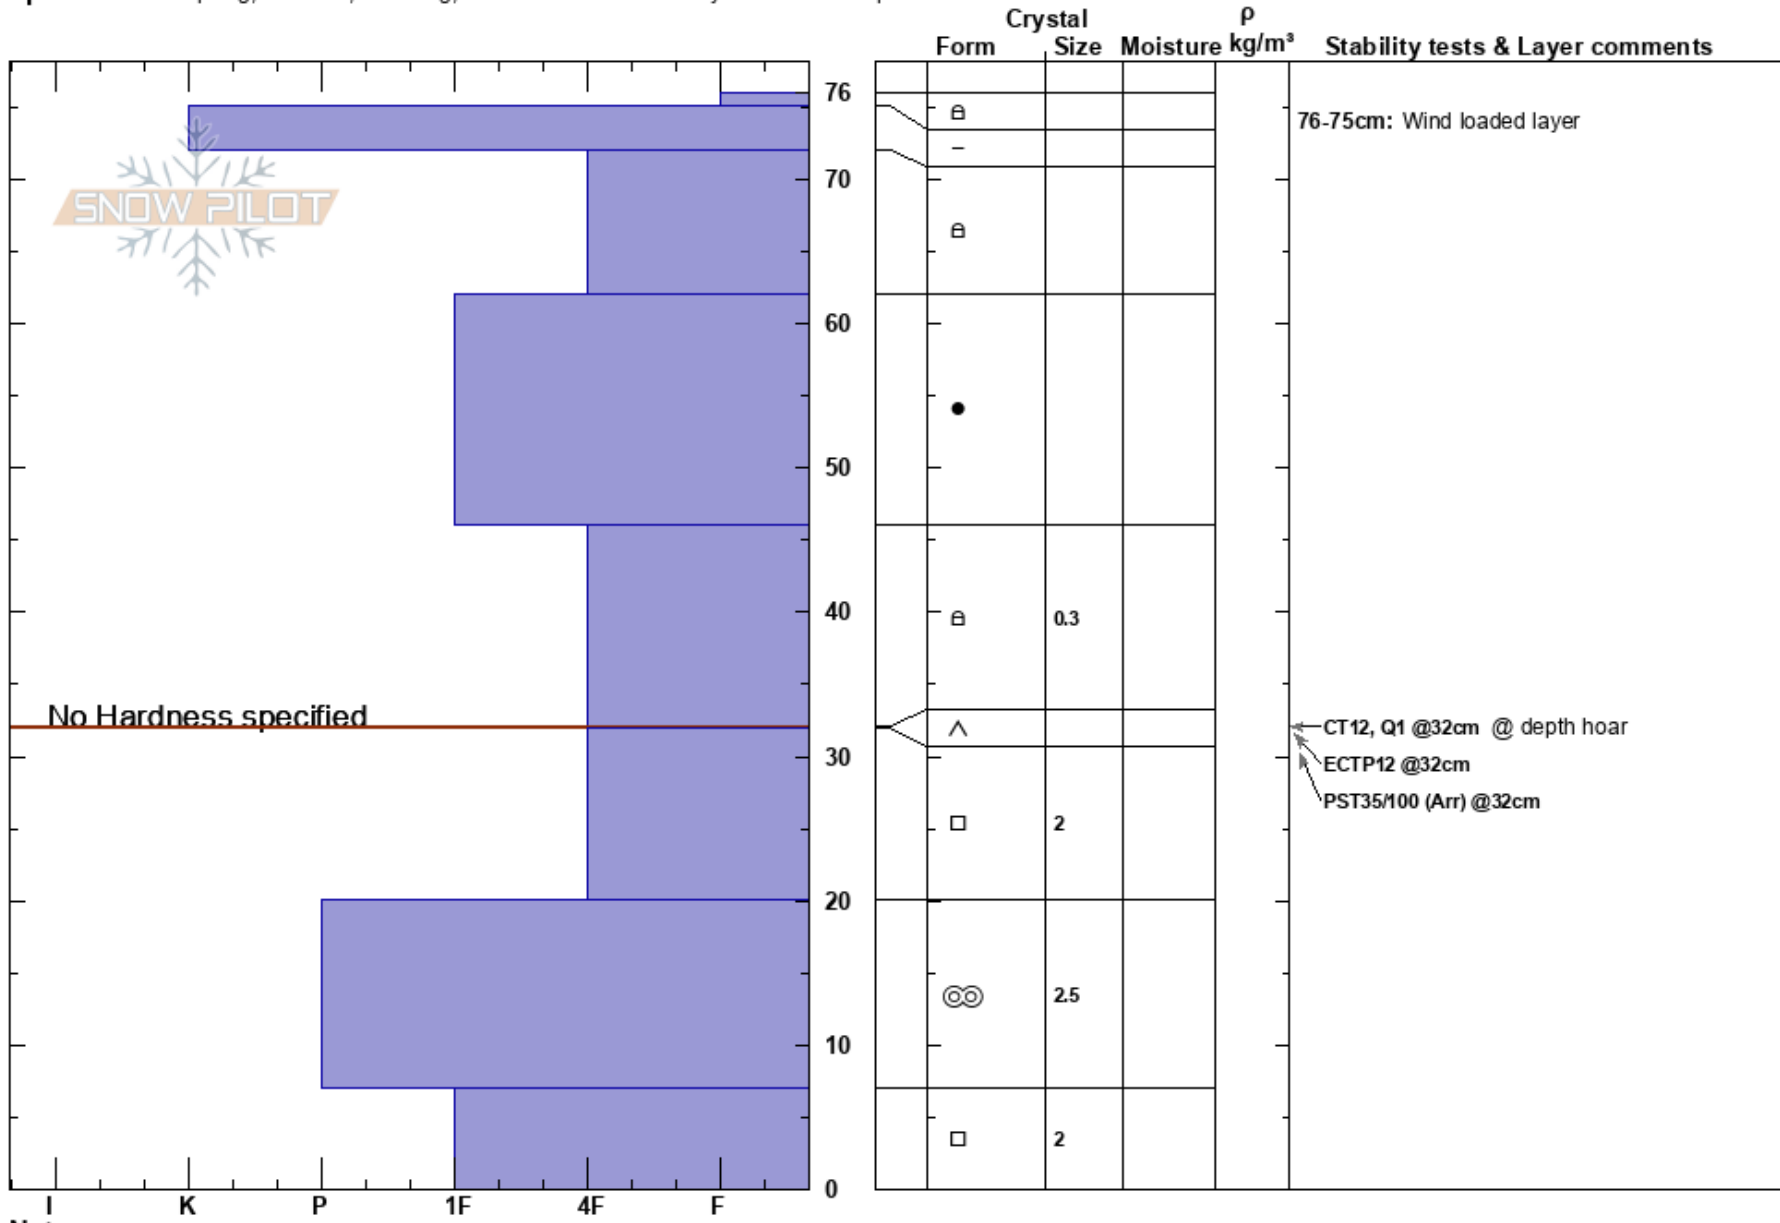

Thanksgiving Bowl
Teton Range
WY
Elevation: 2670 m
Aspect: E

jackson wells
12/06/2023 - 10:45am
Co-ord: 43.48703N, -110.95466E
Slope Angle: 23°
Wind Loading: yes

Stability:
Air Temperature: 6°C
Sky Cover: FEW
Precipitation: NO
Wind: Calm

HS: 76
Layer Notes:
76-75cm: Wind loaded layer
32-31.95cm: 5mm thick
32-31.95cm: Problematic layer

Specifics: Collapsing, localized; Cracking; Recent avalanche activity on different slopes

Notes: