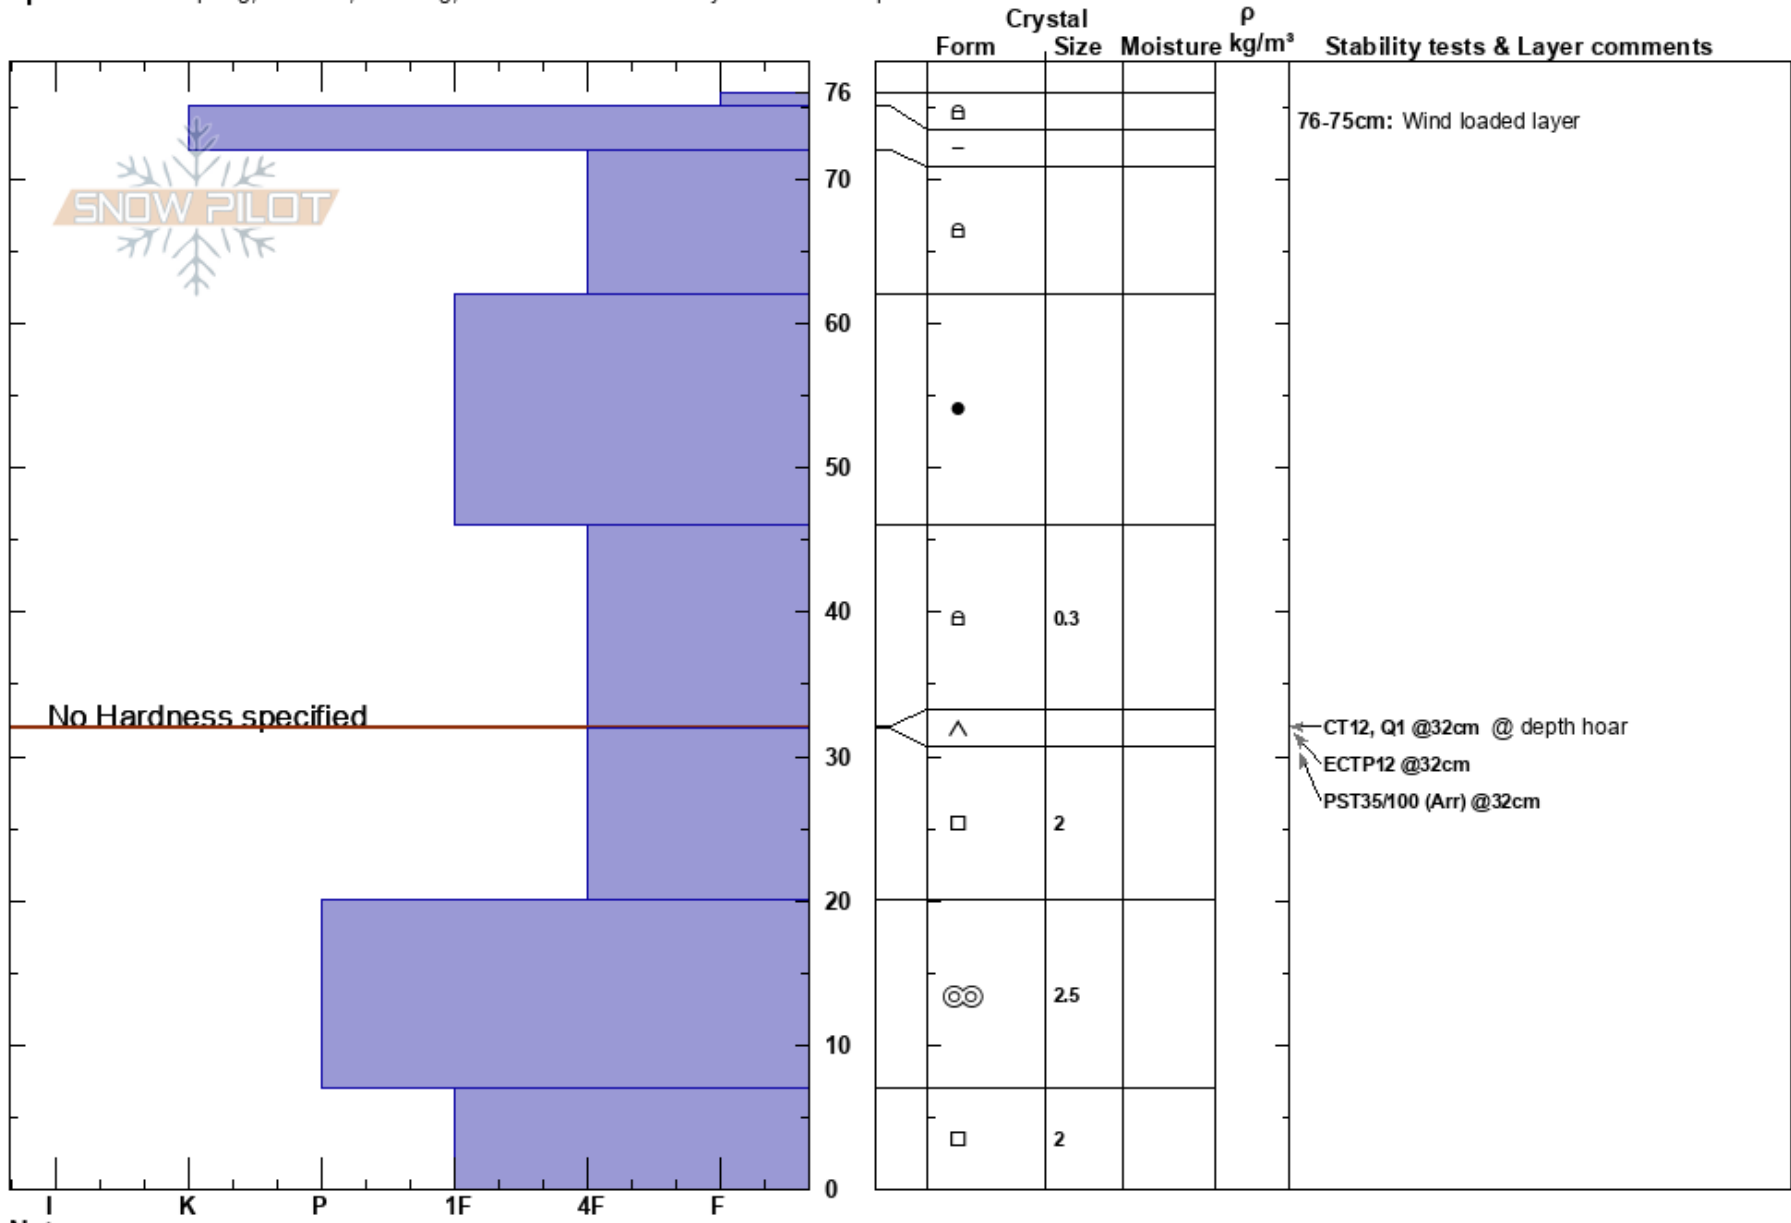

Thanksgiving Bowl
 Teton Range
 WY
 Elevation: 2670 m
 Aspect: E

jackson wells
 12/06/2023 - 10:45am
 Co-ord: 43.48703N, -110.95466E
 Slope Angle: 23°
 Wind Loading: yes

Stability:
 Air Temperature: 6°C
 Sky Cover: FEW
 Precipitation: NO
 Wind: Calm

HS: 76
 Layer Notes:
 76-75cm: Wind loaded layer
 32-31.95cm: 5mm thick
 32-31.95cm: Problematic layer

Specifics: Collapsing, localized; Cracking; Recent avalanche activity on different slopes

Notes: