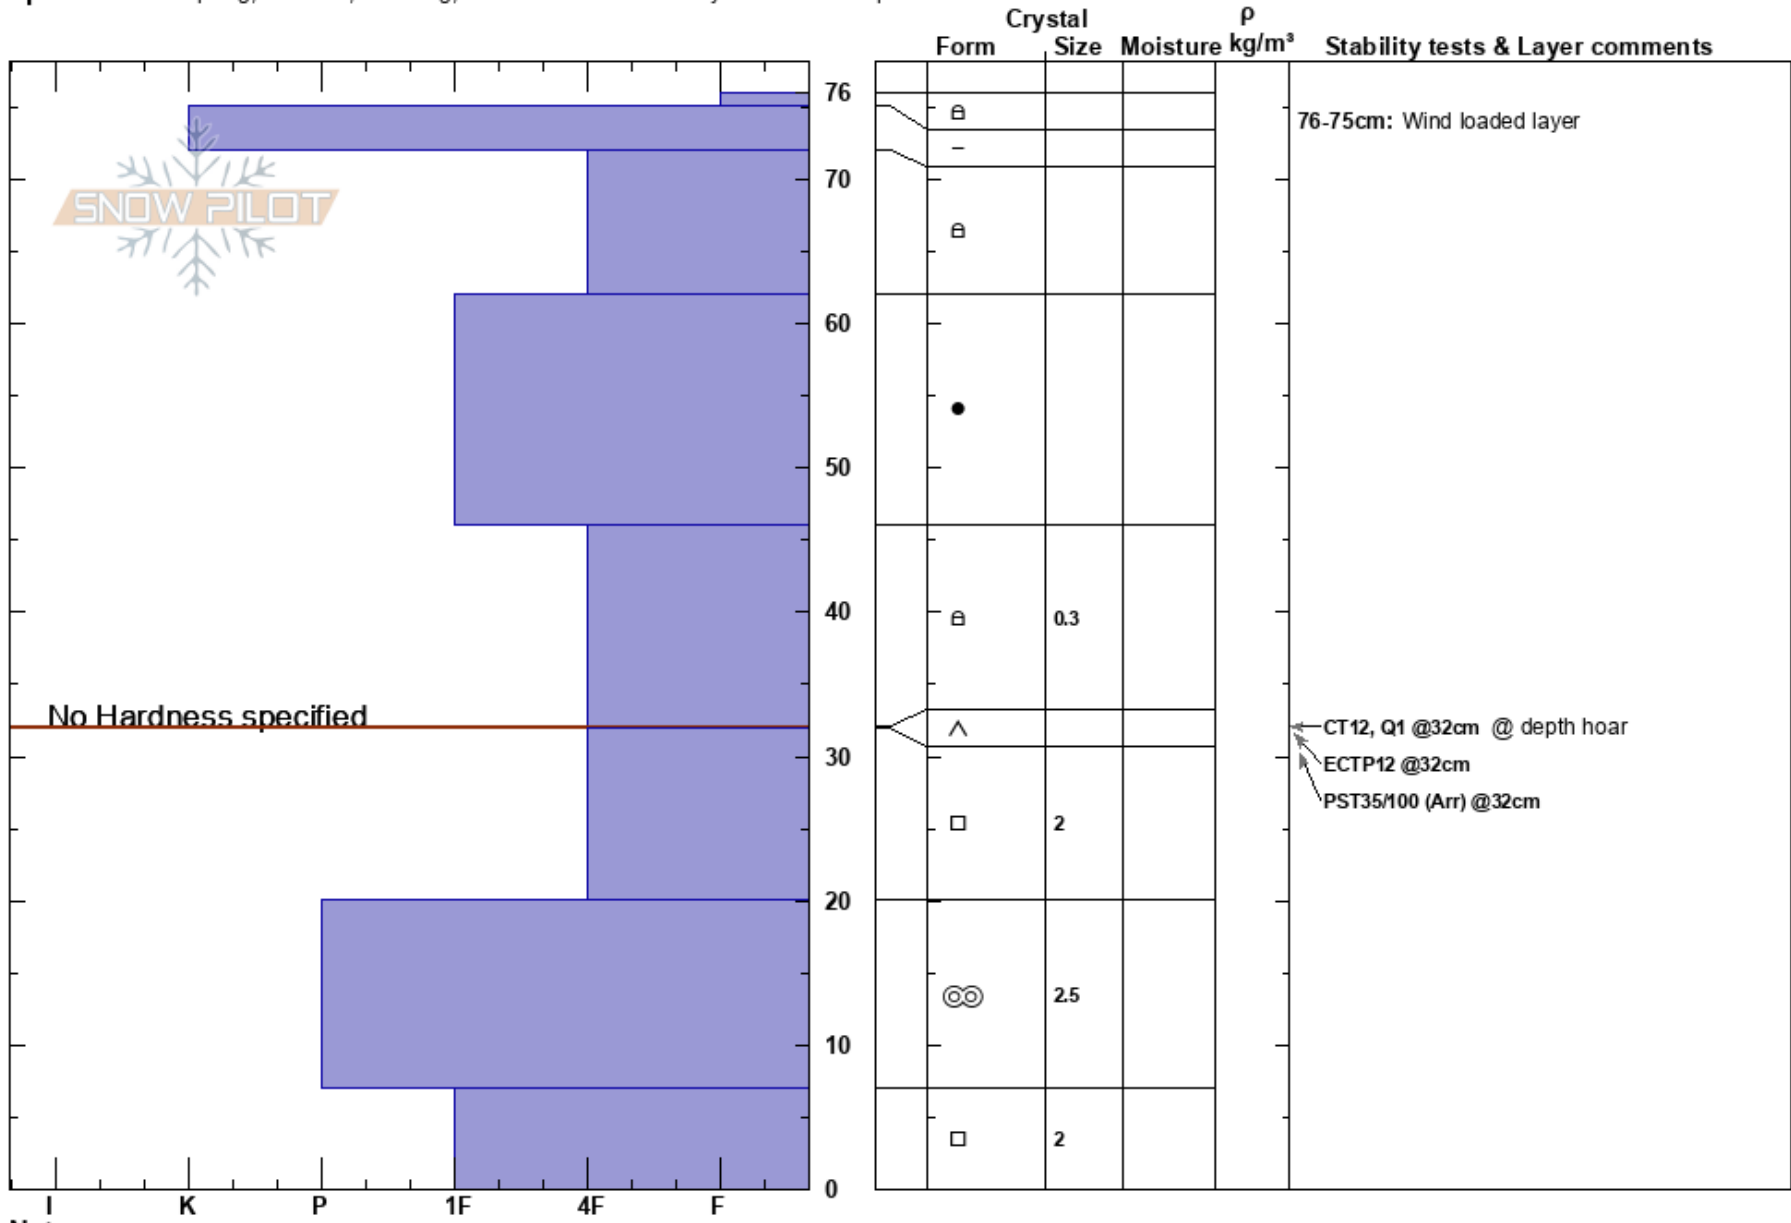

Thanksgiving Bowl
Teton Range
WY
Elevation: 2670 m
Aspect: E

jackson wells
12/06/2023 - 10:45am
Co-ord: 43.48703N, -110.95466E
Slope Angle: 23°
Wind Loading: yes

Stability:
Air Temperature: 6°C
Sky Cover: FEW
Precipitation: NO
Wind: Calm

HS: 76
Layer Notes:
76-75cm: Wind loaded layer
32-31.95cm: 5mm thick
32-31.95cm: Problematic layer

Specifics: Collapsing, localized; Cracking; Recent avalanche activity on different slopes

Notes: