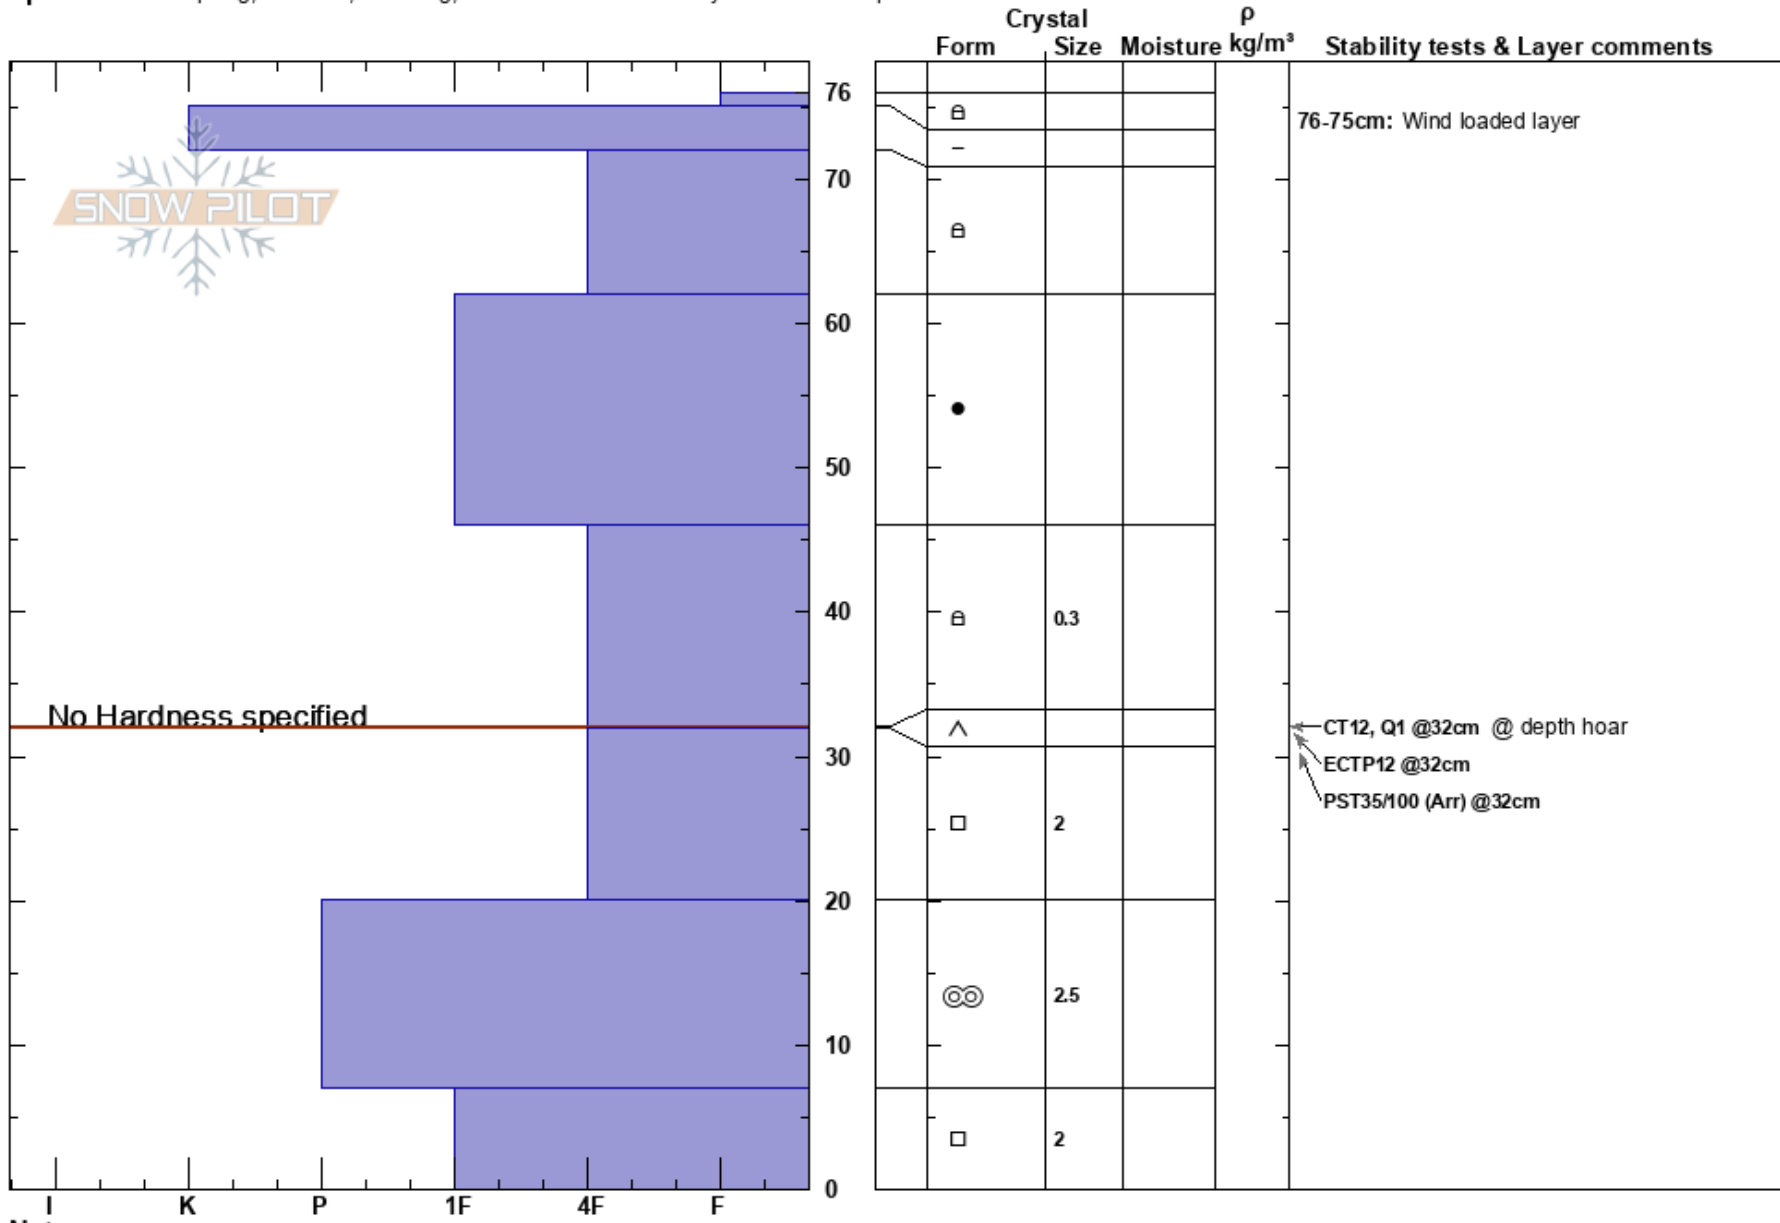

Thanksgiving Bowl  
Teton Range  
WY  
Elevation: 2670 m  
Aspect: E

jackson wells  
12/06/2023 - 10:45am  
Co-ord: 43.48703N, -110.95466E  
Slope Angle: 23°  
Wind Loading: yes

Stability:  
Air Temperature: 6°C  
Sky Cover: FEW  
Precipitation: NO  
Wind: Calm

HS: 76  
Layer Notes:  
76-75cm: Wind loaded layer  
32-31.95cm: 5mm thick  
32-31.95cm: Problematic layer

Specifics: Collapsing, localized; Cracking; Recent avalanche activity on different slopes

Notes: