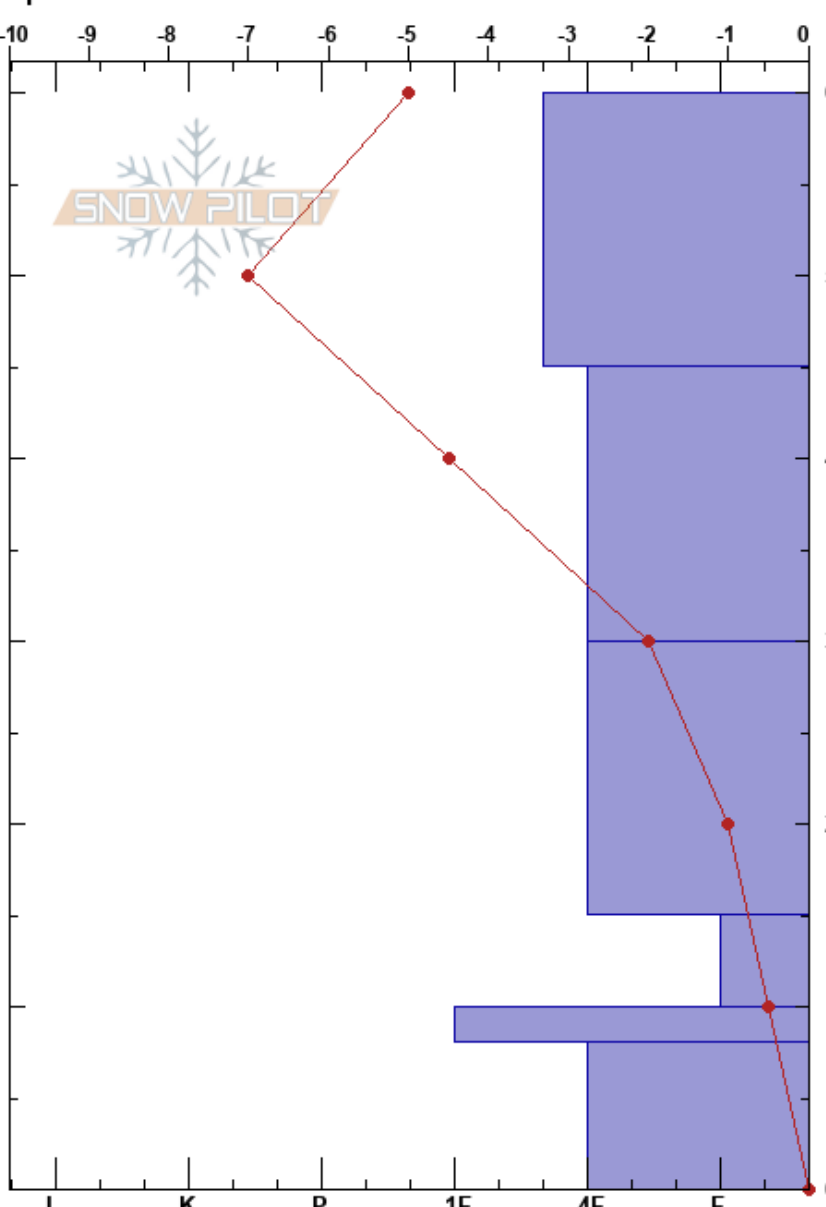

2023126 Midnight Gate Carson Spung

Aspen Mountain Boundary 12/06/2023 - 11:55am

CO Co-ord: 39.14482N, -106.81857W

Elevation: 11249 ft Slope Angle: 27°

Aspect: 252° Wind Loading: no

Specifics:

Stability: Good

Air Temperature: 3°C HS:60

Sky Cover: CLR PF: 25 10-8cm: Problematic layer

Precipitation: NO PS: 60

Wind: SW Light Breeze

Layer Notes:

Form	Crystal Size	Moisture	ρ kg/m ³	Stability tests & Layer comments
/	1			
☐	0.5	D		
☐	0.5	D		
☐	1	D		
△	2	D		
⊙⊙		D		ECTP13 @10cm PST25/100 (End) @10cm
△	2-3	D		CT12, PC @10cm CT15, PC @10cm