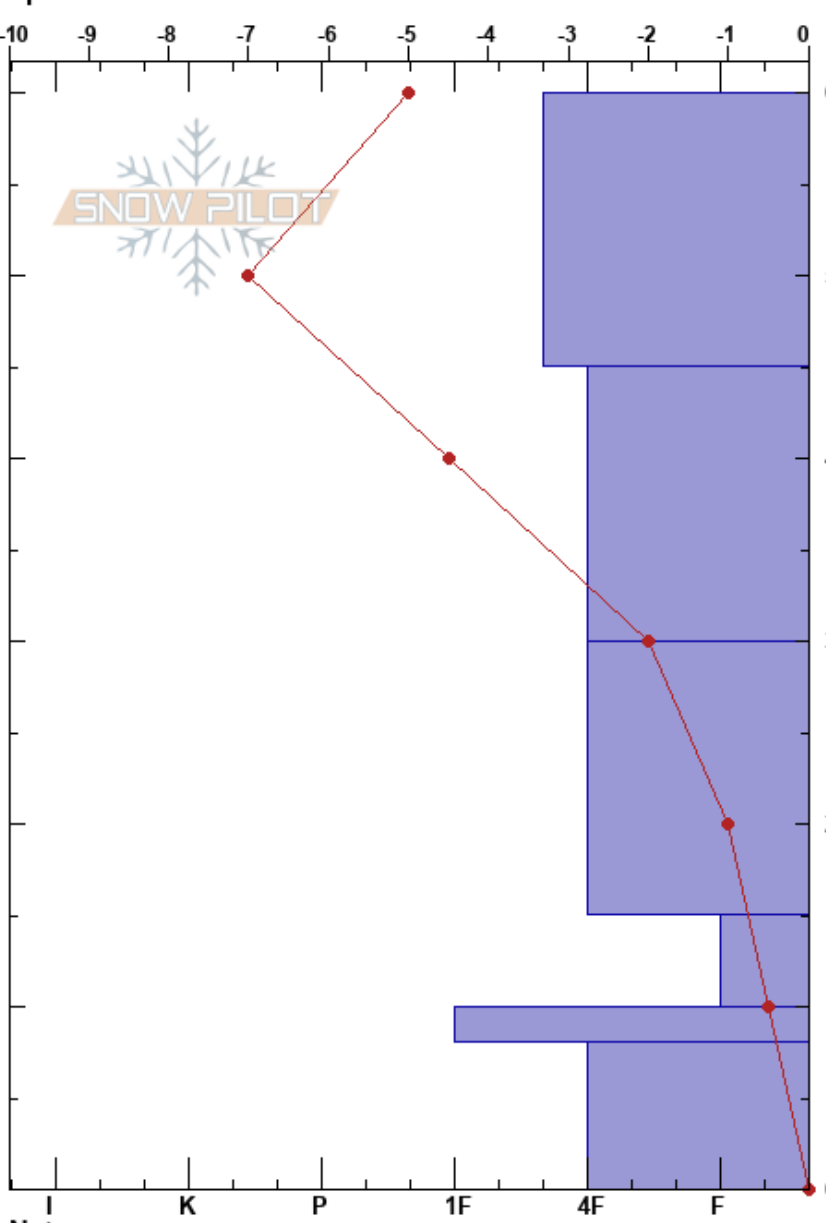

2023126 Midnight Gate Carson Spung
 Aspen Mountain Boundary 12/06/2023 - 11:55am
 CO
Elevation: 11249 ft
Aspect: 252°
Specifics:

Stability: Good **HS:** 60
Air Temperature: 3°C **PF:** 25 10-8cm: Problematic layer
Sky Cover: CLR **PS:** 60
Precipitation: NO
Wind: SW Light Breeze

| Form | Crystal | | Moisture | ρ kg/m ³ | Stability tests & Layer comments |
|------|---------|---|----------|-----------------------------|---|
| | Size | | | | |
| / | 1 | | | | |
| ☐ | 0.5 | D | | | |
| ☐ | 0.5 | D | | | |
| ☐ | 1 | D | | | |
| ^ | 2 | D | | | |
| ⊗ | | D | | | ECTP13 @10cm |
| ^ | 2-3 | D | | | PST25/100 (End) @10cm CT12, PC @10cm CT15, PC @10cm |