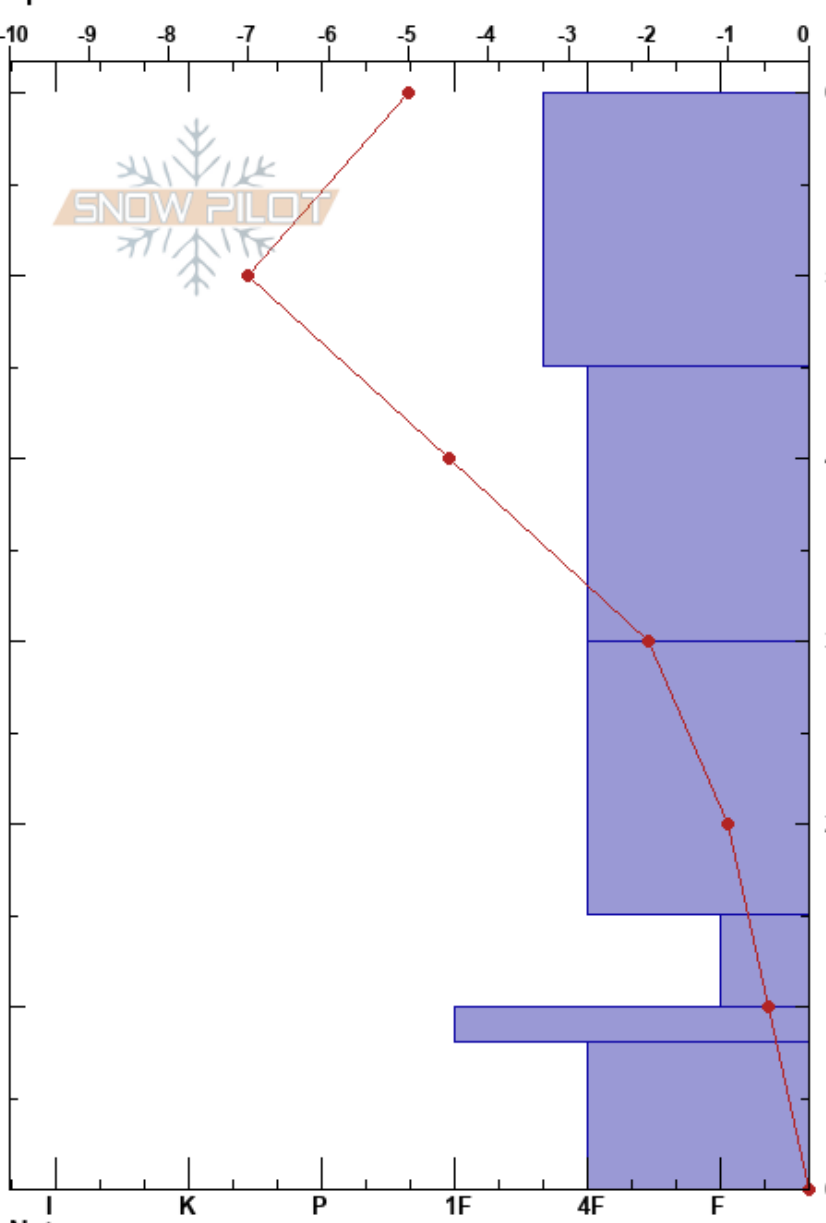

2023126 Midnight Gate Carson Spung
 Aspen Mountain Boundary 12/06/2023 - 11:55am
 CO
Elevation: 11249 ft
Aspect: 252°
Specifics:

Stability: Good **HS:** 60
Air Temperature: 3°C **PF:** 25 10-8cm: Problematic layer
Sky Cover: CLR **PS:** 60
Precipitation: NO
Wind: SW Light Breeze

Form	Crystal		ρ kg/m ³	Stability tests & Layer comments
	Size	Moisture		
/	1			
☐	0.5	D		
☐	0.5	D		
☐	1	D		
△	2	D		
⊗		D		ECTP13 @10cm PST25/100 (End) @10cm
△	2-3	D		CT12, PC @10cm CT15, PC @10cm

Notes: