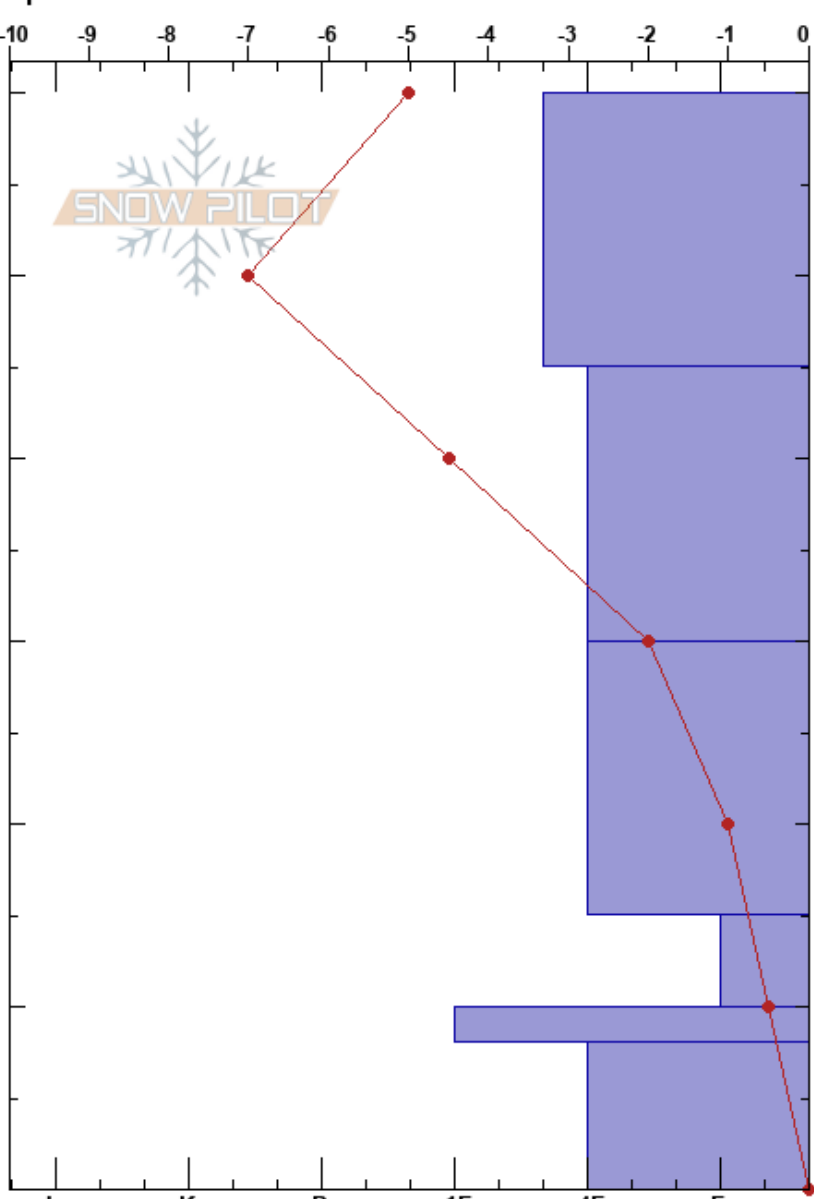

2023126 Midnight Gate Carson Spung

Aspen Mountain Boundary 12/06/2023 - 11:55am

CO Co-ord: 39.14482N, -106.81857W

Elevation: 11249 ft Slope Angle: 27°

Aspect: 252° Wind Loading: no

Specifics:

Stability: Good

Air Temperature: 3°C HS:60

Sky Cover: CLR PF: 25 PS: 60

Precipitation: NO

Wind: SW Light Breeze

Layer Notes:

10-8cm: Problematic layer

Form	Crystal		Moisture	ρ kg/m ³	Stability tests & Layer comments
	Size				
/	1				
☐	0.5	D			
☐	0.5	D			
☐	1	D			
^	2	D			
⊙⊙		D			ECTP13 @10cm PST25/100 (End) @10cm
^	2-3	D			CT12, PC @10cm CT15, PC @10cm