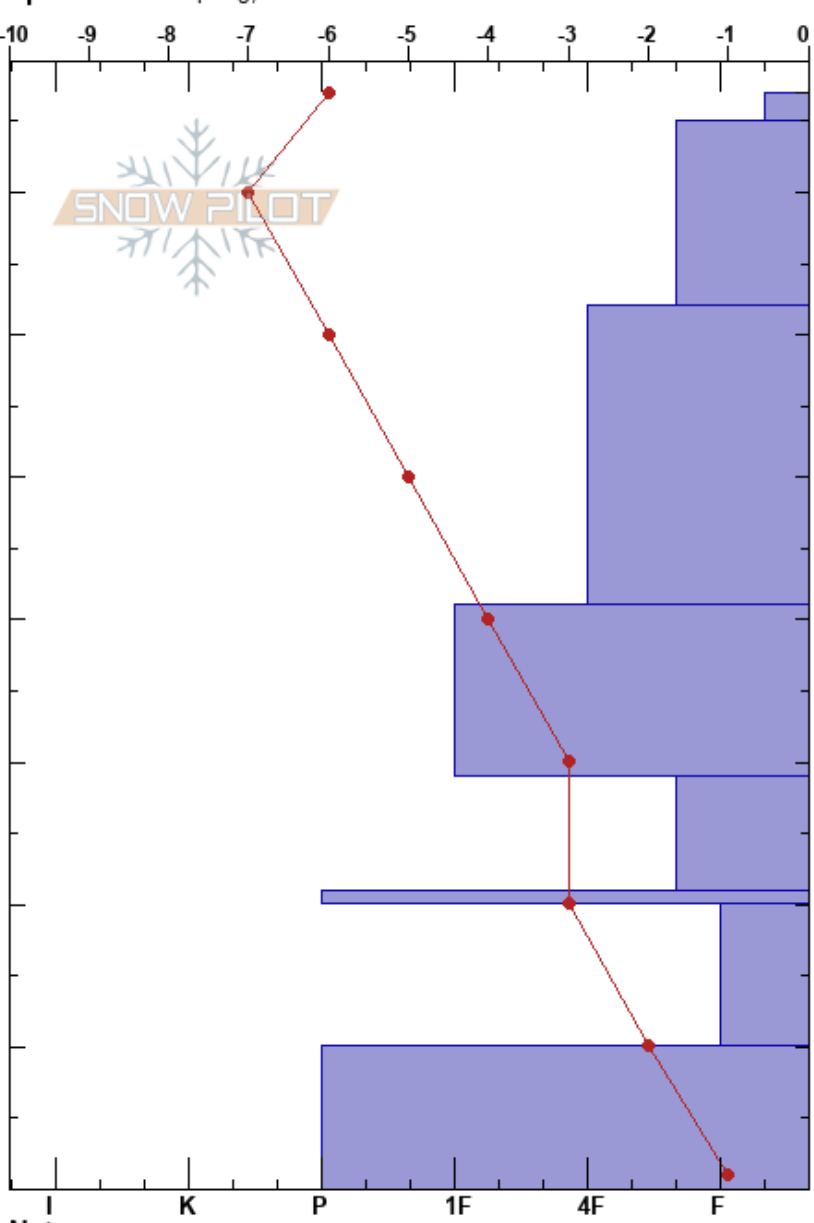

Behind Sundown
 Bear River Range
 UT
 Elevation: 8550 ft
 Aspect: W

Alex Gowdy
 12/06/2023 - 11:00am
 Co-ord: 41.37434N, -111.79298W
 Slope Angle: 22°
 Wind Loading: no

Stability:
 Air Temperature: 3°C
 Sky Cover: FEW
 Precipitation: NO
 Wind: Calm

HS:77
 PF: 70
 29-21cm: Problematic layer

Specifics: Collapsing, localized

Elevation (cm)	Crystal		Moisture	ρ kg/m ³	Stability tests & Layer comments
	Form	Size			
77	∨	3			
70	/				
60	/ (•)	0.3			
50	/ (•)	0.3			
40	/ (•)	0.3			
30	⊖	3			
20	⊖⊖				←ECTP18 @26cm SP ←ECTP17 @24cm SP
10	⊖	3			
0	⊖	4			