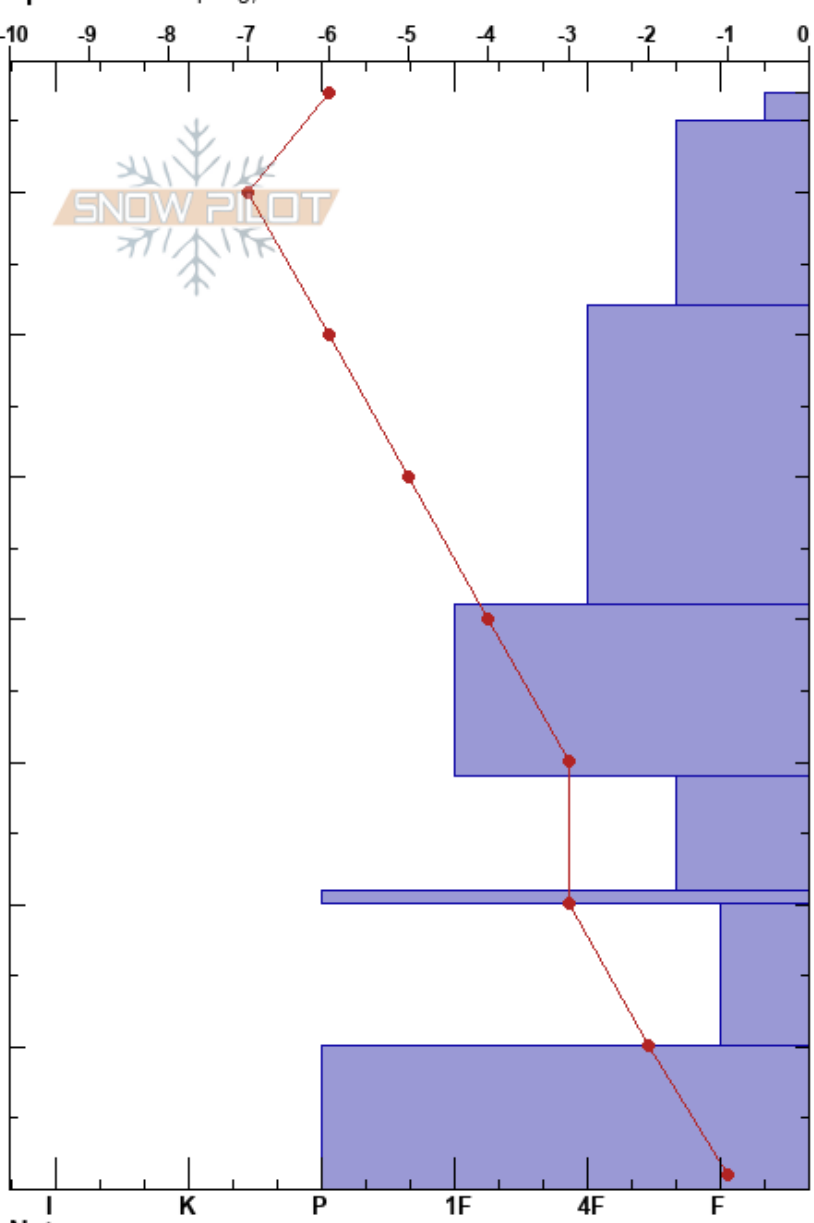

Behind Sundown
 Bear River Range
 UT
 Elevation: 8550 ft
 Aspect: W

Alex Gowdy
 12/06/2023 - 11:00am
 Co-ord: 41.37434N, -111.79298W
 Slope Angle: 22°
 Wind Loading: no

Stability:
 Air Temperature: 3°C
 Sky Cover: FEW
 Precipitation: NO
 Wind: Calm

HS:77
 PF: 70
 29-21cm: Problematic layer

Specifics: Collapsing, localized

Elevation (cm)	Crystal		Moisture	ρ kg/m ³	Stability tests & Layer comments
	Form	Size			
77	∨	3			
70	/				
60	/ (•)	0.3			
50					
40	/ (•)	0.3			
30					
26	⊖	3			←ECTP18 @26cm SP
24	⊙⊙				←ECTP17 @24cm SP
20	⊖	3			
10	⊖	4			
0					