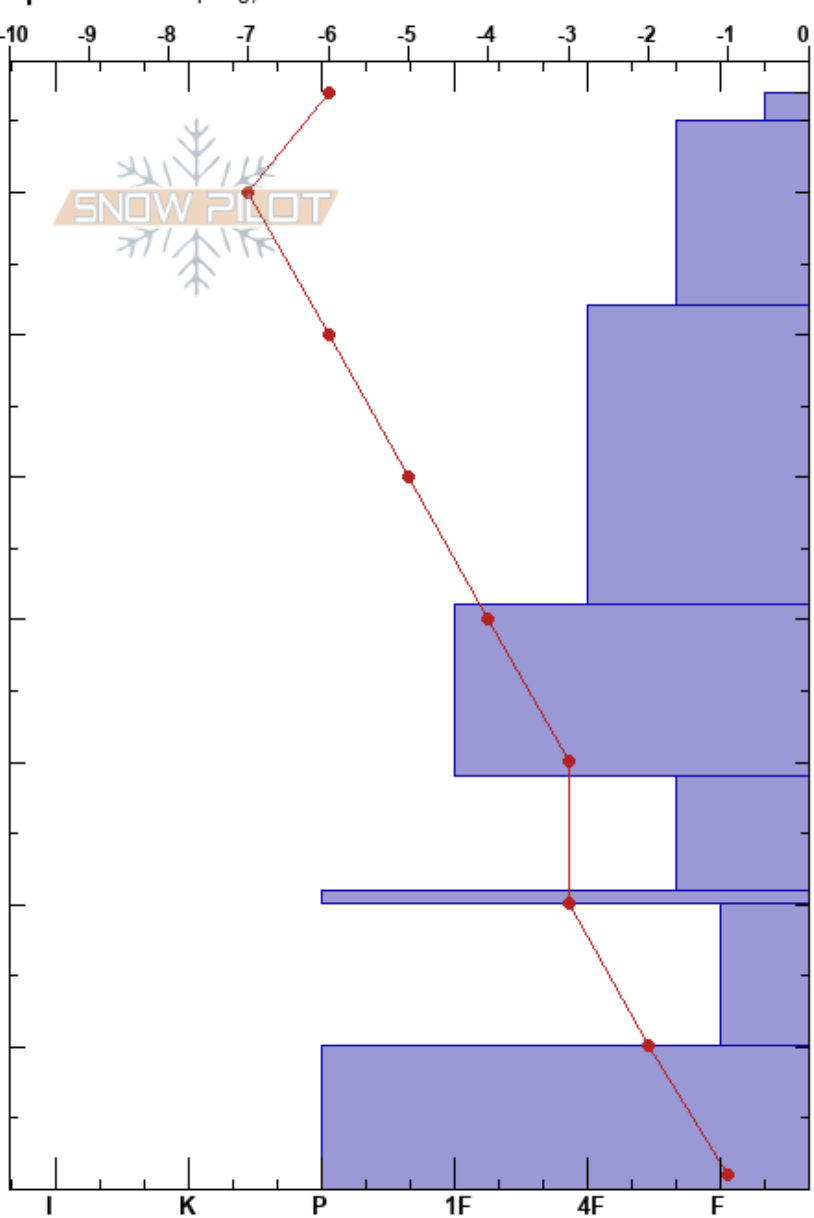

Behind Sundown
 Bear River Range
 UT
 Elevation: 8550 ft
 Aspect: W

Alex Gowdy
 12/06/2023 - 11:00am
 Co-ord: 41.37434N, -111.79298W
 Slope Angle: 22°
 Wind Loading: no

Stability:
 Air Temperature: 3°C
 Sky Cover: FEW
 Precipitation: NO
 Wind: Calm

HS:77
 PF: 70
 29-21cm: Problematic layer

Specifics: Collapsing, localized

Form	Crystal Size	Moisture	ρ kg/m ³	Stability tests & Layer comments
∨	3			
/				
/ (•)	0.3			
/ (•)	0.3			
⊖	3			←ECTP18 @26cm SP
⊙⊙				←ECTP17 @24cm SP
⊖	3			
⊖	4			