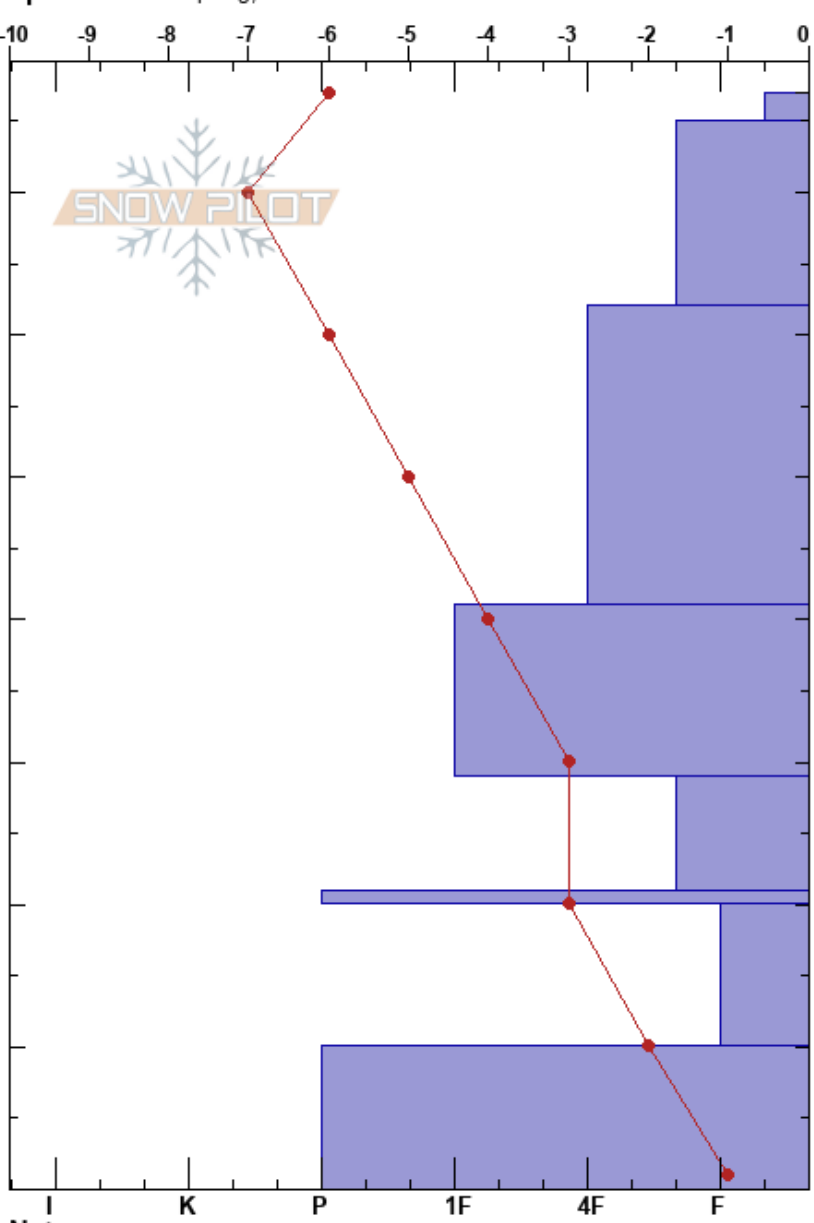

Behind Sundown
 Bear River Range
 UT
 Elevation: 8550 ft
 Aspect: W

Alex Gowdy
 12/06/2023 - 11:00am
 Co-ord: 41.37434N, -111.79298W
 Slope Angle: 22°
 Wind Loading: no

Stability:
 Air Temperature: 3°C
 Sky Cover: FEW
 Precipitation: NO
 Wind: Calm

HS:77
 PF: 70
 29-21cm: Problematic layer

Specifics: Collapsing, localized

Form	Crystal Size	Moisture	ρ kg/m ³	Stability tests & Layer comments
∨	3			
/				
/ (•)	0.3			
/ (•)	0.3			
⊖	3			←ECTP18 @26cm SP
⊙⊙				←ECTP17 @24cm SP
⊖	3			
⊖	4			