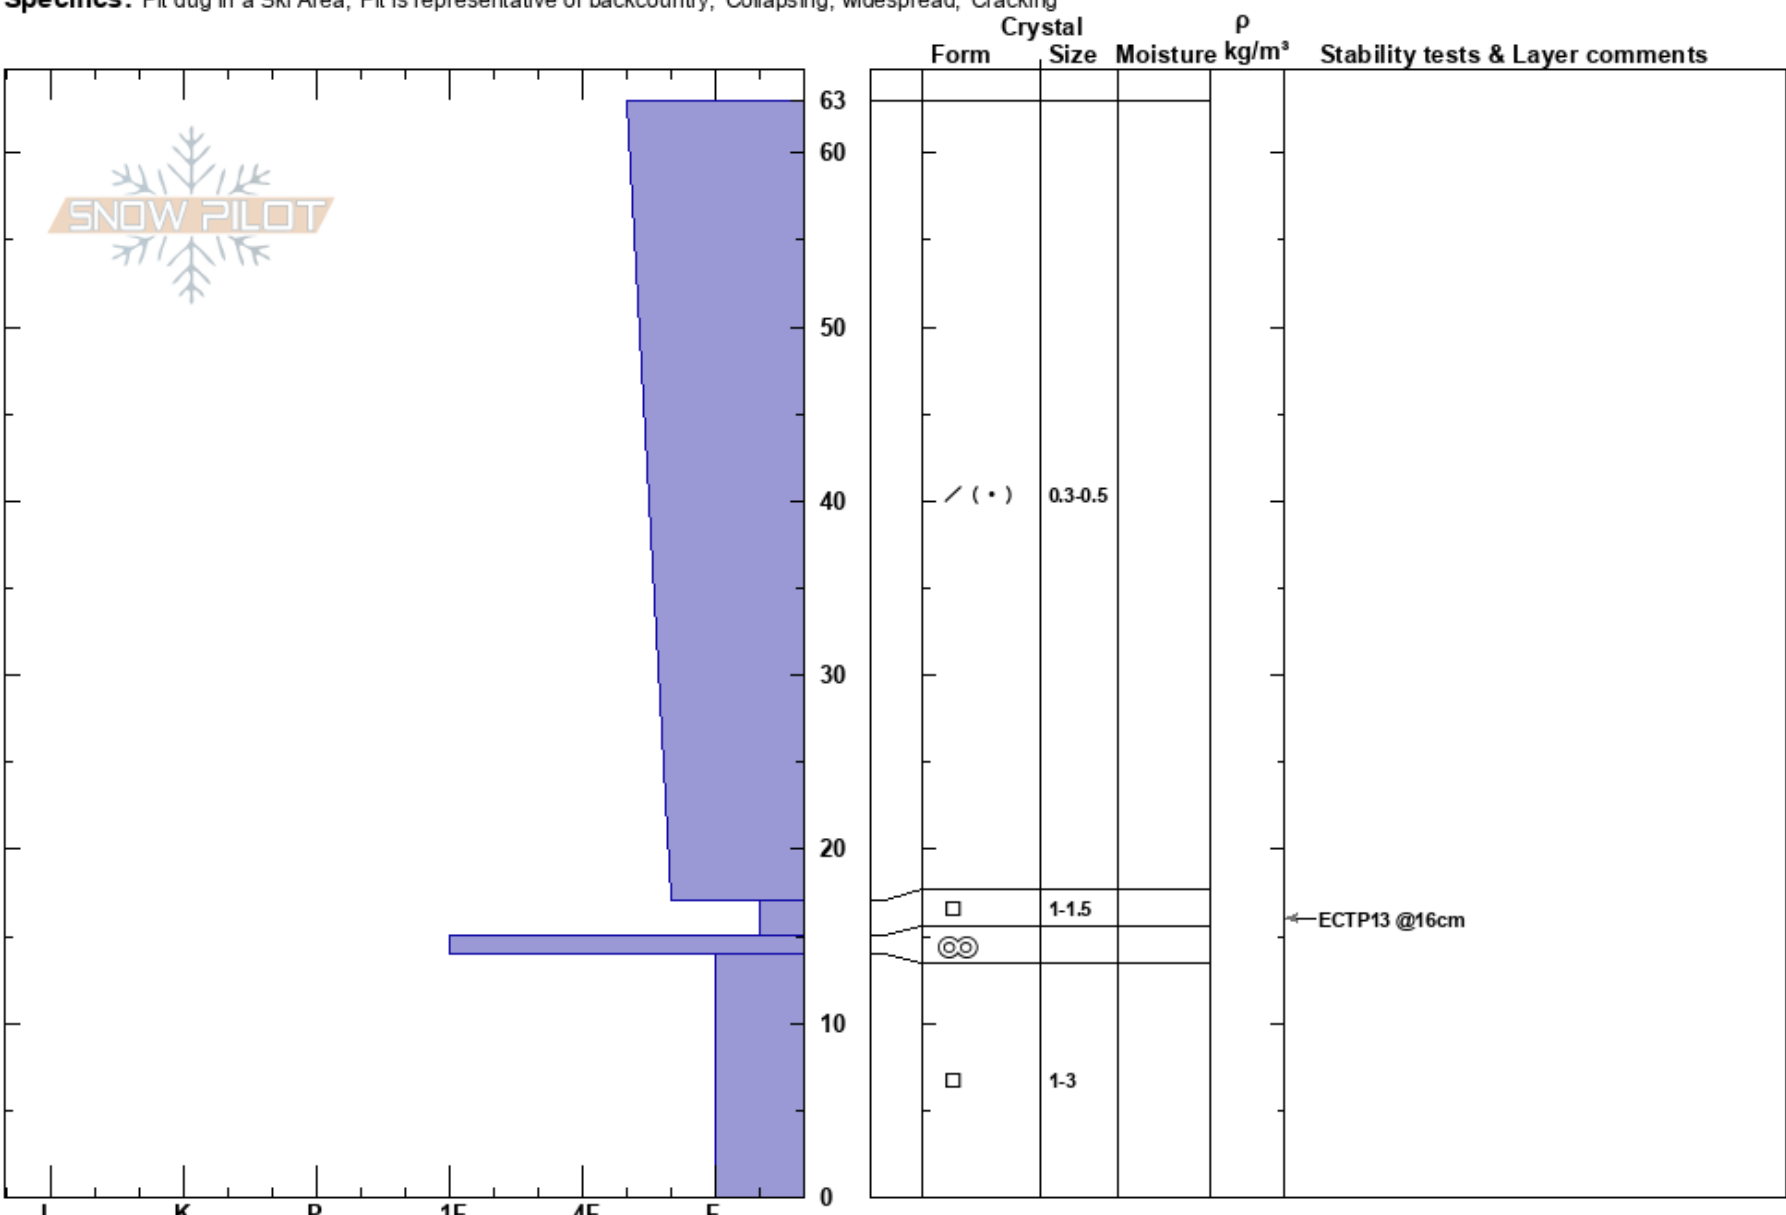

Bottom of Chambers 3
Northern Wasatch
UT
Elevation: 7667 ft
Aspect: N
Specifics: Pit dug in a Ski Area; Pit is representative of backcountry; Collapsing, widespread; Cracking

Seth Burns
12/04/2023 - 12:15pm
Co-ord: 12T 435359W 4581959N
Slope Angle: 24°
Wind Loading:

Stability: HS:63
Air Temperature: 17-15cm: Problematic layer
Sky Cover:
Precipitation:
Wind:

Notes: