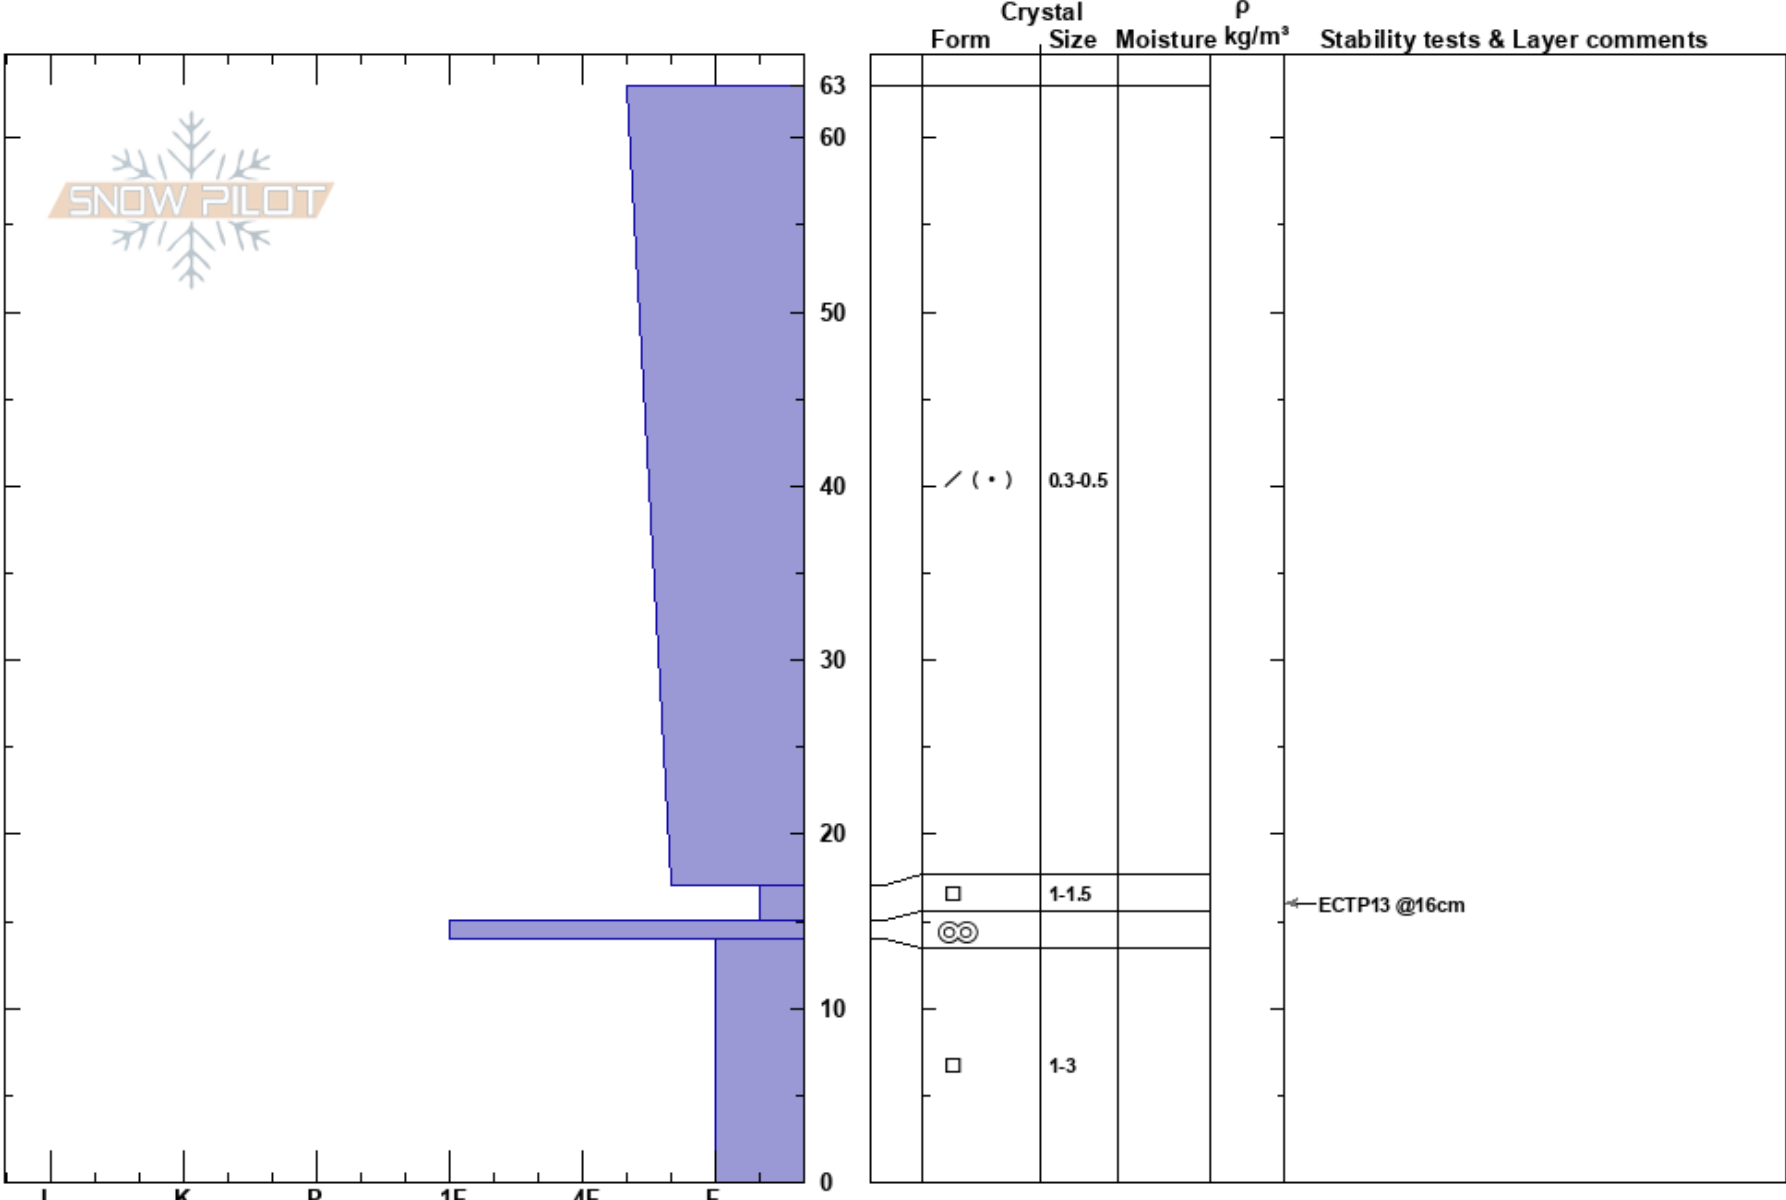

Bottom of Chambers 3
 Northern Wasatch
 UT
 Elevation: 7667 ft
 Aspect: N

Seth Burns
 12/04/2023 - 12:15pm
 Co-ord: 12T 435359W 4581959N
 Slope Angle: 24°
 Wind Loading:

Stability: HS:63
 Air Temperature: 17-15cm: Problematic layer
 Sky Cover:
 Precipitation:
 Wind:

Specifics: Pit dug in a Ski Area; Pit is representative of backcountry; Collapsing, widespread; Cracking

Notes: